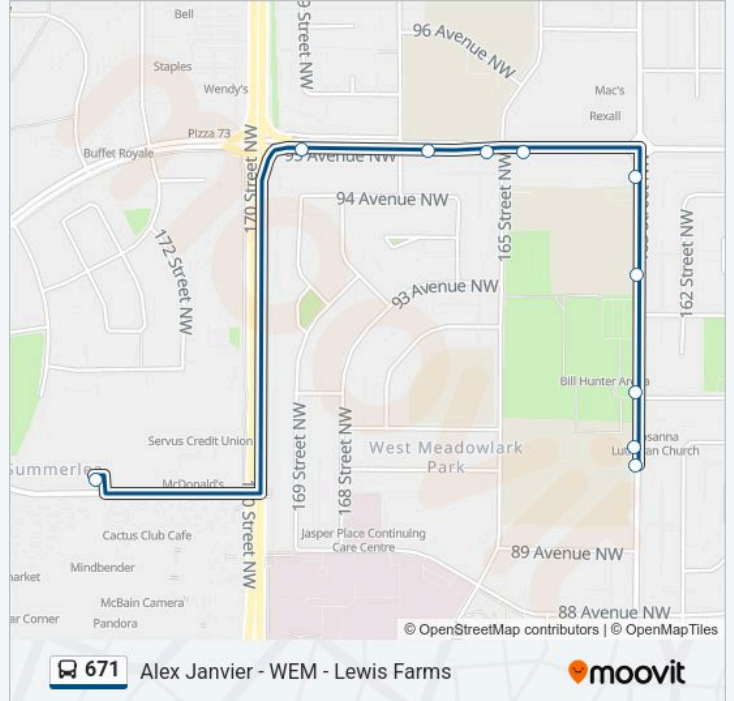

West Edmonton Mall Transit Centre Bay C

170 Street & 95 Avenue

167 Street & 95 Avenue

165 Street & 95 Avenue

165 Street & 95 Avenue

163 Street & 95 Avenue

163 Street & 93 Avenue

163 Street & 92 Avenue

163 Street & 92 Avenue

163 Street & 91 Avenue

671 bus Time Schedule

West Edmonton Mall Transit Centre Bay C→163 Street & 91 Avenue Route Timetable:

Monday	07:49-08:36
Tuesday	07:49-08:36
Wednesday	07:49-08:36
Thursday	07:49-08:36
Friday	07:49-08:36
Saturday	Not Operational
Sunday	Not Operational

671 bus Info

Direction: West Edmonton Mall Transit Centre Bay C→163 Street & 91 Avenue

Stops: 10

Trip Duration: 14 min

Line Summary:

Direction: 163 Street & 92 Avenue→West Edmonton Mall Transit Centre Bay C

9 stops

[VIEW LINE SCHEDULE](#)

163 Street & 92 Avenue

163 Street & 92 Avenue

163 Street & 91 Avenue

163 Street & 89 Avenue

163 Street & 88 Avenue

163 Street & 87 Avenue