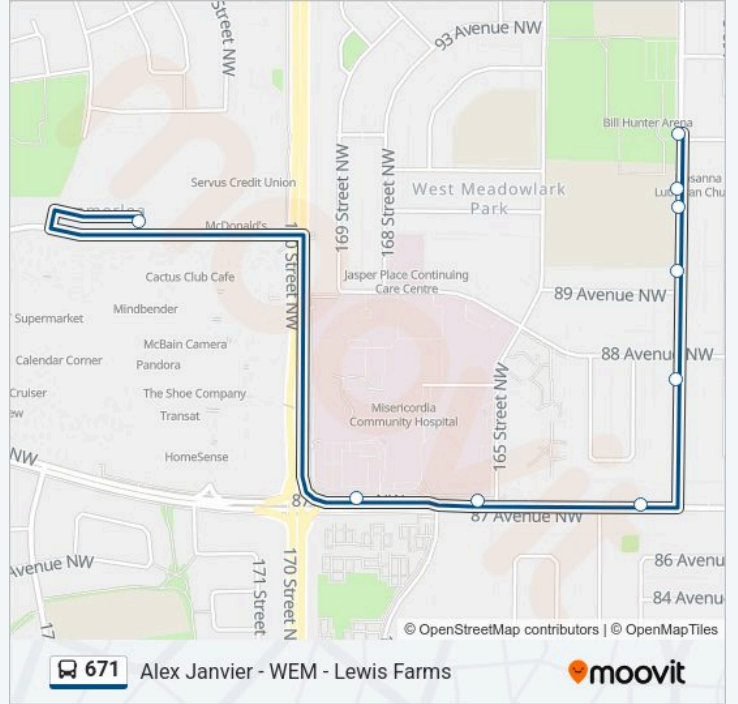

671 bus Info

Direction: West Edmonton Mall Transit Centre Bay C→163 Street & 91 Avenue

Stops: 10

Trip Duration: 14 min

Line Summary:

Direction: 163 Street & 92 Avenue→West Edmonton Mall Transit Centre Bay C

9 stops

[VIEW LINE SCHEDULE](#)

163 Street & 92 Avenue

163 Street & 92 Avenue

163 Street & 91 Avenue

163 Street & 89 Avenue

163 Street & 88 Avenue

163 Street & 87 Avenue

165 Street & 87 Avenue

169 Street & 87 Avenue

West Edmonton Mall Transit Centre Bay C

671 bus Time Schedule

163 Street & 92 Avenue→West Edmonton Mall Transit Centre Bay C Route Timetable:

Monday	15:27-15:37
Tuesday	15:27-15:37
Wednesday	15:30-15:40
Thursday	12:51-12:52
Friday	15:30-15:40
Saturday	Not Operational
Sunday	Not Operational

671 bus Info

Direction: 163 Street & 92 Avenue→West Edmonton Mall Transit Centre Bay C

Stops: 9

Trip Duration: 23 min

Line Summary:

671 bus time schedules and route maps are available in an offline PDF at moovitapp.com. Use the Moovit App to see live bus times, train schedule or subway schedule, and step-by-step directions for all public transit in Edmonton.