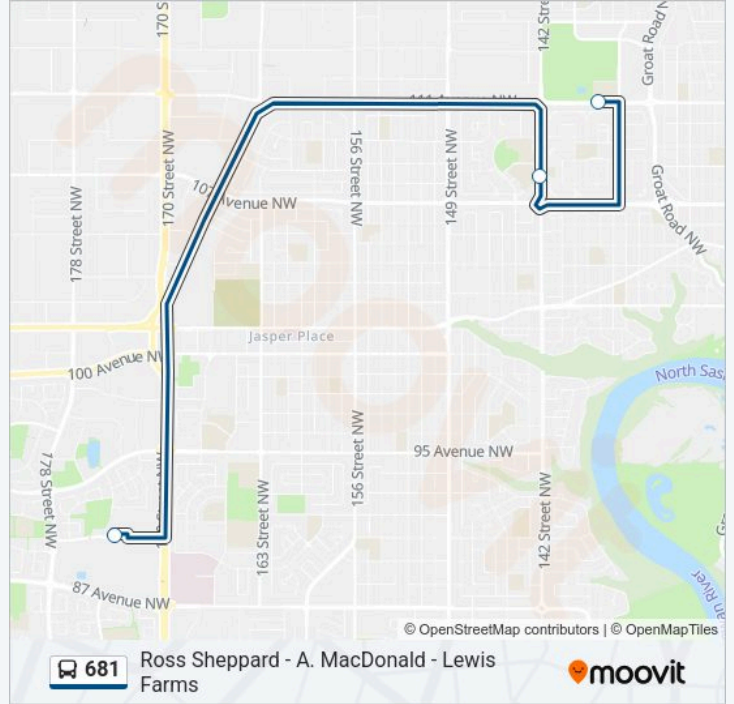

### 681 bus Info

**Direction:** 136 Street & 111 Avenue→West Edmonton Mall Transit Centre Bay B

**Stops:** 3

**Trip Duration:** 29 min

**Line Summary:**

**Direction: 142 Street & 109 Avenue→Lewis Farms Transit Centre Bay A**

**Stops:** 3

**Trip Duration:** 37 min

**Line Summary:**

**Direction: West Edmonton Mall Transit Centre Bay D → 136 Street & 111 Avenue**

3 stops

[VIEW LINE SCHEDULE](#)

West Edmonton Mall Transit Centre Bay D

142 Street & 109 Avenue

136 Street & 111 Avenue

**681 bus Time Schedule**

West Edmonton Mall Transit Centre Bay D → 136 Street & 111 Avenue Route Timetable:

Monday	08:22
Tuesday	08:22
Wednesday	08:22
Thursday	08:22
Friday	08:22
Saturday	Not Operational
Sunday	Not Operational

**681 bus Info**

**Direction:** West Edmonton Mall Transit Centre Bay D → 136 Street & 111 Avenue

**Stops:** 3

**Trip Duration:** 23 min

**Line Summary:**

681 bus time schedules and route maps are available in an offline PDF at [moovitapp.com](https://moovitapp.com). Use the Moovit App to see live bus times, train schedule or subway schedule, and step-by-step directions for all public transit in Edmonton.