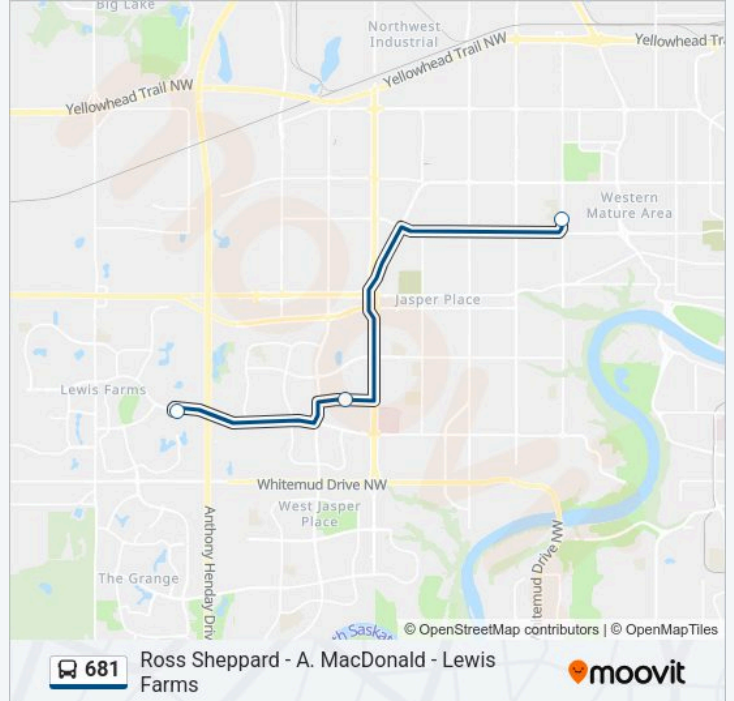

### 681 bus Info

**Direction:** 136 Street & 111 Avenue→West Edmonton Mall Transit Centre Bay B

**Stops:** 3

**Trip Duration:** 29 min

**Line Summary:**

**Direction: 142 Street & 109 Avenue→Lewis Farms Transit Centre Bay A**

3 stops

[VIEW LINE SCHEDULE](#)

142 Street & 109 Avenue

West Edmonton Mall Transit Centre Bay B

Lewis Farms Transit Centre Bay A

**681 bus Time Schedule**

142 Street & 109 Avenue→Lewis Farms Transit Centre Bay A Route Timetable:

Monday	15:38
Tuesday	15:38
Wednesday	15:38
Thursday	12:39
Friday	15:38
Saturday	Not Operational
Sunday	Not Operational

**681 bus Info**

**Direction:** 142 Street & 109 Avenue→Lewis Farms Transit Centre Bay A

**Stops:** 3

**Trip Duration:** 37 min

**Line Summary:**

**Direction: West Edmonton Mall Transit Centre Bay D → 136 Street & 111 Avenue**

3 stops

[VIEW LINE SCHEDULE](#)

West Edmonton Mall Transit Centre Bay D