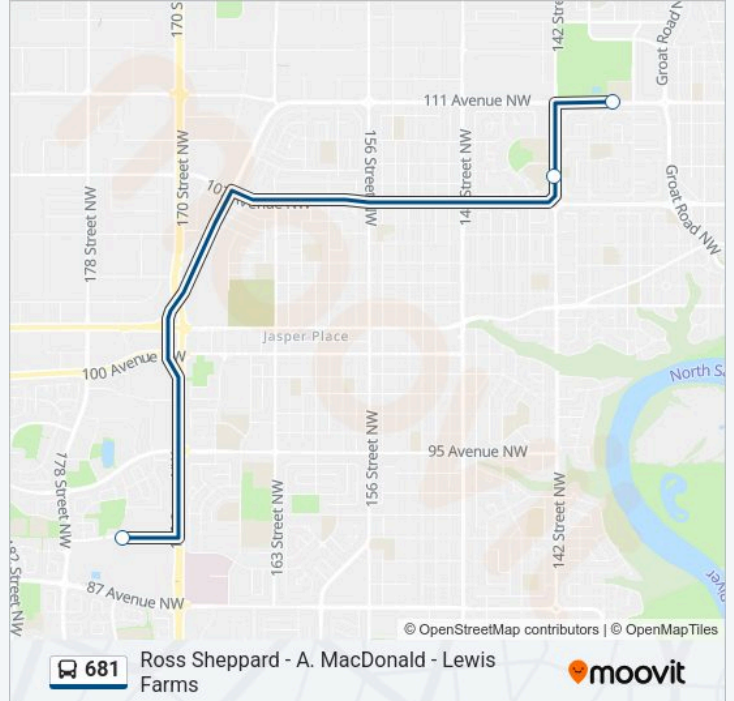

**681 bus Info**

**Direction:** 142 Street & 109 Avenue→West Edmonton Mall Transit Centre Bay B

**Stops:** 2

**Trip Duration:** 23 min

**Line Summary:**

**Direction: 136 Street & 111 Avenue→West Edmonton Mall Transit Centre Bay B**

### 681 bus Time Schedule

136 Street & 111 Avenue→West Edmonton Mall Transit Centre Bay B Route Timetable:

Monday	15:12
Tuesday	15:12
Wednesday	15:15
Thursday	15:12
Friday	15:12
Saturday	Not Operational
Sunday	Not Operational

### 681 bus Info

**Direction:** 136 Street & 111 Avenue→West Edmonton Mall Transit Centre Bay B

**Stops:** 3

**Trip Duration:** 29 min

**Line Summary:**

**Direction: 142 Street & 109 Avenue→Lewis Farms Transit Centre Bay A**

**Stops:** 3

**Trip Duration:** 37 min

**Line Summary:**

**Direction: West Edmonton Mall Transit Centre Bay D → 136 Street & 111 Avenue**

3 stops

[VIEW LINE SCHEDULE](#)

West Edmonton Mall Transit Centre Bay D