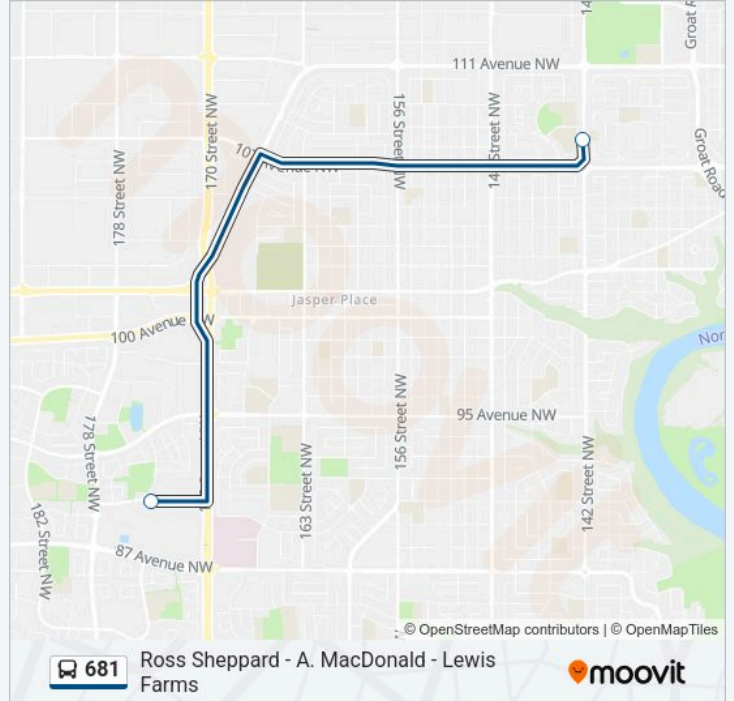

Use the Moovit App to find the closest 681 bus station near you and find out when is the next 681 bus arriving.

**Direction: 142 Street & 109 Avenue→West Edmonton Mall Transit Centre Bay B**

2 stops

[VIEW LINE SCHEDULE](#)

142 Street & 109 Avenue

West Edmonton Mall Transit Centre Bay B

**681 bus Time Schedule**

142 Street & 109 Avenue→West Edmonton Mall Transit Centre Bay B Route Timetable:

Monday	15:37
Tuesday	15:37
Wednesday	15:37
Thursday	12:38
Friday	15:37
Saturday	Not Operational
Sunday	Not Operational

**681 bus Info**

**Direction:** 142 Street & 109 Avenue→West Edmonton Mall Transit Centre Bay B

**Stops:** 2

**Trip Duration:** 23 min

**Line Summary:**

**Direction: 136 Street & 111 Avenue→West Edmonton Mall Transit Centre Bay B**

3 stops

[VIEW LINE SCHEDULE](#)

136 Street & 111 Avenue

142 Street & 109 Avenue

West Edmonton Mall Transit Centre Bay B