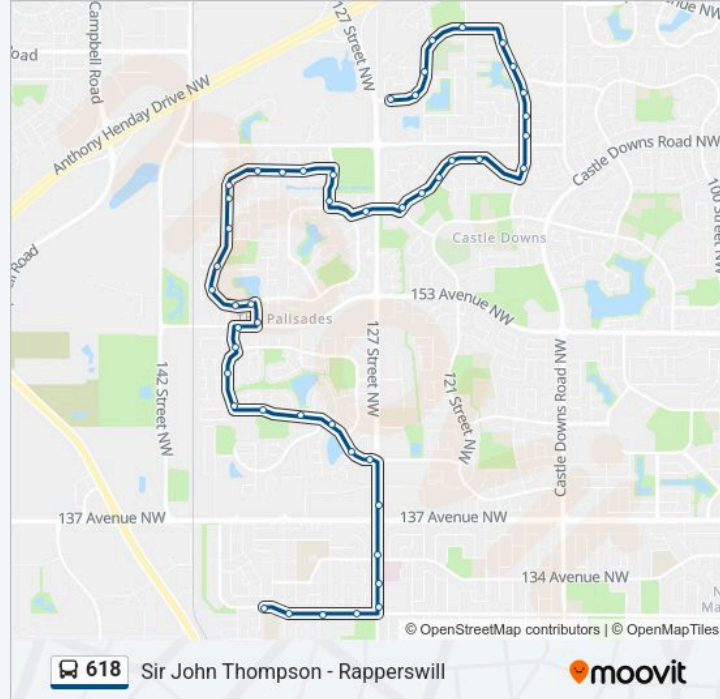

618 bus Info

Direction: 137 Street & 132 Avenue→125 Street & Rapperswill Drive

Stops: 47

Trip Duration: 39 min

Line Summary:

139 Street & 156 Avenue

139 Street & 158 Avenue

139 Street & 161 Avenue

Dunluce Road & 161 Avenue

430 Dunluce Road

Dunluce Road & Warwick Road N Ent

105 Dunluce Road

120 Street & Dunluce Road

115 Street & 165 Avenue

115 Street & 167a Avenue

115 Street & 168 Avenue

115 Street & 170 Avenue

115 Street & 172 Avenue

115 Street & 174 Avenue

120 Street & 175 Avenue

122 Street & Rapperswill Drive

Rapperswill Drive & 173 Avenue

123 Street & Rapperswill Drive

125 Street & Rapperswill Drive

Direction: 125 Street & Rapperswill Drive→135 Street & 132 Avenue

48 stops

[VIEW LINE SCHEDULE](#)

125 Street & Rapperswill Drive

618 bus Time Schedule

125 Street & Rapperswill Drive→135 Street & 132 Avenue Route Timetable: