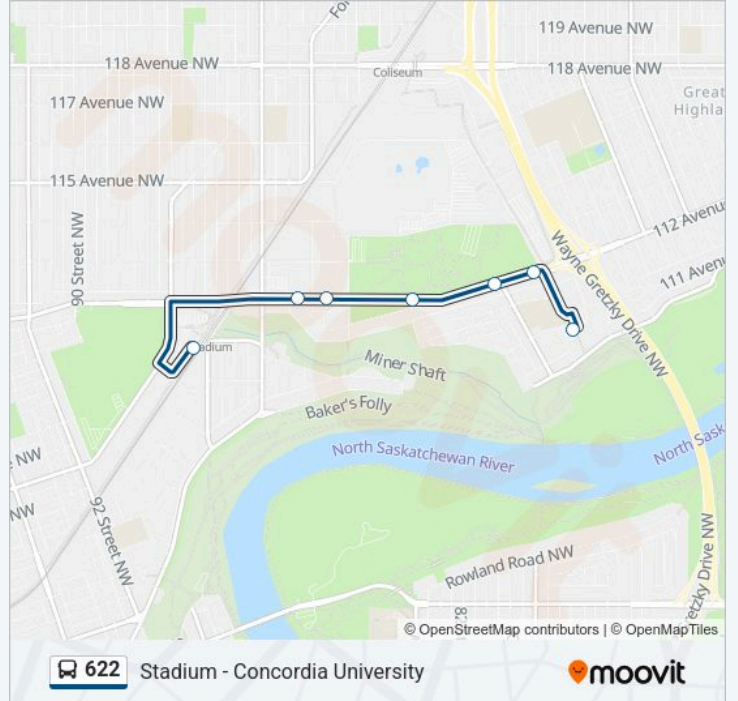

Use the Moovit App to find the closest 622 bus station near you and find out when is the next 622 bus arriving.

Direction: Hole Academic Centre→Stadium Transit Centre Bay C

7 stops

[VIEW LINE SCHEDULE](#)

Hole Academic Centre

73 Street & 112 Avenue

74 Street & 112 Avenue

76 Street & 112 Avenue

79 Street & 112 Avenue

80 Street & 112 Avenue

Stadium Transit Centre Bay C

622 bus Time Schedule

Hole Academic Centre→Stadium Transit Centre Bay C Route Timetable:

Monday	07:32-16:59
Tuesday	07:32-16:59
Wednesday	07:32-16:59
Thursday	07:32-16:59
Friday	07:32-16:59
Saturday	Not Operational
Sunday	Not Operational

622 bus Info**Direction:** Hole Academic Centre→Stadium Transit Centre Bay C**Stops:** 7**Trip Duration:** 8 min**Line Summary:**

Direction: Stadium Transit Centre Bay C→Hole Academic Centre

7 stops

[VIEW LINE SCHEDULE](#)