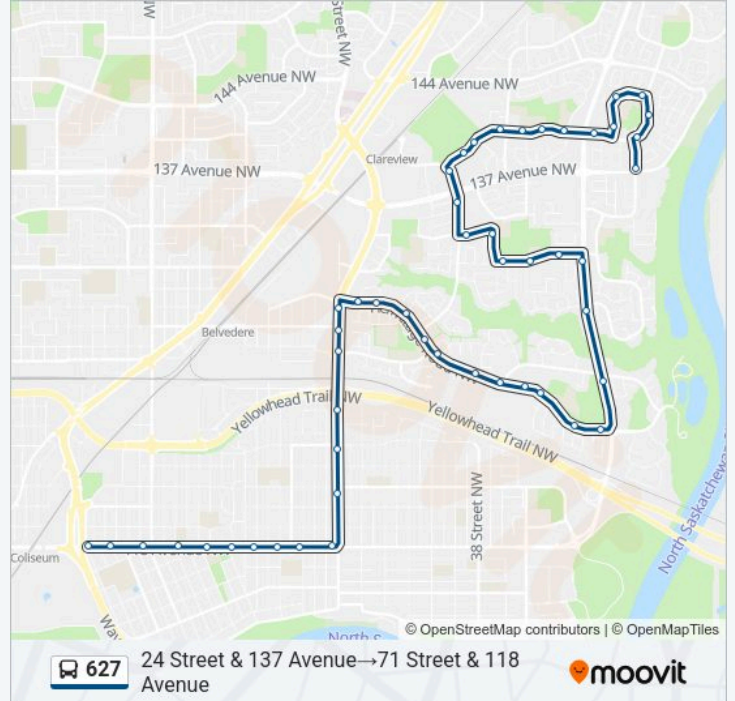

40 Street & Hermitage Road

Hermitage Road & 128 Avenue

Habitat Crescent E Ent & Hermitage Road

Habitat Crescent W Ent & Hermitage Road

50 Street & Hermitage Road

50 Street & 129 Avenue

50 Street & 127 Avenue

50 Street & Yellowhead Trail

50 Street & 123 Avenue

50 Street & 121 Avenue

50 Street & 118 Avenue

53 Street & 118 Avenue

55 Street & 118 Avenue

57 Street & 118 Avenue

59 Street & 118 Avenue

61 Street & 118 Avenue

64 Street & 118 Avenue

66 Street & 118 Avenue

69 Street & 118 Avenue

71 Street & 118 Avenue

Direction: 70 Street & 118 Avenue→24 Street & 138a Avenue

627 bus Time Schedule

52 stops

[VIEW LINE SCHEDULE](#)

- 70 Street & 118 Avenue
- 68 Street & 118 Avenue
- 66 Street & 118 Avenue
- 64 Street & 118 Avenue
- 62 Street & 118 Avenue
- 60 Street & 118 Avenue
- 57 Street & 118 Avenue
- 55 Street & 118 Avenue
- 53 Street & 118 Avenue
- 50 Street & 118 Avenue
- 50 Street & 121 Avenue
- 50 Street & 122 Avenue
- 50 Street & 123 Avenue
- 50 Street & 124 Avenue
- 50 Street & 128 Avenue
- 50 Street & 129 Avenue
- 50 Street & Hermitage Road
- Habitat Crescent E Ent & Hermitage Road
- Hermitage Road & 128 Avenue
- 40 Street & Hermitage Road
- Hermitage Road & 127 Avenue
- Homestead Crescent & Hermitage Road
- Hooke Road & Hermitage Road
- Hooke Road W & Hermitage Road
- Huffman Crescent & Hermitage Road
- Hunt Road & Hermitage Road
- Victoria Trail & Hermitage Road
- Victoria Trail & Hooke Road
- Victoria Trail & Clareview Road
- Victoria Trail & 132a Avenue
- 31 Street & 132a Avenue