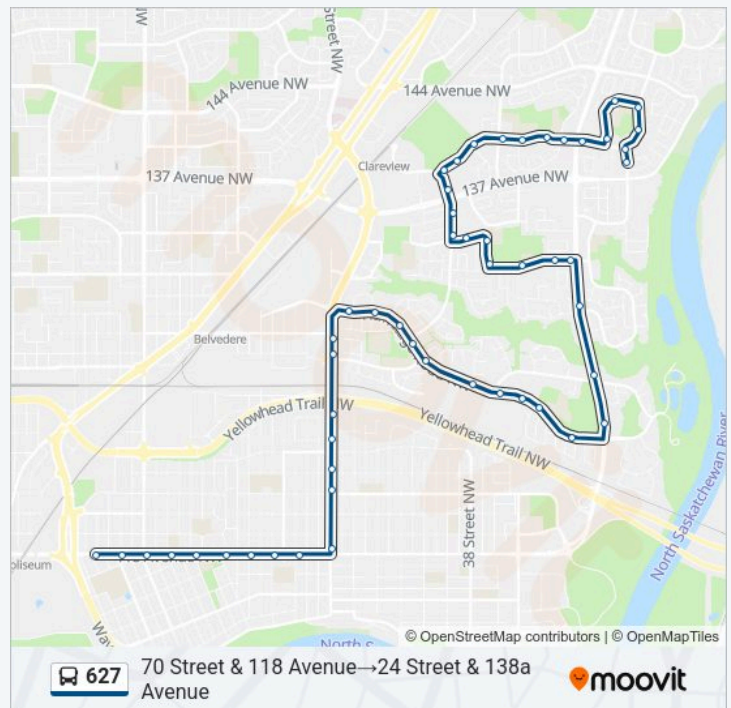

[VIEW LINE SCHEDULE](#)

- 70 Street & 118 Avenue
- 68 Street & 118 Avenue
- 66 Street & 118 Avenue
- 64 Street & 118 Avenue
- 62 Street & 118 Avenue
- 60 Street & 118 Avenue
- 57 Street & 118 Avenue
- 55 Street & 118 Avenue
- 53 Street & 118 Avenue
- 50 Street & 118 Avenue
- 50 Street & 121 Avenue
- 50 Street & 122 Avenue
- 50 Street & 123 Avenue
- 50 Street & 124 Avenue
- 50 Street & 128 Avenue
- 50 Street & 129 Avenue
- 50 Street & Hermitage Road
- Habitat Crescent E Ent & Hermitage Road
- Hermitage Road & 128 Avenue
- 40 Street & Hermitage Road
- Hermitage Road & 127 Avenue
- Homestead Crescent & Hermitage Road
- Hooke Road & Hermitage Road
- Hooke Road W & Hermitage Road
- Huffman Crescent & Hermitage Road
- Hunt Road & Hermitage Road
- Victoria Trail & Hermitage Road
- Victoria Trail & Hooke Road
- Victoria Trail & Clareview Road
- Victoria Trail & 132a Avenue
- 31 Street & 132a Avenue

70 Street & 118 Avenue→24 Street & 138a Avenue
Route Timetable:

Monday	15:15
Tuesday	15:15
Wednesday	15:15
Thursday	15:15
Friday	15:15
Saturday	Not Operational
Sunday	Not Operational

627 bus Info

Direction: 70 Street & 118 Avenue→24 Street & 138a Avenue

Stops: 52

Trip Duration: 39 min

Line Summary:

34 Street & 132a Avenue

37 Street & 132 Avenue

37 Street & 134 Avenue

40 Street & 134 Avenue

40 Street & 134 Avenue

30 Street & 139 Avenue

Victoria Trail & 139 Avenue

26 Street & 139 Avenue

25 Street & 142 Avenue

23 Street & 142 Avenue

23 Street & 140 Avenue

24 Street & 139 Avenue

24 Street & 138a Avenue