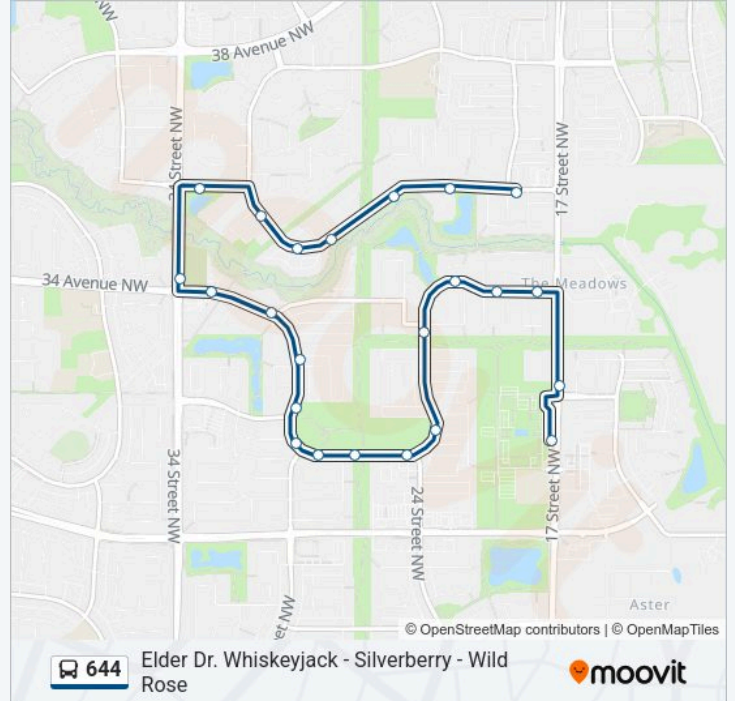

Direction: Meadows Recreation Centre→Wildwood Crescent & 34 Avenue

23 stops

[VIEW LINE SCHEDULE](#)

Meadows Recreation Centre

17 Street & 28 Avenue

18 Street & Silver Berry Road

21 Street & Silver Berry Road

28 Street & 34 Avenue

644 bus Time Schedule

Meadows Recreation Centre→Wildwood Crescent & 34 Avenue Route Timetable:

Monday	15:22
Tuesday	15:22
Wednesday	15:25
Thursday	15:25
Friday	15:25
Saturday	Not Operational
Sunday	Not Operational

644 bus Info

Direction: Meadows Recreation Centre→Wildwood Crescent & 34 Avenue

Stops: 23

Trip Duration: 22 min

Line Summary:

25 Street & 34 Avenue

Wildwood Point & 34 Avenue

Wildwood Crescent & 34 Avenue

Direction: 19 Street & 34 Avenue→17 Street & 25 Avenue

22 stops

[VIEW LINE SCHEDULE](#)

19 Street & 34 Avenue

21 Street & 34 Avenue

23 Street & 34 Avenue

25 Street & 34 Avenue

31a Street & 34 Avenue