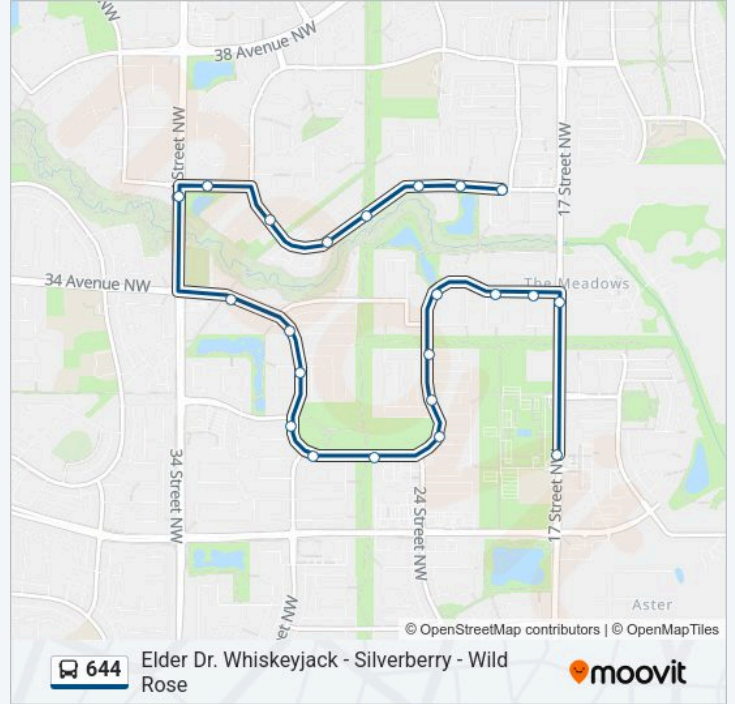

644 bus Info

Direction: Meadows Recreation Centre→Wildwood Crescent & 34 Avenue

Stops: 23

Trip Duration: 22 min

Line Summary:

25 Street & 34 Avenue

Wildwood Point & 34 Avenue

Wildwood Crescent & 34 Avenue

Direction: 19 Street & 34 Avenue→17 Street & 25 Avenue

22 stops

[VIEW LINE SCHEDULE](#)

19 Street & 34 Avenue

21 Street & 34 Avenue

23 Street & 34 Avenue

25 Street & 34 Avenue

31a Street & 34 Avenue

Monday	08:23
Tuesday	08:23
Wednesday	08:23
Thursday	08:23
Friday	09:56
Saturday	Not Operational
Sunday	Not Operational

644 bus Info

Direction: 19 Street & 34 Avenue→17 Street & 25 Avenue

Stops: 22

Trip Duration: 24 min

Line Summary:

22 Street & Silver Berry Road

20 Street & Silver Berry Road

17 Street & Silver Berry Road

17 Street & 25 Avenue

644 bus time schedules and route maps are available in an offline PDF at moovitapp.com. Use the Moovit App to see live bus times, train schedule or subway schedule, and step-by-step directions for all public transit in Edmonton.