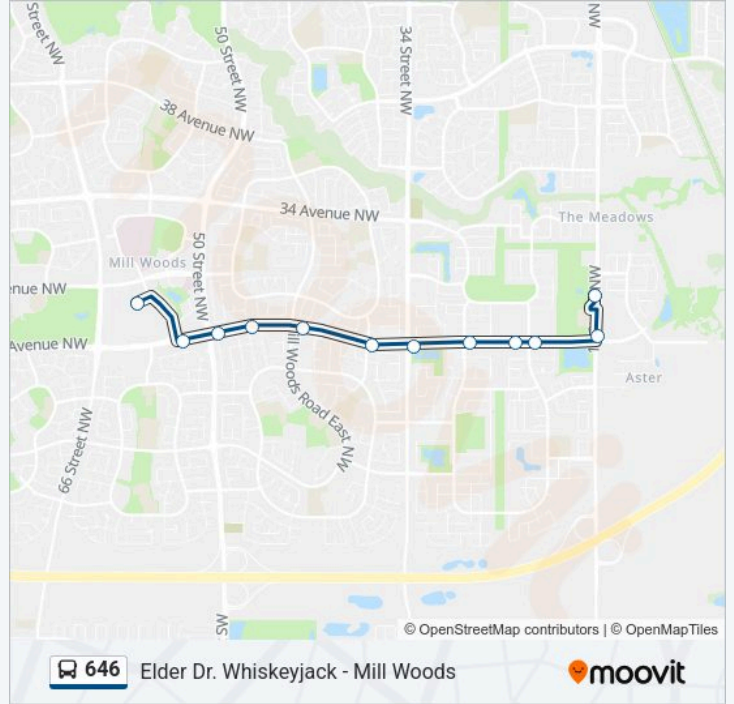

Use the Moovit App to find the closest 646 bus station near you and find out when is the next 646 bus arriving.

Direction: 17 Street & 25 Avenue→Mill Woods Transit Centre Bay A

11 stops

[VIEW LINE SCHEDULE](#)

646 bus Info

Direction: 17 Street & 25 Avenue→Mill Woods Transit Centre Bay A

Stops: 11

Trip Duration: 13 min

Line Summary:

Direction: Mill Woods Transit Centre Bay M→Meadows Recreation Centre

12 stops

[VIEW LINE SCHEDULE](#)

- Mill Woods Transit Centre Bay M
- Hewes Way & 23 Avenue
- 50 Street & 23 Avenue
- 47 Street & 23 Avenue
- Mill Woods Road E & 23 Avenue
- 38 Street & 23 Avenue
- 34 Street & 23 Avenue
- 32 Street & 23 Avenue
- 24 Street & 23 Avenue
- 24 Street & 23 Avenue
- 17 Street & 23 Avenue
- Meadows Recreation Centre

646 bus Info

Direction: Mill Woods Transit Centre Bay M→Meadows Recreation Centre

Stops: 12

Trip Duration: 12 min

Line Summary:

646 bus time schedules and route maps are available in an offline PDF at moovitapp.com. Use the Moovit App to see live bus times, train schedule or subway schedule, and step-by-step directions for all public transit in Edmonton.