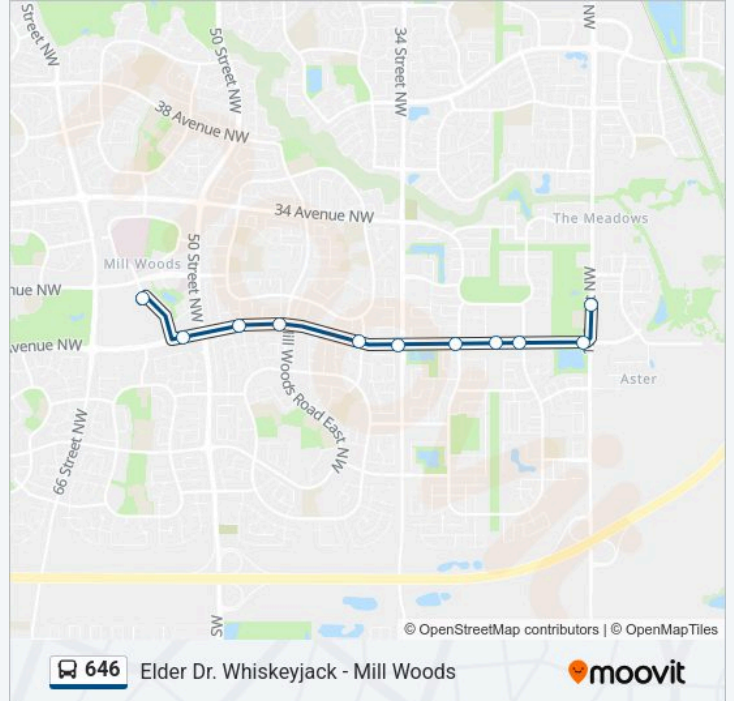

Use the Moovit App to find the closest 646 bus station near you and find out when is the next 646 bus arriving.

Direction: 17 Street & 25 Avenue→Mill Woods Transit Centre Bay A

11 stops

[VIEW LINE SCHEDULE](#)

- 17 Street & 25 Avenue
- 17 Street & 23 Avenue
- 24 Street & 23 Avenue
- 25 Street & 23 Avenue
- 32 Street & 23 Avenue
- 34 Street & 23 Avenue
- 38 Street & 23 Avenue
- Mill Woods Road E & 23 Avenue
- 47 Street & 23 Avenue
- 50 Street & 23 Avenue
- Mill Woods Transit Centre Bay A

646 bus Info

Direction: 17 Street & 25 Avenue→Mill Woods Transit Centre Bay A

Stops: 11

Trip Duration: 13 min

Line Summary:

Direction: Mill Woods Transit Centre Bay M→Meadows Recreation Centre

12 stops

[VIEW LINE SCHEDULE](#)

- Mill Woods Transit Centre Bay M
- Hewes Way & 23 Avenue
- 50 Street & 23 Avenue
- 47 Street & 23 Avenue
- Mill Woods Road E & 23 Avenue
- 38 Street & 23 Avenue
- 34 Street & 23 Avenue
- 32 Street & 23 Avenue
- 24 Street & 23 Avenue
- 24 Street & 23 Avenue
- 17 Street & 23 Avenue
- Meadows Recreation Centre