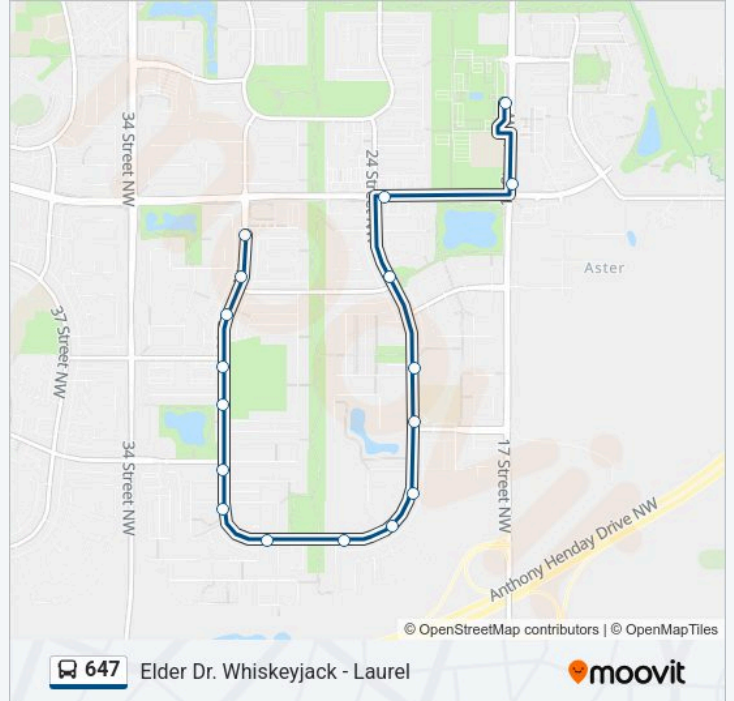

 **647 Line****Elder Dr. Whiskeyjack - Laurel**[Get The App](#)

The 647 bus line (Elder Dr. Whiskeyjack - Laurel) has 2 routes. For regular weekdays, their operation hours are: (1) 32 Street & 22 Avenue→Meadows Recreation Centre: 08:28(2) 17 Street & 25 Avenue→32 Street & 22 Avenue: 15:25 Use the Moovit App to find the closest 647 bus station near you and find out when is the next 647 bus arriving.

Direction: 32 Street & 22 Avenue→Meadows Recreation Centre

17 stops

[VIEW LINE SCHEDULE](#)

32 Street & 22 Avenue
32 Street & 21 Avenue
32 Street & 19 Avenue
32 Street & 18 Avenue
32 Street & 17b Avenue
32 Street & 16a Avenue
32 Street & 15 Avenue
30 Street & 14 Avenue
27 Street & 14 Avenue
25 Street & 14 Avenue
24 Street & 14 Avenue
24 Street & 16 Avenue
24 Street & 17 Avenue
24 Street & 20 Avenue
24 Street & 23 Avenue
17 Street & 23 Avenue
Meadows Recreation Centre

647 bus Info**Direction:** 32 Street & 22 Avenue→Meadows Recreation Centre**Stops:** 17**Trip Duration:** 13 min**Line Summary:**

Direction: 17 Street & 25 Avenue→32 Street & 22 Avenue

15 stops

[VIEW LINE SCHEDULE](#)

- 17 Street & 25 Avenue
- 17 Street & 23 Avenue
- 24 Street & 23 Avenue
- 24 Street & 20 Avenue
- 24 Street & 18 Avenue
- 24 Street & 16 Avenue
- 24a Street & 14 Avenue
- 29 Street & 14 Avenue
- 30 Street & 14 Avenue
- 32 Street & 15 Avenue
- 32 Street & 16a Avenue
- 32 Street & 17b Avenue
- 32 Street & 18a Avenue
- 32 Street & 21 Avenue
- 32 Street & 22 Avenue