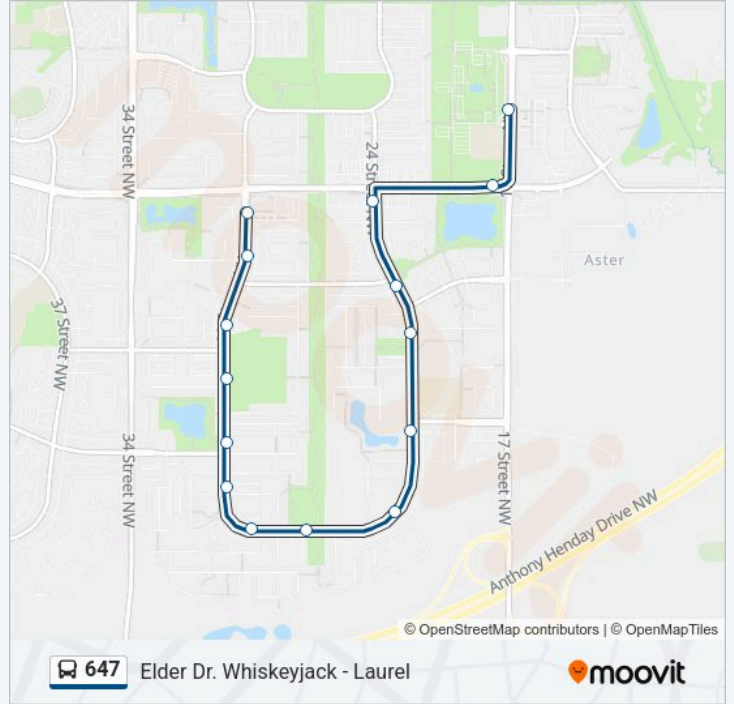

Direction: 32 Street & 22 Avenue→Meadows Recreation Centre

17 stops

[VIEW LINE SCHEDULE](#)

32 Street & 22 Avenue
32 Street & 21 Avenue
32 Street & 19 Avenue
32 Street & 18 Avenue
32 Street & 17b Avenue
32 Street & 16a Avenue
32 Street & 15 Avenue
30 Street & 14 Avenue
27 Street & 14 Avenue
25 Street & 14 Avenue
24 Street & 14 Avenue
24 Street & 16 Avenue
24 Street & 17 Avenue
24 Street & 20 Avenue
24 Street & 23 Avenue
17 Street & 23 Avenue
Meadows Recreation Centre

647 bus Info**Direction:** 32 Street & 22 Avenue→Meadows Recreation Centre**Stops:** 17**Trip Duration:** 13 min**Line Summary:**

Direction: 17 Street & 25 Avenue→32 Street & 22 Avenue

15 stops

[VIEW LINE SCHEDULE](#)

- 17 Street & 25 Avenue
- 17 Street & 23 Avenue
- 24 Street & 23 Avenue
- 24 Street & 20 Avenue
- 24 Street & 18 Avenue
- 24 Street & 16 Avenue
- 24a Street & 14 Avenue
- 29 Street & 14 Avenue
- 30 Street & 14 Avenue
- 32 Street & 15 Avenue
- 32 Street & 16a Avenue
- 32 Street & 17b Avenue
- 32 Street & 18a Avenue
- 32 Street & 21 Avenue
- 32 Street & 22 Avenue

Direction: 17 Street & 25 Avenue→32 Street & 22 Avenue

Stops: 15

Trip Duration: 14 min

Line Summary:

647 bus time schedules and route maps are available in an offline PDF at moovitapp.com. Use the Moovit App to see live bus times, train schedule or subway schedule, and step-by-step directions for all public transit in Edmonton.