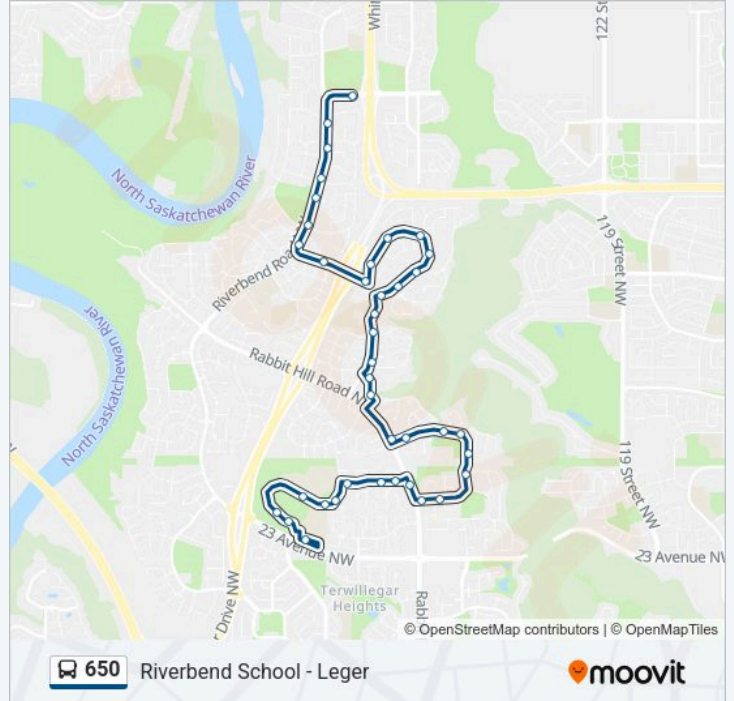

Stops: 39

Trip Duration: 32 min

Line Summary:

Hodgson Boulevard & Hilliard Green

Ogilvie Boulevard & Hodgson Boulevard

Ogilvie Boulevard & Osland Drive

Ogilvie Boulevard & Omand Drive

Ogilvie Boulevard & Ower Place

Riverbend Road & 43 Avenue

Riverbend Road & 44 Avenue

Riverbend Road & 45 Avenue

Riverbend Road & 48 Avenue

Riverbend Road & 51 Avenue

Riverbend Road & 53 Avenue

650 bus time schedules and route maps are available in an offline PDF at moovitapp.com. Use the Moovit App to see live bus times, train schedule or subway schedule, and step-by-step directions for all public transit in Edmonton.