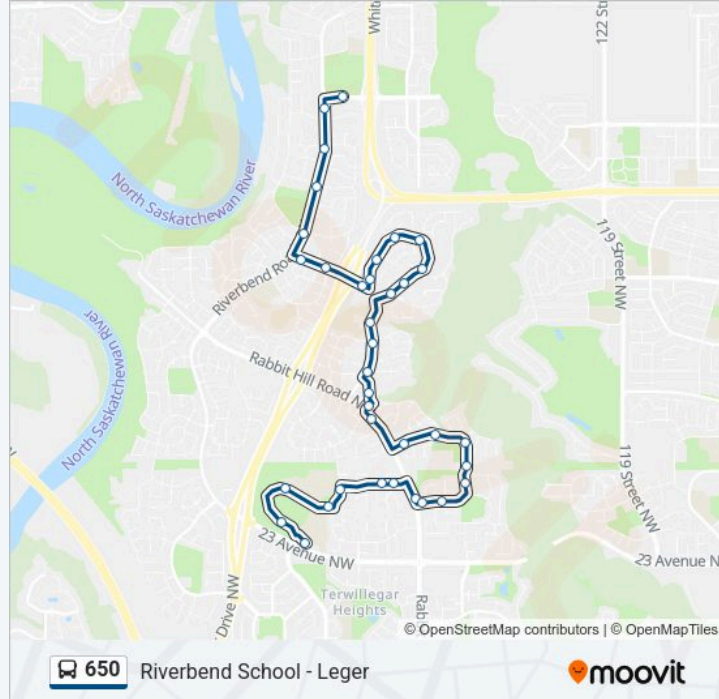

Trip Duration: 32 min

Line Summary:

Carter Crest Road E & Rabbit Hill Road

Ogilvie Place & Ogilvie Boulevard

Ockenden Place & Ogilvie Boulevard

Osland Drive & Ogilvie Boulevard

Hodgson Boulevard & Hilliard Green

Hodgson Boulevard & Hilliard Green

Hilliard Green & Hodgson Boulevard

Hayward Crescent W & Hodgson Boulevard

Rabbit Hill Road & Hodgson Boulevard

Leigh Crescent & Leger Boulevard

Leger Boulevard & Leigh Crescent

Leger Way & Leger Boulevard

Leger Way & Leger Road

Rec Centre West Entrance & Leger Road

2019 Leger Road

Leger Transit Centre Bay E

Direction: Leger Transit Centre Bay E→Riverbend Road & 53 Avenue

39 stops

[VIEW LINE SCHEDULE](#)

Leger Transit Centre Bay E

2019 Leger Road

Rec Centre South Entrance & Leger Road

Rec Centre North Entrance & Leger Road

Leger Way & Leger Road

Leger Way & Leger Road

Leger Way & Leger Boulevard

Lindsay Crescent & Leger Boulevard