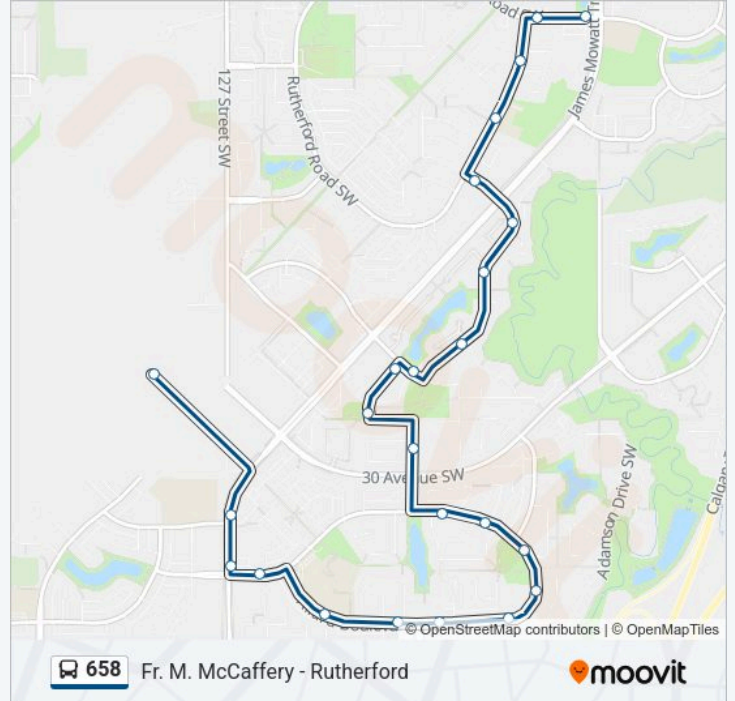

Allard Boulevard & Amerongen Crescent SW

Adam Court & Allard Boulevard SW

Anton Link & Allard Boulevard SW

658 bus Time Schedule

James Mowatt Trl & Rutherford Road SW→120 Street & 32 Avenue SW Route Timetable:

Monday	07:42
Tuesday	07:42
Wednesday	07:42
Thursday	07:42
Friday	07:42
Saturday	Not Operational
Sunday	Not Operational

658 bus Info

Direction: James Mowatt Trl & Rutherford Road SW→120 Street & 32 Avenue SW

Stops: 24

Trip Duration: 28 min

Line Summary:

Allard Boulevard & Allbright Square SW

Anthony Crescent & Allard Boulevard SW

Allard Boulevard & Annett Common SW

James Mowatt Trail & Allard Boulevard SW

James Mowatt Trail & 35 Avenue SW

120 Street & 32 Avenue SW

658 bus time schedules and route maps are available in an offline PDF at moovitapp.com. Use the Moovit App to see live bus times, train schedule or subway schedule, and step-by-step directions for all public transit in Edmonton.