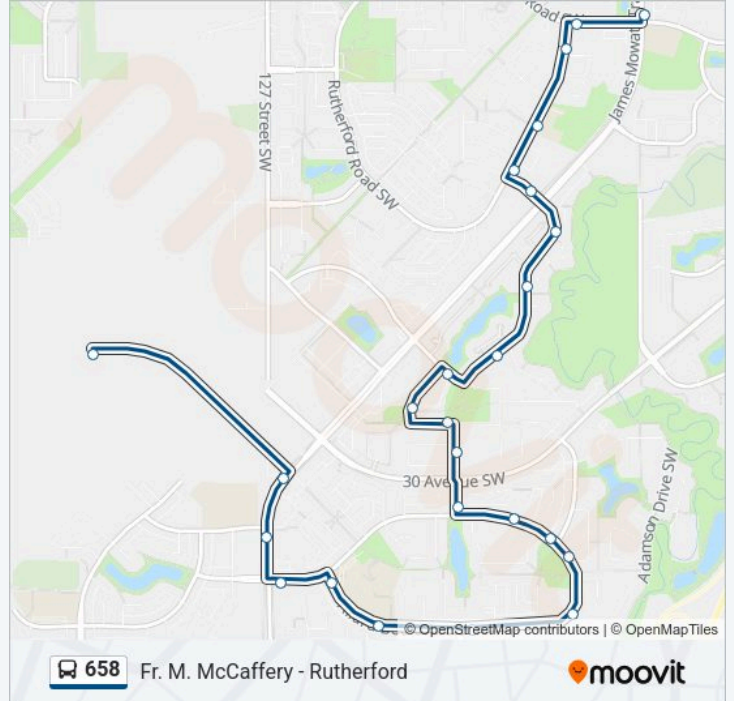

Stops: 25

Trip Duration: 28 min

Line Summary:

Rutherford Road E & 17 Avenue SW

Rutherford Road & 15 Avenue SW

Rutherford Road & 13 Avenue SW

114 Street & Rutherford Road SW

James Mowatt Trail & Blackmud Creek Drive SW

Direction: James Mowatt Trl & Rutherford Road SW→120 Street & 32 Avenue SW

24 stops

[VIEW LINE SCHEDULE](#)

James Mowatt Trl & Rutherford Road SW

113 Street & Rutherford Road SW

Rutherford Road & 13 Avenue SW

Allard Boulevard & Amerongen Crescent SW

Adam Court & Allard Boulevard SW

Anton Link & Allard Boulevard SW

658 bus Time Schedule

James Mowatt Trl & Rutherford Road SW→120 Street & 32 Avenue SW Route Timetable:

Monday	07:42
Tuesday	07:42
Wednesday	07:42
Thursday	07:42
Friday	07:42
Saturday	Not Operational
Sunday	Not Operational

658 bus Info

Direction: James Mowatt Trl & Rutherford Road SW→120 Street & 32 Avenue SW