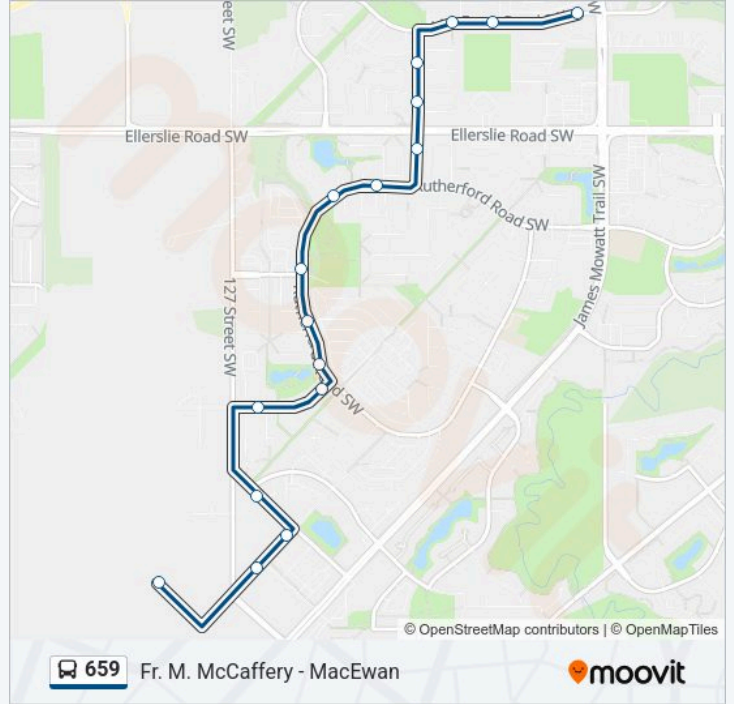

Rutherford Road & 20 Avenue SW

Rutherford Road & 18 Avenue SW

Rutherford Road & 15 Avenue SW

Rutherford Point & Rutherford Road SW

Roberston Way & Rutherford Road SW

119 Street & Rutherford Road SW

119 Street & Ellerslie Road SW

Direction: 111 Street & Macewan Road SW→120 Street & 32 Avenue SW

17 stops

[VIEW LINE SCHEDULE](#)

- 111 Street & Macewan Road SW
- Macewan Close & Macewan Road SW
- Macewan Road & Mcallister Loop W SW
- 119 Street & Mackay Lane SW
- 119 Street & Mcphadden Way SW
- 119 Street & Ellerslie Road SW
- Rutherford Close & Rutherford Road SW
- Rutherford Point & Rutherford Road SW
- Rutherford Road & 15 Avenue SW
- Rutherford Road & Rutherford Way SW
- Rutherford Road & 18a Avenue SW
- Rutherford Road & 20 Avenue SW
- 125 Street & 20 Avenue SW
- 122 Street And 26 Avenue SW
- 119a Street & 26 Avenue SW
- 119a Street & 28 Avenue SW
- 120 Street & 32 Avenue SW

659 bus Time Schedule

111 Street & Macewan Road SW→120 Street & 32 Avenue SW Route Timetable:

Monday	07:49
Tuesday	07:49
Wednesday	07:49
Thursday	07:49
Friday	07:49
Saturday	Not Operational
Sunday	Not Operational

659 bus Info

Direction: 111 Street & Macewan Road SW→120 Street & 32 Avenue SW

Stops: 17

Trip Duration: 21 min

Line Summary:

659 bus time schedules and route maps are available in an offline PDF at moovitapp.com. Use the Moovit App to see live bus times, train schedule or subway schedule, and step-by-step directions for all public transit in Edmonton.