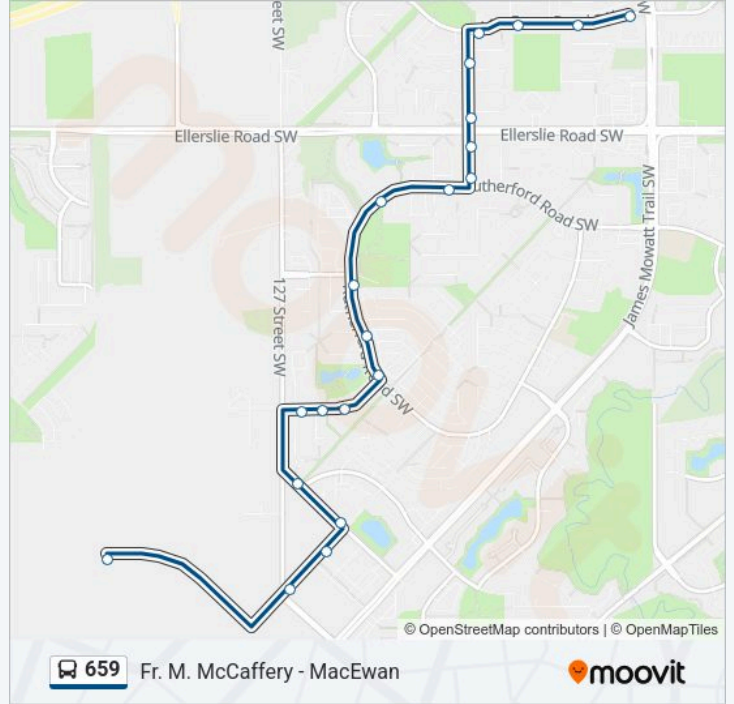

Heritage Valley Trail & 32 Avenue SW

119a Street & 30 Avenue SW

119a Street & 26 Avenue SW

119a Street & 26 Avenue SW

122 Street & 26 Avenue SW

126 Street & 20 Avenue SW

125 Street & 20 Avenue SW

124 Street & 20 Avenue SW

Rutherford Road & 20 Avenue SW

Rutherford Road & 18 Avenue SW

Rutherford Road & 15 Avenue SW

Rutherford Point & Rutherford Road SW

Roberston Way & Rutherford Road SW

119 Street & Rutherford Road SW

119 Street & Ellerslie Road SW

119 Street & Ellerslie Road SW

119 Street & Mclean Crescent SW

119 Street & Macewan Road SW

Mcallister Loop & Macewan Road SW

Mcmullen Way & Macewan Road SW

659 bus Time Schedule

Heritage Valley Trail & 32 Avenue SW→Mcmullen Green & Macewan Road SW Route Timetable:

Direction: 111 Street & Macewan Road SW→120 Street & 32 Avenue SW

17 stops

[VIEW LINE SCHEDULE](#)

- 111 Street & Macewan Road SW
- Macewan Close & Macewan Road SW
- Macewan Road & Mcallister Loop W SW
- 119 Street & Mackay Lane SW
- 119 Street & Mcphadden Way SW
- 119 Street & Ellerslie Road SW
- Rutherford Close & Rutherford Road SW
- Rutherford Point & Rutherford Road SW
- Rutherford Road & 15 Avenue SW
- Rutherford Road & Rutherford Way SW
- Rutherford Road & 18a Avenue SW
- Rutherford Road & 20 Avenue SW
- 125 Street & 20 Avenue SW
- 122 Street And 26 Avenue SW
- 119a Street & 26 Avenue SW
- 119a Street & 28 Avenue SW
- 120 Street & 32 Avenue SW