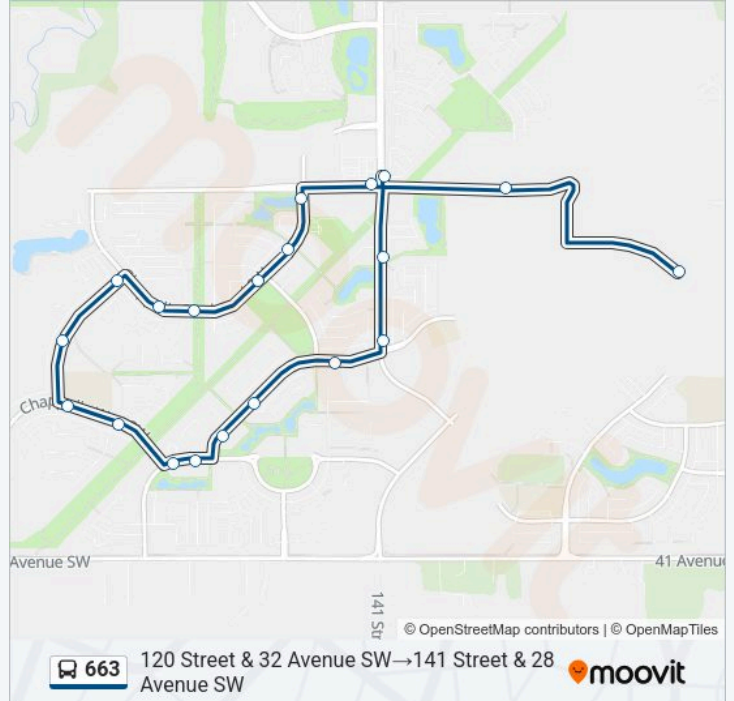

Direction: 120 Street & 32 Avenue SW→141 Street & 28 Avenue SW

20 stops

[VIEW LINE SCHEDULE](#)

120 Street & 32 Avenue SW

Paisley Drive & 28 Avenue SW

141 Street & 28 Avenue SW

Chappelle Boulevard & 28 Avenue SW

141 Street & Chappelle Drive SW

141 Street & Chappelle Drive SW

663 bus Time Schedule

120 Street & 32 Avenue SW→141 Street & 28 Avenue SW Route Timetable:

Monday	15:20-15:22
Tuesday	15:20-15:22
Wednesday	15:20-15:22
Thursday	12:26-12:28
Friday	15:20-15:22
Saturday	Not Operational
Sunday	Not Operational

663 bus Info**Direction:** 120 Street & 32 Avenue SW→141 Street & 28 Avenue SW**Stops:** 20**Trip Duration:** 17 min**Line Summary:**

Direction: 141 Street & 28 Avenue SW→Heritage Valley Trail & 32 Avenue SW

20 stops

[VIEW LINE SCHEDULE](#)

- 141 Street & 28 Avenue SW
- Chappelle Boulevard & 28 Avenue SW
- Chappelle Boulevard & Carey Way SW
- Chappelle Boulevard & Chapman Road SW
- Chapman Way & Chappelle Boulevard SW
- Calhoun Link & Chappelle Boulevard SW
- Chappelle Green & Chappelle Boulevard SW
- Chappelle Green & Cooke Lane SW
- Chappelle Green & Chappelle Way SW
- Carson Way & Chappelle Way SW
- Chappelle Way & Chappelle Road SW
- Claxton Loop & Chappelle Road SW
- Chappelle Drive & Claxton Loop SW
- Chappelle Drive & Claxton Crescent SW
- Charles Link & Chappelle Drive SW
- 141 Street & Chappelle Drive SW
- 141 Street & Chappelle Drive SW
- 141 Street & 28 Avenue SW