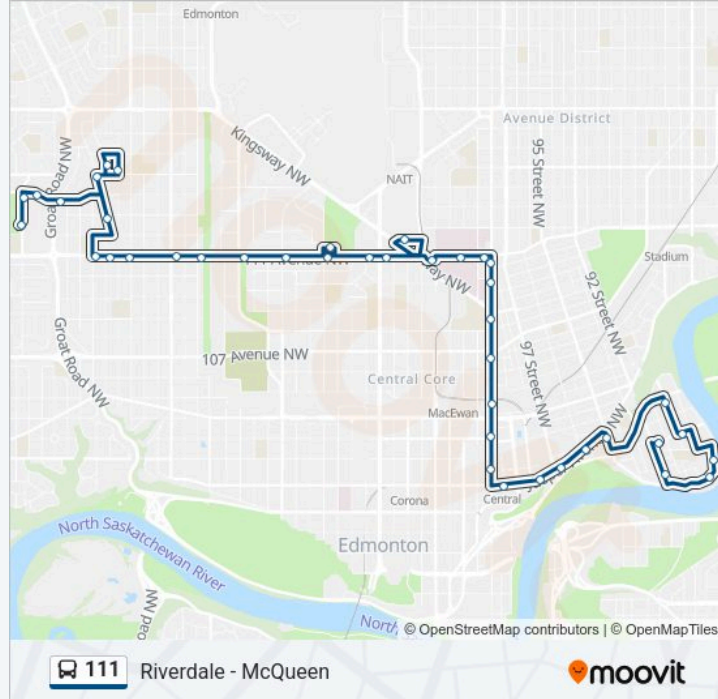

111 bus Info

Direction: Westmount Transit Centre Bay G→92 Street & 101a Avenue

Stops: 41

Trip Duration: 43 min

Line Summary:

109 Street & 111 Avenue

Kingsway Mall

Kingsway Rah Transit Centre Bay E

102 Street & 111 Avenue

102 Street & 111 Avenue

101 Street & 111 Avenue

101 Street & 110 Avenue

101 Street & Kingsway

101 Street & 107 Avenue

101 Street & 105 Avenue

101 Street & 103 Avenue

101 Street & 102 Avenue

101 Street & Jasper Avenue

Thornton Court & Jasper Avenue

97 Street & Jasper Avenue

96 Street & Jasper Avenue

95 Street & Jasper Avenue

89 Street & Rowland Road

89 Street & 101a Avenue

87 Street & 101 Avenue

87 Street & 99 Avenue

92 Street & 100 Avenue

92 Street & 101a Avenue

Direction: 92 Street & 101a Avenue→Westmount Transit Centre Bay G

51 stops

[VIEW LINE SCHEDULE](#)

92 Street & 101a Avenue