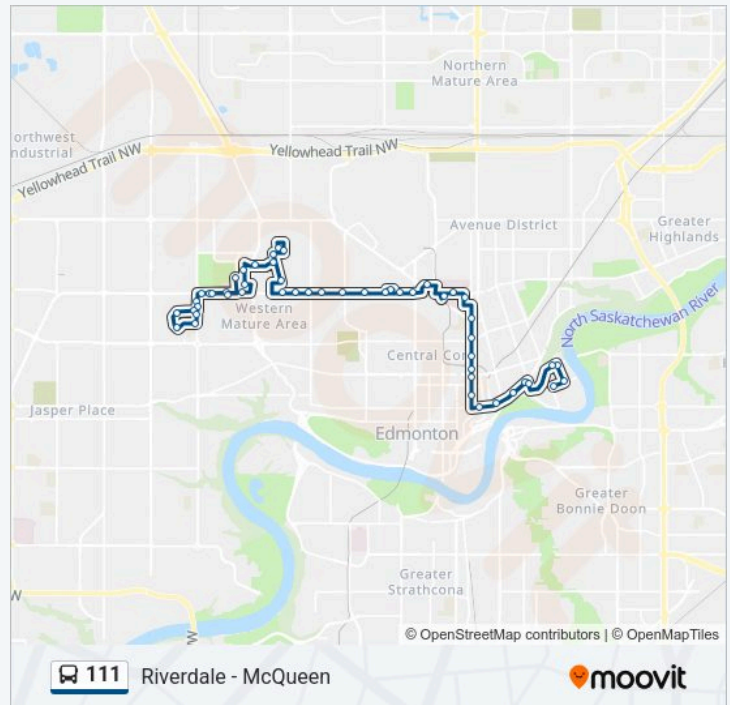

101 Street & 102 Avenue

101 Street & Jasper Avenue

Thornton Court & Jasper Avenue

97 Street & Jasper Avenue

96 Street & Jasper Avenue

95 Street & Jasper Avenue

89 Street & Rowland Road

89 Street & 101a Avenue

St Albert Trail & 112a Avenue

130 Street & 115 Avenue

128 Street & 115 Avenue

St Albert Trail & 115 Avenue

St Albert Trail & 114 Avenue

132 Street & 114 Avenue

Westmount North Entrance

Westmount East Entrance

Sunday

Not Operational

111 bus Info

Direction: 92 Street & 101a Avenue→Westmount
Transit Centre Bay G

Stops: 51

Trip Duration: 49 min

Line Summary:

135 Street & 111 Avenue

136 Street & 111 Avenue

140 Street & 111 Avenue

142 Street & 111 Avenue

142 Street & Mcqueen Road

142 Street & 109 Avenue

144a Street & Mcqueen Road

146 Street & Mcqueen Road

142 Street & Mcqueen Road