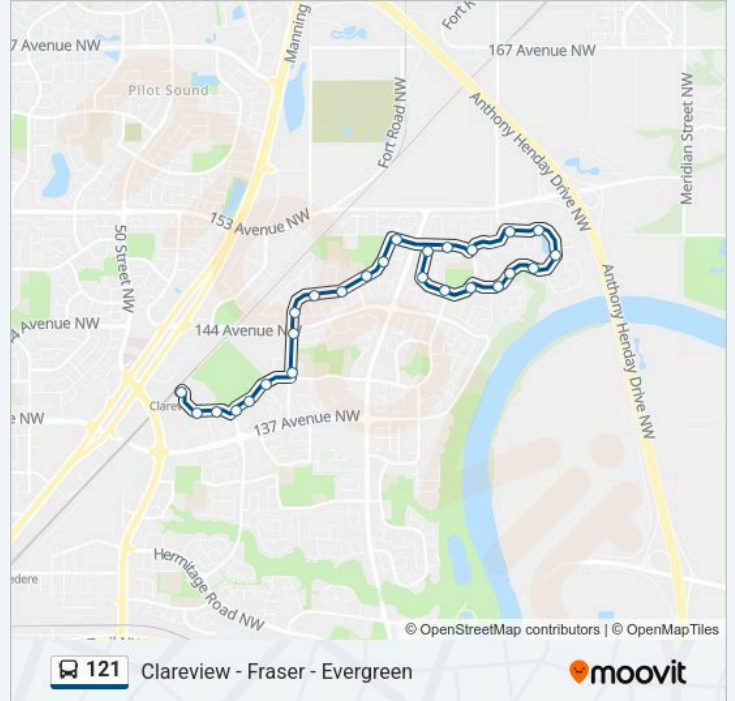

121 bus Info

Direction: East Clareview Transit Centre Bay P → 26 Street & 151 Avenue
Stops: 26
Trip Duration: 14 min
Line Summary:

Fraser Way & Fraser Vista

14 Street & Fraser Way

Fraser Way & 148 Avenue

19 Street & 147 Avenue

21 Street & 147 Avenue

23 Street & 146 Avenue

26 Street & 146 Avenue

26 Street & 151 Avenue

Direction: 25 Street & 151 Avenue→East Clareview Transit Centre Bay P

25 stops

[VIEW LINE SCHEDULE](#)

25 Street & 151 Avenue

21 Street & 151 Avenue

17 Street & Fraser Way

14 Street & Fraser Way

Fraser Way & Fraser Vista

14 Street & Fraser Way

Fraser Way & 148 Avenue

19 Street & 147 Avenue

21 Street & 147 Avenue

23 Street & 146 Avenue

26 Street & 146 Avenue

26 Street & 151 Avenue

Victoria Trail & 151 Avenue

Kirkness Road & 150 Avenue

Kirkness Road & 148 Avenue

32 Street & Kirkness Road

34 Street & Kirkness Road