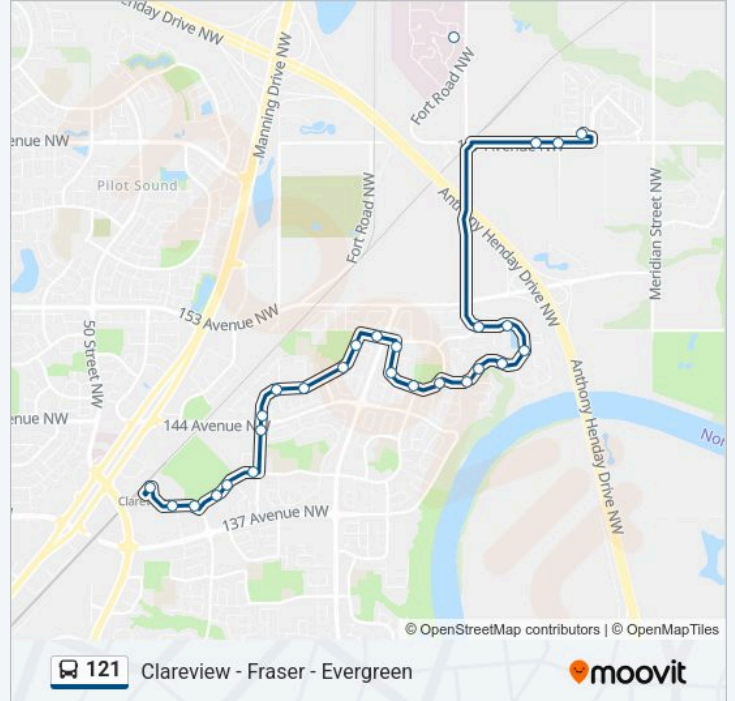

Direction: Evergreen Mobile Park Loop→East Clareview Transit Centre Bay P

27 stops

[VIEW LINE SCHEDULE](#)

Evergreen Mobile Park Loop

10 Street & 167 Avenue

11 Street & 167 Avenue

Alberta Hospital

17 Street & Fraser Way

14 Street & Fraser Way

Fraser Way & Fraser Vista

14 Street & Fraser Way

Fraser Way & 148 Avenue

19 Street & 147 Avenue

21 Street & 147 Avenue

23 Street & 146 Avenue

26 Street & 146 Avenue

26 Street & 151 Avenue

Victoria Trail & 151 Avenue

Kirkness Road & 150 Avenue

Kirkness Road & 148 Avenue

32 Street & Kirkness Road

34 Street & Kirkness Road

Kirkness Road & 145 Avenue

121 bus Time Schedule

121 bus Info**Direction:** Evergreen Mobile Park Loop→East Clareview Transit Centre Bay P**Stops:** 27**Trip Duration:** 23 min**Line Summary:**

36 Street & 144 Avenue
 36 Street & 139 Avenue
 37 Street & 139 Avenue
 38 Street & 139 Avenue
 40 Street & 139 Avenue
 42 Street & 139 Avenue
 East Clareview Transit Centre Bay P