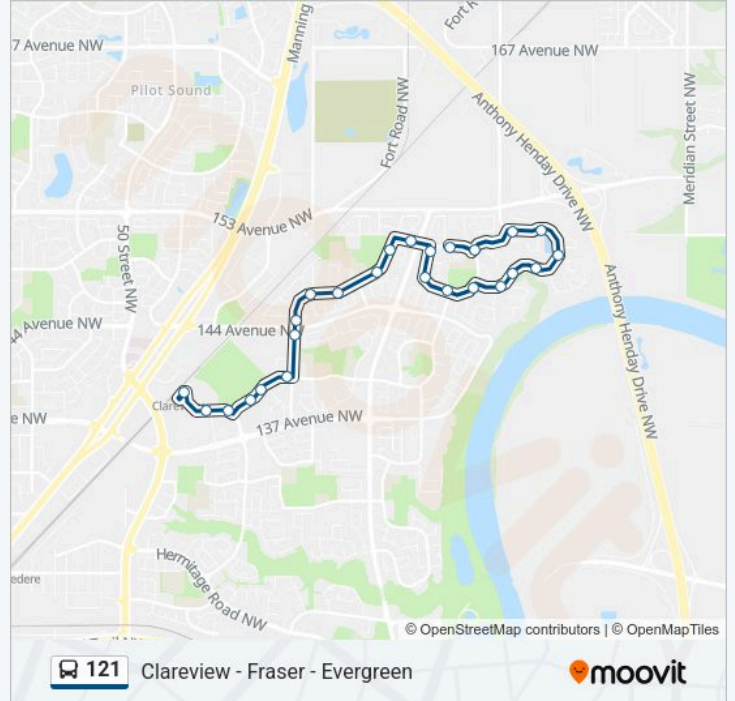

26 Street & 151 Avenue

Victoria Trail & 151 Avenue

Kirkness Road & 150 Avenue

Kirkness Road & 148 Avenue

32 Street & Kirkness Road

34 Street & Kirkness Road

Kirkness Road & 145 Avenue

121 bus Time Schedule

23 Street & 146 Avenue

26 Street & 146 Avenue

26 Street & 151 Avenue

Victoria Trail & 151 Avenue

Kirkness Road & 150 Avenue

Kirkness Road & 148 Avenue

32 Street & Kirkness Road

34 Street & Kirkness Road

121 bus Info

Direction: 25 Street & 151 Avenue→East Clareview Transit Centre Bay P

Stops: 25

Trip Duration: 16 min

Line Summary:

36 Street & 144 Avenue
 36 Street & 139 Avenue
 37 Street & 139 Avenue
 38 Street & 139 Avenue
 40 Street & 139 Avenue
 42 Street & 139 Avenue
 East Clareview Transit Centre Bay P

Direction: East Clareview Transit Centre Bay P → Evergreen Mobile Park Loop

29 stops

[VIEW LINE SCHEDULE](#)

East Clareview Transit Centre Bay P
 42 Street & 139 Avenue
 42 Street & 139 Avenue
 40 Street & 139 Avenue
 38 Street & 139 Avenue
 37 Street & 139 Avenue
 36 Street & 139 Avenue
 36 Street & 144 Avenue
 Kirkness Road & 145 Avenue
 34 Street & Kirkness Road
 32 Street & Kirkness Road
 30 Street & Kirkness Road
 Kirkness Road & 148 Avenue
 Kirkness Road & 151 Avenue
 26 Street & 151 Avenue
 26 Street & 146 Avenue
 23 Street & 146 Avenue
 21 Street & 147 Avenue