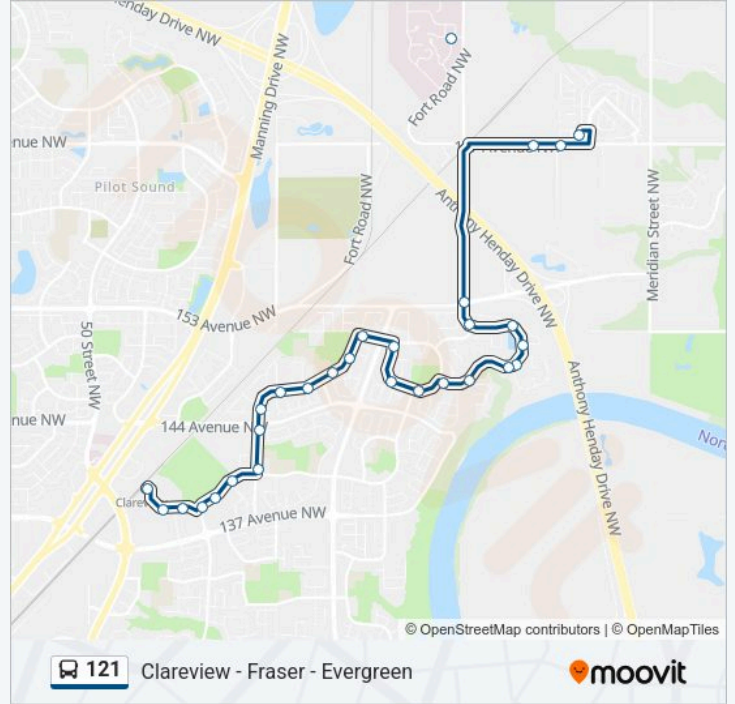

Direction: East Clareview Transit Centre Bay P → Evergreen Mobile Park Loop

29 stops

[VIEW LINE SCHEDULE](#)

East Clareview Transit Centre Bay P
 42 Street & 139 Avenue
 42 Street & 139 Avenue
 40 Street & 139 Avenue
 38 Street & 139 Avenue
 37 Street & 139 Avenue
 36 Street & 139 Avenue
 36 Street & 144 Avenue
 Kirkness Road & 145 Avenue
 34 Street & Kirkness Road
 32 Street & Kirkness Road
 30 Street & Kirkness Road
 Kirkness Road & 148 Avenue
 Kirkness Road & 151 Avenue
 26 Street & 151 Avenue
 26 Street & 146 Avenue
 23 Street & 146 Avenue
 21 Street & 147 Avenue

121 bus Info

Direction: East Clareview Transit Centre Bay P → Evergreen Mobile Park Loop

Stops: 29

Trip Duration: 20 min

Line Summary:

- 19 Street & Fraser Way
- 14 Street & Fraser Way
- Fraser Vista & Fraser Way
- Fraser Way & Fraser Vista
- 13 Street & Fraser Way
- 17 Street & Fraser Way
- 18 Street & 153 Avenue
- Alberta Hospital
- 11 Street & 167 Avenue
- 10 Street & 167 Avenue
- Evergreen Mobile Park Loop