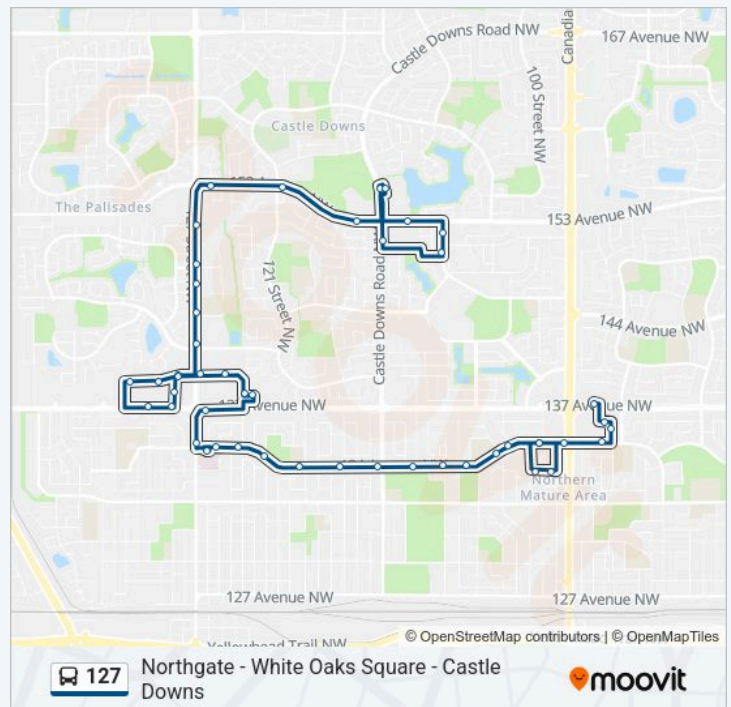

122 Street & 134b Avenue

123a Street & 135 Avenue

125 Street & 135 Avenue

Shepherd's Care Wellness Centre

127 Street & 135 Avenue

127 Street & 137 Avenue

White Oaks Square

123a Street & 140 Avenue

127 Street & 140 Avenue

127 Street & 142 Avenue

Friday

08:30-14:30

Saturday

08:30-16:30

Sunday

Not Operational

127 bus Info

Direction: Northgate Transit Centre Bay E→Castle Downs Transit Centre Bay B

Stops: 48

Trip Duration: 38 min

Line Summary:

127 Street & 145 Avenue

127 Street & 146 Avenue

127 Street & 148 Avenue

127 Street & 152 Avenue

126 Street & 153 Avenue

121 Street & 153 Avenue

Castle Downs Road & 153 Avenue

Castle Downs Transit Centre Bay K

Veterans Way & 153 Avenue

Griesbach Road & Morrison Way

Griesbach Road & Martin Avenue