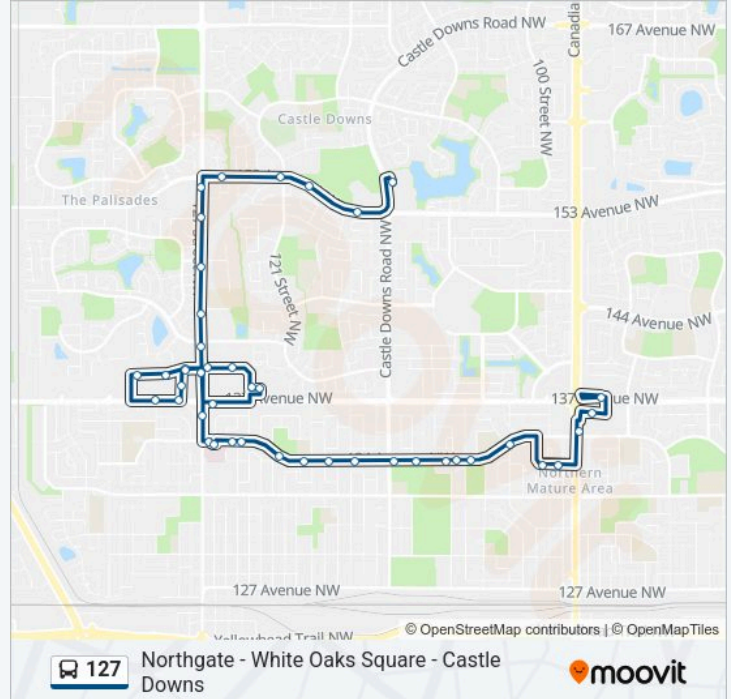

127 Street & 140 Avenue

127 Street & 140 Avenue

127 Street & 137 Avenue

127 Street & 135 Avenue

Shepherd's Care Wellness Centre

125 Street & 135 Avenue

124 Street & 135 Avenue

122 Street & 134b Avenue

120 Street & 134 Avenue

118 Street & 134 Avenue

116 Street & 134 Avenue

113a Street & 134 Avenue

112 Street & 134 Avenue

110 Street & 134 Avenue

109 Street & 134 Avenue

108 Street & 134a Avenue

105 Street & 134a Avenue

103 Street & 134 Avenue

102 Street & 134 Avenue

97 Street & 135 Avenue

Northgate Mall

Northgate Transit Centre Bay E

Direction: White Oaks Square→Northgate Transit Centre Bay E

32 stops

[VIEW LINE SCHEDULE](#)

White Oaks Square

123a Street & 140 Avenue

123a Street & 140 Avenue

127 bus Time Schedule

White Oaks Square→Northgate Transit Centre Bay E
Route Timetable:

Monday	15:47-16:47
Tuesday	15:47-16:47
Wednesday	15:47-16:47
Thursday	15:47-16:47
Friday	15:47-16:47