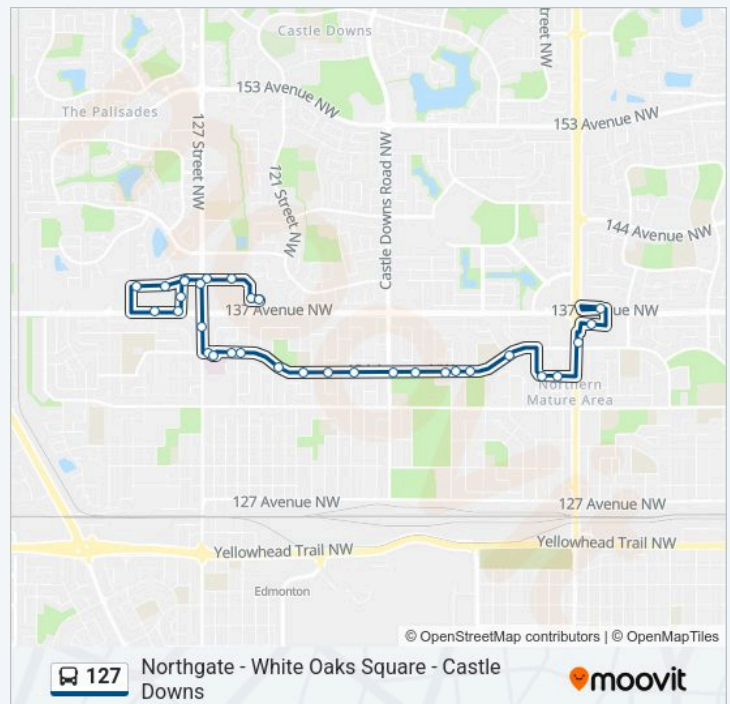

103 Street & 134 Avenue

102 Street & 134 Avenue

97 Street & 135 Avenue

Northgate Mall

Northgate Transit Centre Bay E

Direction: Northgate Transit Centre Bay E→White Oaks Square

24 stops

Saturday

Not Operational

Sunday

08:17-17:17

127 bus Info

Direction: White Oaks Square→Northgate Transit Centre Bay E

Stops: 32

Trip Duration: 23 min

Line Summary:

127 bus Time Schedule

Northgate Transit Centre Bay E→White Oaks Square
Route Timetable:

[VIEW LINE SCHEDULE](#)

Northgate Transit Centre Bay E

Northgate Mall Entrance

Northgate Mall East Entrance

94 Street & 135 Avenue

97 Street & 135 Avenue

102 Street & 135 Avenue

103 Street & 134 Avenue

102 Street & 134 Avenue

102 Street & 135 Avenue

104a Street & 134a Avenue

105 Street & 134a Avenue

107 Street & 134a Avenue