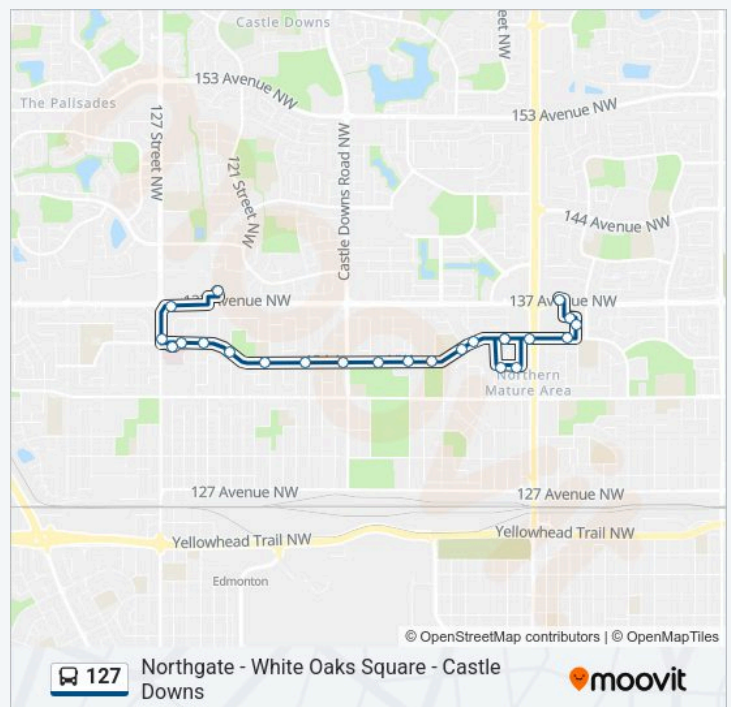

Shepherd's Care Wellness Centre

127 Street & 135 Avenue

127 Street & 137 Avenue

White Oaks Square

Direction: Northgate Transit Centre Bay E→Castle Downs Transit Centre Bay B

48 stops

[VIEW LINE SCHEDULE](#)

127 bus Info

Direction: Northgate Transit Centre Bay E→White Oaks Square

Stops: 24

Trip Duration: 17 min

Line Summary:

127 bus Time Schedule

Northgate Transit Centre Bay E→Castle Downs Transit Centre Bay B Route Timetable: