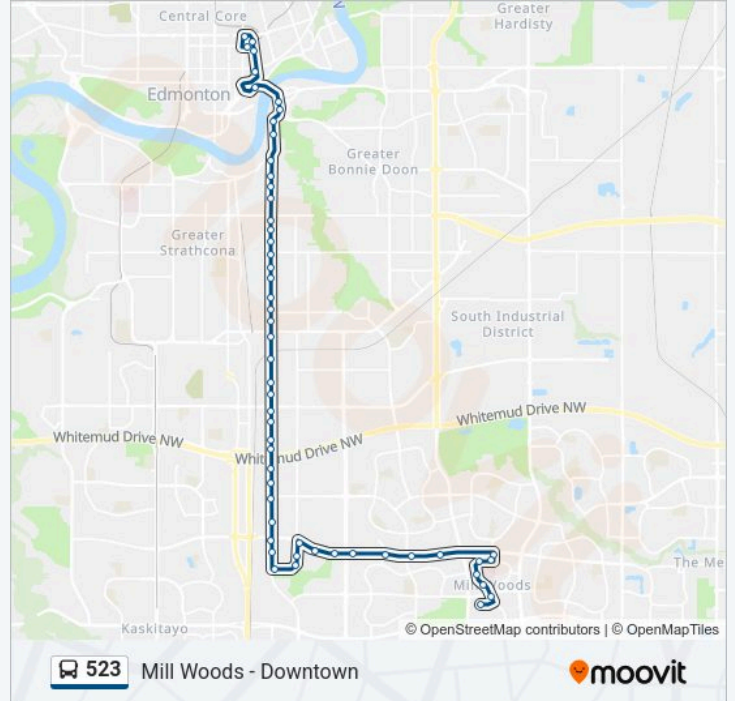

523 bus Info

Direction: 100 Street & 102a Avenue→Mill Woods Transit Centre Bay I

Stops: 54

Trip Duration: 42 min

Line Summary:

99 Street & 69 Avenue

99 Street & 67 Avenue

99 Street & 65 Avenue

97 Street & 32 Avenue

97 Street & 34 Avenue

93 Street & 34 Avenue

92 Street & 34 Avenue

91 Street & 34 Avenue

82 Street & 34 Avenue

Mill Woods Road & 34 Avenue

71 Street & 34 Avenue

58 Street & 34 Avenue

58 Street & Youville Drive W

60 Street & Youville Drive W

Youville Drive W & 31 Avenue

Youville Drive W & 29 Avenue

Hewes Way & 28 Avenue

Mill Woods Transit Centre Bay I

Direction: Mill Woods Transit Centre Bay I → 100 Street & 102a Avenue

51 stops

[VIEW LINE SCHEDULE](#)

Mill Woods Transit Centre Bay I

66 Street & 27 Avenue

Youville Drive W & 28 Avenue

Youville Drive W & 29 Avenue

Youville Drive W & 31 Avenue

60 Street & Youville Drive W