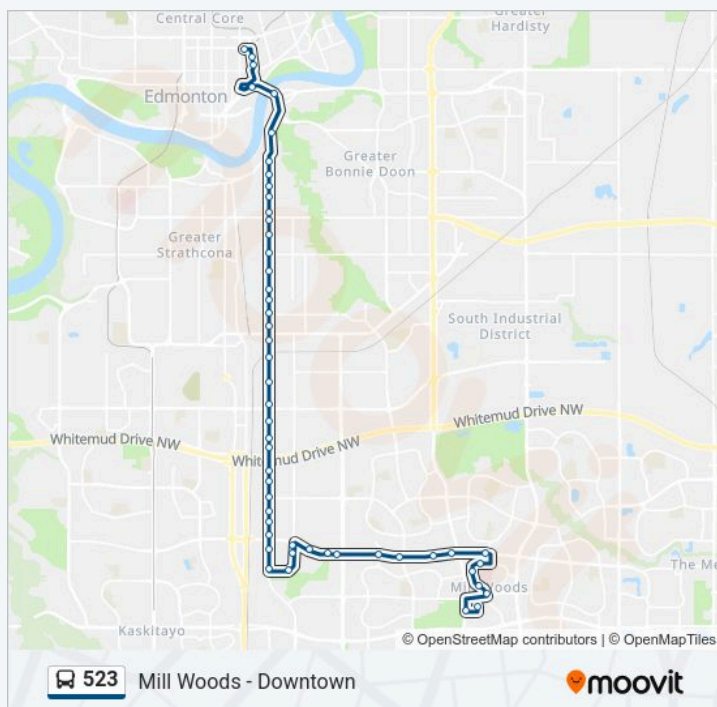

58 Street & 34 Avenue

58 Street & Youville Drive W

60 Street & Youville Drive W

Youville Drive W & 31 Avenue

Youville Drive W & 29 Avenue

Hewes Way & 28 Avenue

Mill Woods Transit Centre Bay I

Direction: Mill Woods Transit Centre Bay I → 100 Street & 102a Avenue

51 stops

[VIEW LINE SCHEDULE](#)

Mill Woods Transit Centre Bay I

66 Street & 27 Avenue

Youville Drive W & 28 Avenue

Youville Drive W & 29 Avenue

Youville Drive W & 31 Avenue

60 Street & Youville Drive W

99 Street & 39 Avenue

99 Street & 41 Avenue

99 Street & 42 Avenue

99 Street & 44 Avenue

523 bus Time Schedule

Mill Woods Transit Centre Bay I → 100 Street & 102a Avenue Route Timetable:

Monday	05:24-00:22
Tuesday	05:24-00:22
Wednesday	05:24-00:22
Thursday	05:24-00:22
Friday	05:24-00:22
Saturday	05:43-23:42
Sunday	06:44-23:43

523 bus Info

Direction: Mill Woods Transit Centre Bay I → 100 Street & 102a Avenue

Stops: 51

Trip Duration: 43 min

Line Summary:

99 Street & 45 Avenue

99 Street & 48 Avenue

99 Street & 51 Avenue