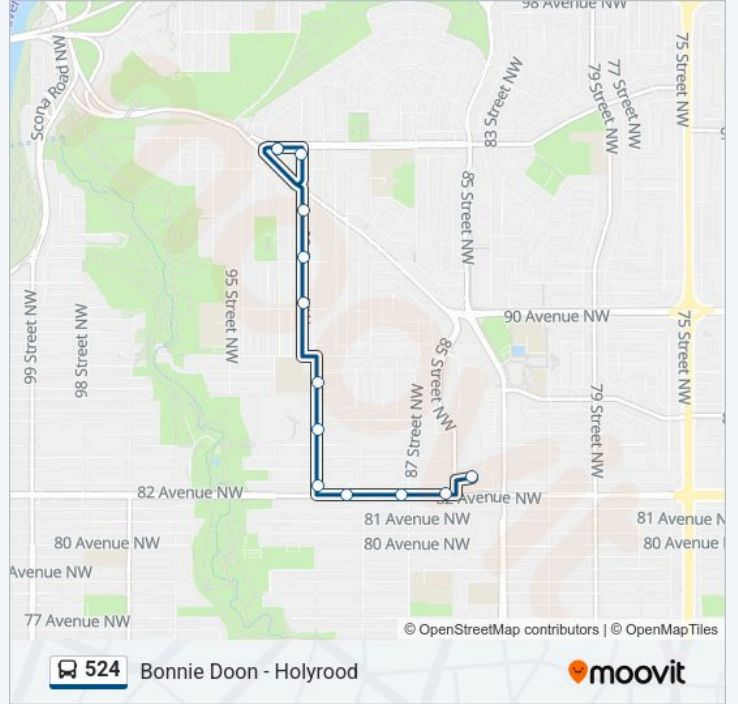

524 bus time schedules and route maps are available in an offline PDF at moovitapp.com. Use the Moovit App to see live bus times, train schedule or subway schedule, and step-by-step directions for all public transit in Edmonton.

© 2025 Moovit - All Rights Reserved