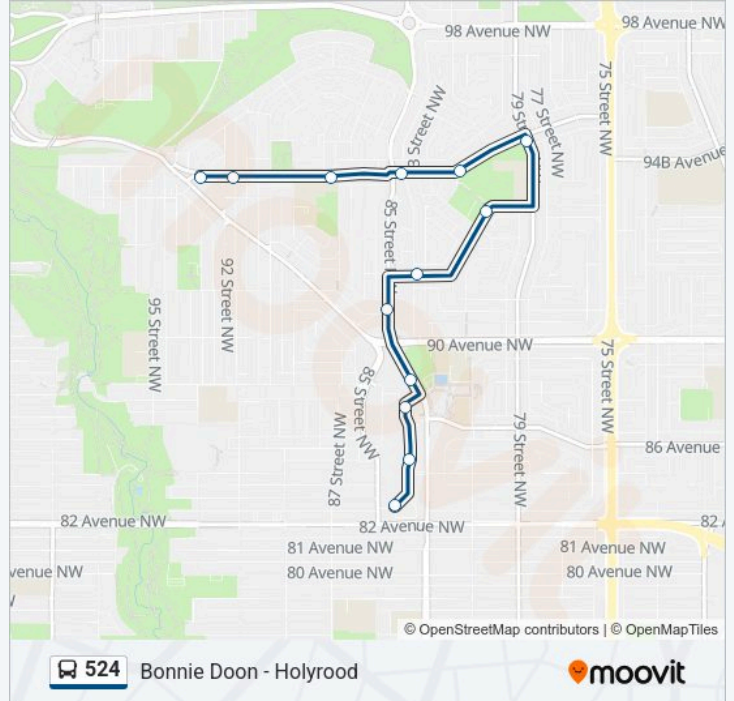

Use the Moovit App to find the closest 524 bus station near you and find out when is the next 524 bus arriving.

Direction: Donnell Road & 95 Avenue→Bonnie Doon Mall South Entrance

13 stops

[VIEW LINE SCHEDULE](#)

Donnell Road & 95 Avenue

92 Street & 95 Avenue

87 Street & 95 Avenue

85 Street & 95 Avenue

Holyrood Road & 95 Avenue

79 Street & 95 Avenue

82 Street & 94 Avenue

83 Street & 93 Avenue

85 Street & 92 Avenue

83 Street & 90 Avenue

Bonnie Doon North Entrance

Bonnie Doon Mall

Bonnie Doon Mall South Entrance

524 bus Time Schedule

Donnell Road & 95 Avenue→Bonnie Doon Mall South Entrance Route Timetable:

Monday	09:10-17:10
Tuesday	09:10-17:10
Wednesday	09:10-17:10
Thursday	09:10-17:10
Friday	09:10-17:10
Saturday	10:39-16:39
Sunday	10:38-15:38

524 bus Info**Direction:** Donnell Road & 95 Avenue→Bonnie Doon Mall South Entrance**Stops:** 13**Trip Duration:** 16 min**Line Summary:**