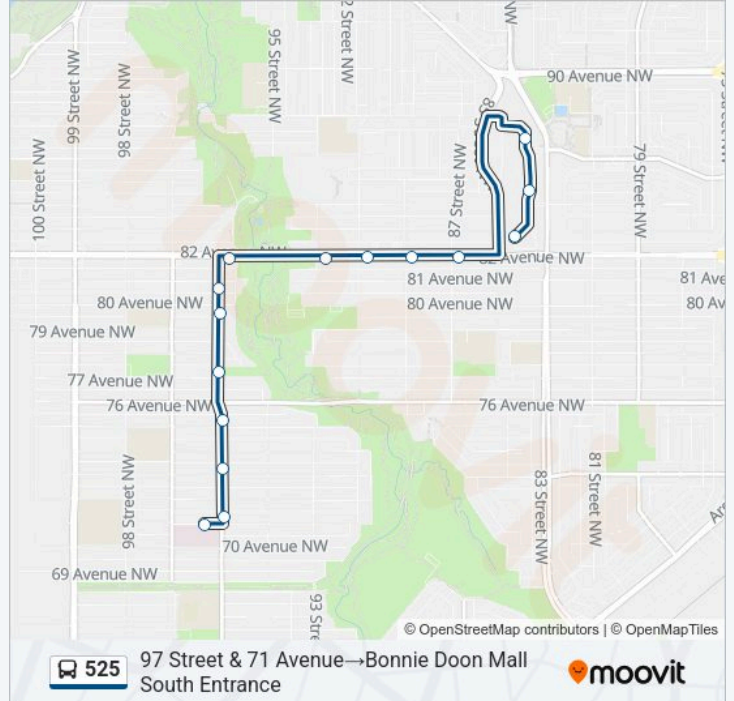

Direction: 97 Street & 71 Avenue→Bonnie Doon Mall South Entrance

15 stops

[VIEW LINE SCHEDULE](#)

97 Street & 71 Avenue

96 Street & 71 Avenue

96 Street & 73 Avenue

96 Street & 75 Avenue

96 Street & 77 Avenue

96 Street & 80 Avenue

96 Street & 81 Avenue

96 Street & 82 Avenue

93 Street & 82 Avenue

91 Street & 82 Avenue

89 Street & 82 Avenue

87 Street & 82 Avenue

Bonnie Doon North Entrance

Bonnie Doon Mall

Bonnie Doon Mall South Entrance

525 bus Time Schedule

97 Street & 71 Avenue→Bonnie Doon Mall South Entrance Route Timetable:

Monday	09:40-17:42
Tuesday	09:40-17:42
Wednesday	09:40-17:42
Thursday	09:40-17:42
Friday	09:40-17:42
Saturday	11:11-17:11
Sunday	11:10-16:10

525 bus Info**Direction:** 97 Street & 71 Avenue→Bonnie Doon Mall South Entrance**Stops:** 15**Trip Duration:** 12 min**Line Summary:**

Direction: Bonnie Doon Mall South Entrance→97 Street & 71 Avenue

15 stops