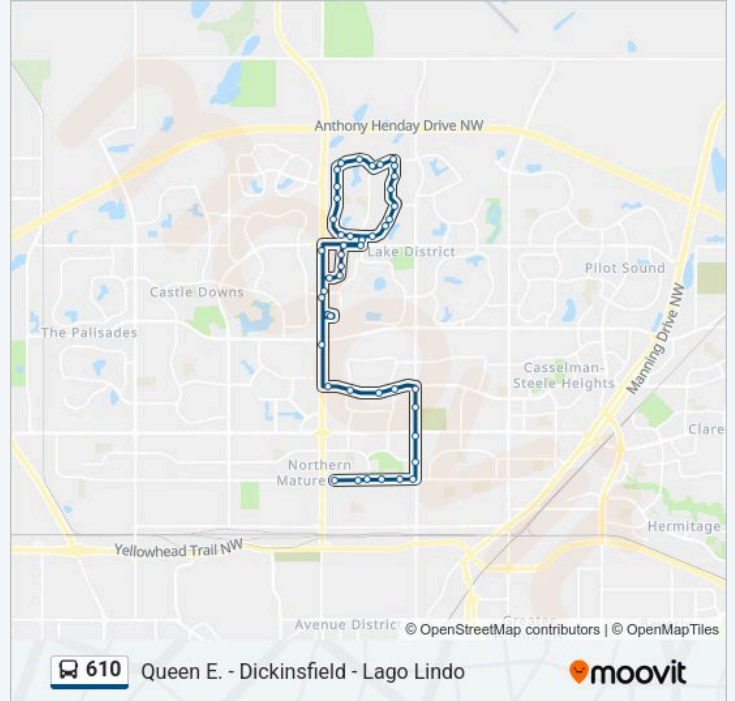

### 610 bus Info

**Direction:** Eaux Claires Transit Centre Bay D→95 Street & 132 Avenue

**Stops:** 46

**Trip Duration:** 46 min

**Line Summary:**

95 Street & 178a Avenue

95 Street & 176 Avenue

95 Street & 174 Avenue

97 Street & 153 Avenue

97 Street & 144 Avenue

94 Street & 144 Avenue

88a Street & 144 Avenue

87 Street & 144 Avenue

82 Street & 144 Avenue

82 Street & 141 Avenue

82 Street & 137 Avenue

82 Street & 134 Avenue

82 Street & 132 Avenue

85 Street & 132 Avenue

88 Street & 132 Avenue

90 Street & 132 Avenue

91 Street & 132 Avenue

95 Street & 132 Avenue

 Queen E. - Dickinsfield - Lago Lindo 

**Direction: Eaux Claires Transit Centre Bay D→87 Street & 144 Avenue**

36 stops

[VIEW LINE SCHEDULE](#)

Eaux Claires Transit Centre Bay D

97 Street & 160 Avenue

**610 bus Time Schedule**

Eaux Claires Transit Centre Bay D→87 Street & 144 Avenue Route Timetable: