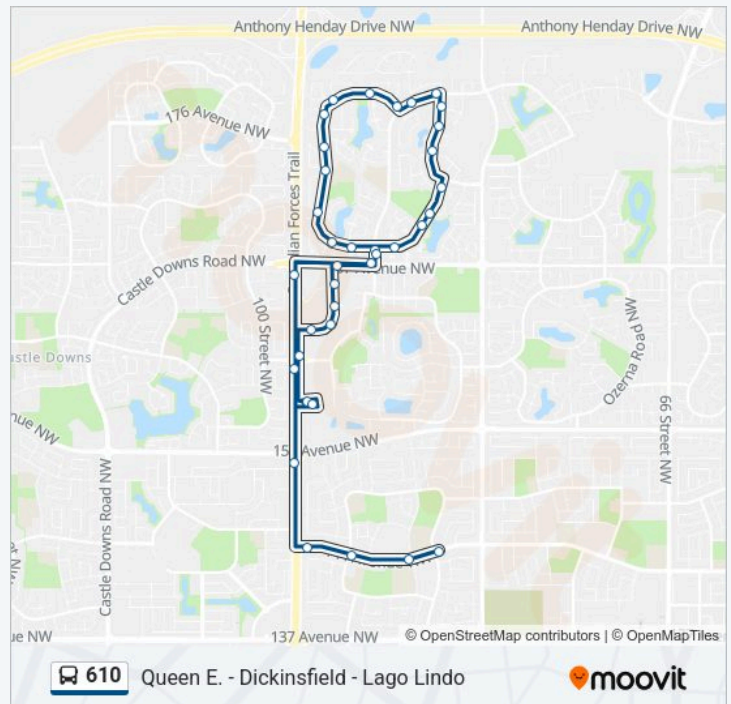

93 Street & 168 Avenue

91 Street & 168 Avenue

91 Street & 167 Avenue

97 Street & Castle Downs Road

97 Street & 160 Avenue

Eaux Claires Transit Centre Bay Q

97 Street & 153 Avenue

97 Street & 144 Avenue

### 610 bus Info

**Direction:** Eaux Claires Transit Centre Bay D→87 Street & 144 Avenue

**Stops:** 36

**Trip Duration:** 36 min

**Line Summary:**

88a Street & 144 Avenue

87 Street & 144 Avenue

**Direction: 95a Street & 132 Avenue  
Nearside→Eaux Claires Transit Centre Bay Q**

48 stops

[VIEW LINE SCHEDULE](#)

95a Street & 132 Avenue Nearside

95 Street & 132 Avenue

91 Street & 132 Avenue

90 Street & 132 Avenue

88 Street & 132 Avenue

85 Street & 132 Avenue