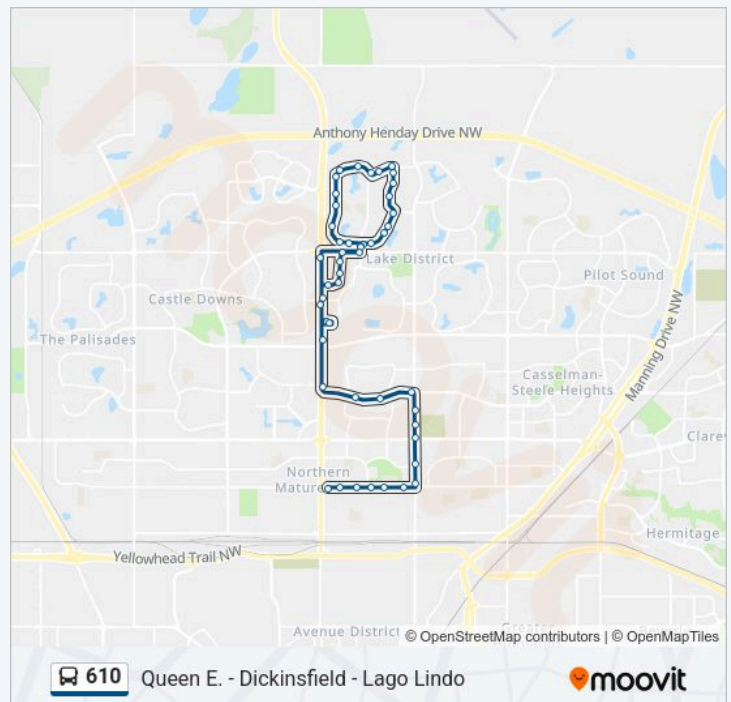

97 Street & 144 Avenue

97 Street & 153 Avenue

Eaux Claires Transit Centre Bay D

97 Street & 160 Avenue

97 Street & 162 Avenue

95 Street & 162 Avenue

95 Street & 165 Avenue

95 Street & 165 Avenue

95 Street & 167 Avenue

91 Street & 167 Avenue

91 Street & Klarvatten Road

90 Street & Klarvatten Road

**610 bus Time Schedule**

95a Street & 132 Avenue Nearside→Eaux Claires  
Transit Centre Bay Q Route Timetable:

Monday	15:10-15:25
Tuesday	15:10-15:25
Wednesday	15:10-15:25
Thursday	12:12-14:30
Friday	15:10-15:25
Saturday	Not Operational
Sunday	Not Operational

**610 bus Info**

**Direction:** 95a Street & 132 Avenue Nearside→Eaux  
Claires Transit Centre Bay Q

**Stops:** 48

**Trip Duration:** 63 min

**Line Summary:**

Klarvatten Road & Klarvatten Bay

Klarvatten Road & Klarvatten Cove

Klarvatten Road & Klarvatten Court

87 Street & 175 Avenue

87 Street & 177 Avenue