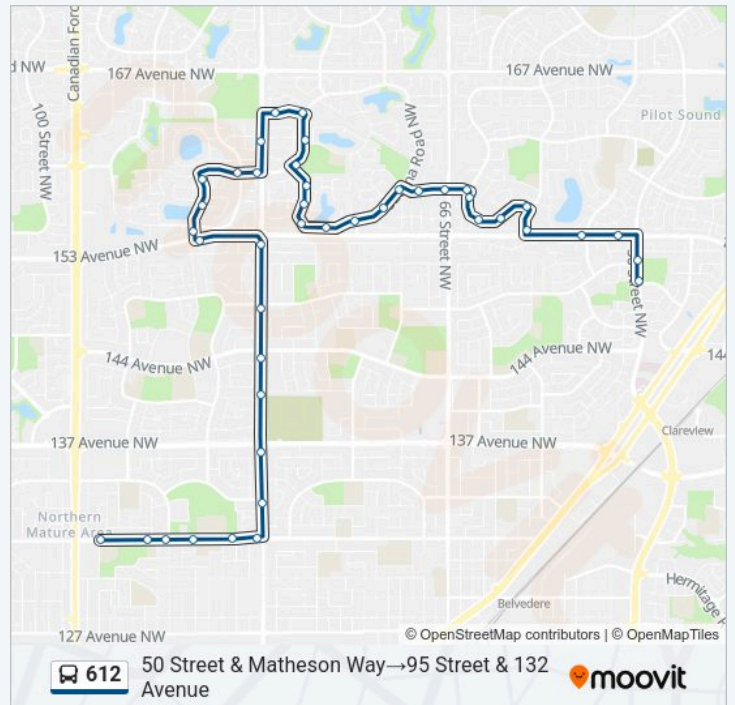

60 Street & 156 Avenue

63 Street & 156 Avenue

64 Street & 157 Avenue

64 Street & 158 Avenue

67 Street & 158 Avenue

68 Street & 158 Avenue

Ozerna Road & 158 Avenue

94 Ozerna Road

81 Street & 164 Avenue

82 Street & 162 Avenue

82 Street & 160 Avenue

84 Street & 160 Avenue

88 Street & 159a Avenue

88 Street & 158 Avenue

88 Street & 156 Avenue

88 Street & 153 Avenue

82 Street & 153 Avenue

82 Street & 149a Avenue

82 Street & 144 Avenue

82 Street & 141 Avenue

82 Street & 137 Avenue

82 Street & 134 Avenue

Sunday

Not Operational

612 bus Info

Direction: 50 Street & Matheson Way→95 Street & 132 Avenue

Stops: 42

Trip Duration: 35 min

Line Summary:

82 Street & 132 Avenue

85 Street & 132 Avenue

88 Street & 132 Avenue