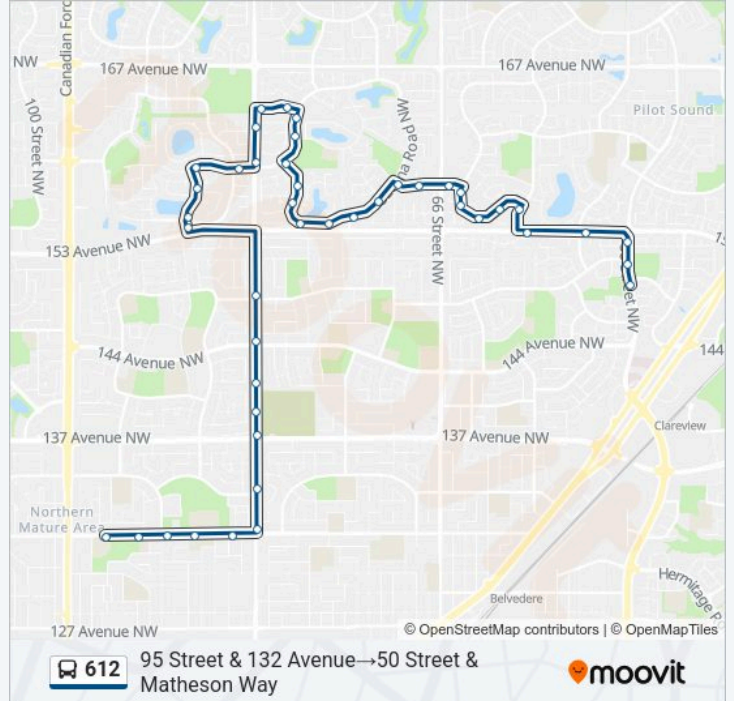

Direction: 95 Street & 132 Avenue → 50 Street & Matheson Way

43 stops

[VIEW LINE SCHEDULE](#)

- 95 Street & 132 Avenue
- 91 Street & 132 Avenue
- 90 Street & 132 Avenue
- 88 Street & 132 Avenue
- 85 Street & 132 Avenue
- 82 Street & 132 Avenue
- 82 Street & 134 Avenue
- 82 Street & 137 Avenue
- 82 Street & 139 Avenue
- 82 Street & 141 Avenue
- 82 Street & 144 Avenue
- 82 Street & 149a Avenue
- 88 Street & 153 Avenue
- 88 Street & 156 Avenue
- 88 Street & 158a Avenue
- 88 Street & 160 Avenue
- 84 Street & 160 Avenue
- 82 Street & 160 Avenue
- 82 Street & 162 Avenue

612 bus Info

Direction: 95 Street & 132 Avenue → 50 Street & Matheson Way

Stops: 43

Trip Duration: 38 min

Line Summary:

- 81 Street & 164 Avenue
- 79 Street & 164 Avenue
- 77 Street & 164 Avenue
- 77 Street & 162 Avenue
- 78 Street & 160 Avenue
- 78 Street & 158 Avenue
- 78 Street & 157 Avenue
- 78 Street & 154 Avenue
- Mayliewan Close & 154 Avenue
- 73a Street & Ozerna Road
- 91 Ozerna Road
- Ozerna Road & 158 Avenue
- 68 Street & 158 Avenue
- 66 Street & 158 Avenue
- 64 Street & 158 Avenue
- 64 Street & 157 Avenue
- 63 Street & 156 Avenue
- 60 Street & 156 Avenue
- 59a Street & 156 Avenue
- 59a Street & 153 Avenue
- 54 Street & 153 Avenue
- 50 Street & 153 Avenue
- 50 Street & Mcleod Road
- 50 Street & Matheson Way

Direction: 50 Street & Matheson Way → 95 Street & 132 Avenue

42 stops

[VIEW LINE SCHEDULE](#)

- 50 Street & Matheson Way
- 50 Street & Mcleod Road
- 50 Street & 153 Avenue
- 54 Street & 153 Avenue

612 bus Time Schedule

60 Street & 156 Avenue

63 Street & 156 Avenue

64 Street & 157 Avenue

64 Street & 158 Avenue

67 Street & 158 Avenue

68 Street & 158 Avenue

Ozerna Road & 158 Avenue

94 Ozerna Road