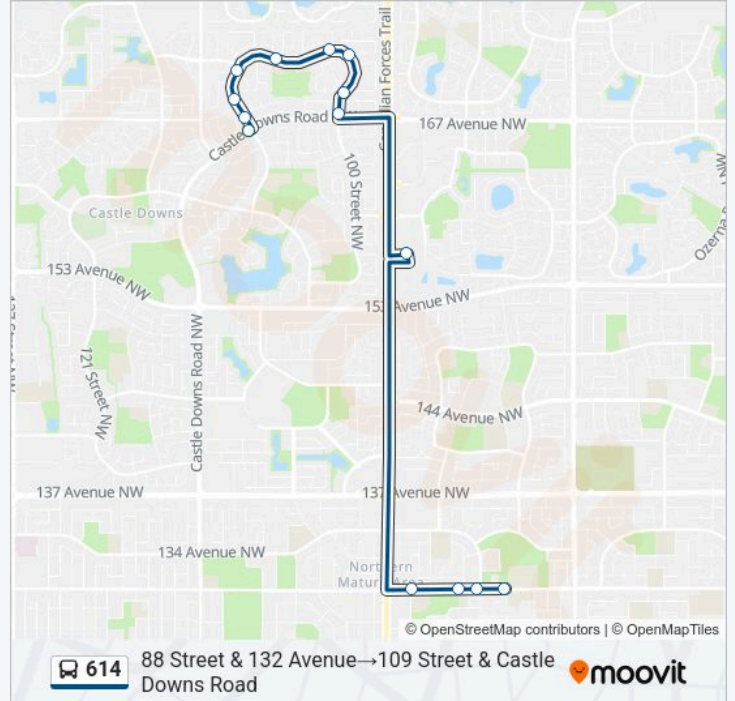

(1) 88 Street & 132 Avenue→109 Street & Castle Downs Road: 15:25(2) 109 Street & Castle Downs Road→88 Street & 132 Avenue: 07:28-08:08

Use the Moovit App to find the closest 614 bus station near you and find out when is the next 614 bus arriving.

Direction: 88 Street & 132 Avenue→109 Street & Castle Downs Road

14 stops

[VIEW LINE SCHEDULE](#)

88 Street & 132 Avenue
90 Street & 132 Avenue
91 Street & 132 Avenue
95 Street & 132 Avenue
Eaux Claires Transit Centre Bay K
100 Street & Castle Downs Road
100 Street & 169 Avenue
100 Street & 171a Avenue
102 Street & 172 Avenue
106 Street & 172 Avenue
109 Street & 171 Avenue
109 Street & 168a Avenue
109 Street & 168 Avenue
109 Street & Castle Downs Road

614 bus Time Schedule

88 Street & 132 Avenue→109 Street & Castle Downs Road Route Timetable:

Monday	15:25
Tuesday	15:25
Wednesday	15:28
Thursday	14:25
Friday	15:25
Saturday	Not Operational
Sunday	Not Operational

614 bus Info

Direction: 88 Street & 132 Avenue→109 Street & Castle Downs Road

Stops: 14

Trip Duration: 29 min

Line Summary:

Direction: 109 Street & Castle Downs Road→88 Street & 132 Avenue

13 stops

[VIEW LINE SCHEDULE](#)