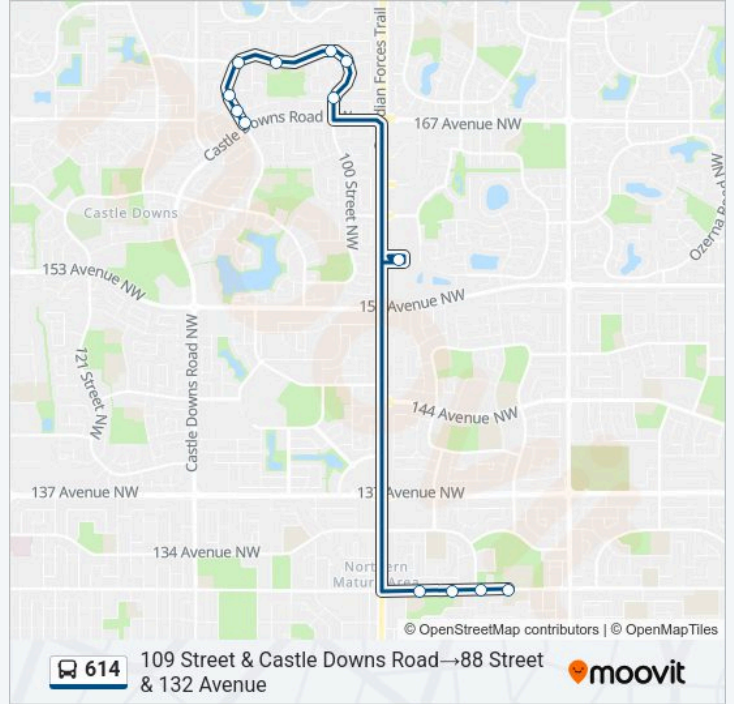

614 bus time schedules and route maps are available in an offline PDF at moovitapp.com. Use the Moovit App to see live bus times, train schedule or subway schedule, and step-by-step directions for all public transit in Edmonton.

© 2025 Moovit - All Rights Reserved