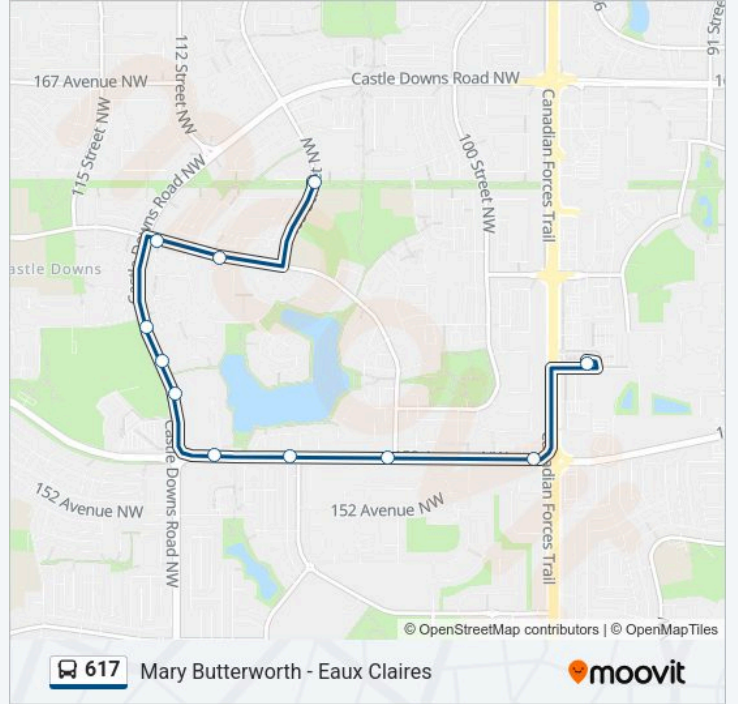

617 bus Info

Direction: 109 Street & 164 Avenue→Eaux Claires Transit Centre Bay F

Stops: 11

Trip Duration: 16 min

Line Summary:

**Direction: Eaux Claires Transit Centre Bay Q→109 Street & 163 Avenue**

11 stops

[VIEW LINE SCHEDULE](#)

- Eaux Claires Transit Centre Bay Q
- 97 Street & 153 Avenue
- Beaumaris Road & 153 Avenue
- Griesbach Road & 153 Avenue
- Castle Downs Road & 153 Avenue
- Castle Downs Transit Centre Bay K
- Castle Downs Road & 156 Avenue
- Castle Downs Road & 157 Avenue
- Castle Downs Road & Beaumaris Road
- 112 Street & Beaumaris Road
- 109 Street & 163 Avenue

**617 bus Time Schedule**

Eaux Claires Transit Centre Bay Q→109 Street & 163 Avenue Route Timetable:

Monday	08:12
Tuesday	08:12
Wednesday	08:12
Thursday	08:12
Friday	08:12
Saturday	Not Operational
Sunday	Not Operational

**617 bus Info**

**Direction:** Eaux Claires Transit Centre Bay Q→109 Street & 163 Avenue

**Stops:** 11

**Trip Duration:** 13 min

**Line Summary:**

617 bus time schedules and route maps are available in an offline PDF at [moovitapp.com](https://moovitapp.com). Use the Moovit App to see live bus times, train schedule or subway schedule, and step-by-step directions for all public transit in Edmonton.