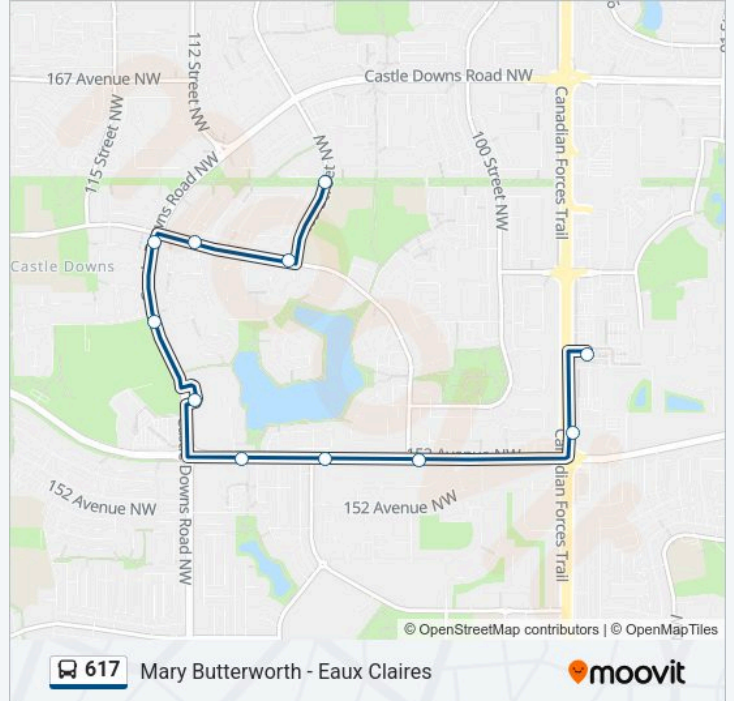

Use the Moovit App to find the closest 617 bus station near you and find out when is the next 617 bus arriving.

Direction: 109 Street & 164 Avenue→Eaux Claires Transit Centre Bay F

11 stops

[VIEW LINE SCHEDULE](#)

- 109 Street & 164 Avenue
- 109 Street & Beaumaris Road
- 112 Street & Beaumaris Road
- Castle Downs Road & 162 Avenue
- Castle Downs Road & 157 Avenue
- Castle Downs Transit Centre Bay D
- Veterans Way & 153 Avenue
- Griesbach Road & 153 Avenue
- Beaumaris Road & 153 Avenue
- 97 Street & 153 Avenue
- Eaux Claires Transit Centre Bay F

617 bus Time Schedule

109 Street & 164 Avenue→Eaux Claires Transit Centre Bay F Route Timetable:

Monday	15:13-15:16
Tuesday	15:13-15:16
Wednesday	15:16-15:19
Thursday	14:18-14:26
Friday	15:16-15:19
Saturday	Not Operational
Sunday	Not Operational

617 bus Info

Direction: 109 Street & 164 Avenue→Eaux Claires Transit Centre Bay F

Stops: 11

Trip Duration: 16 min

Line Summary:

**Direction: Eaux Claires Transit Centre Bay Q→109 Street & 163 Avenue**

11 stops