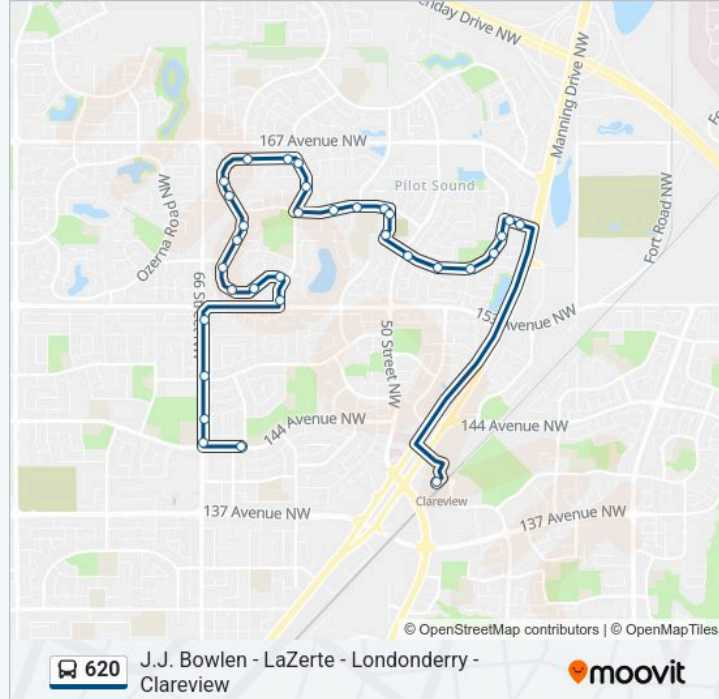

620 bus Info

Direction: 62 Street & 144 Avenue→West Clareview Transit Centre Bay H

Stops: 32

Trip Duration: 31 min

Line Summary:

Hollick Kenyon Road & 162 Avenue

54a Street & 162 Avenue

54 Street & 162 Avenue

54 Street & 159 Avenue

50 Street & Brintnell Boulevard

47 Street & Brintnell Boulevard

45 Street & Brintnell Boulevard

Brintnell Boulevard & 157a Avenue

Brintnell Boulevard & 159 Avenue

Brintnell Boulevard & 160 Avenue

38 Street & 160 Avenue

West Clareview Transit Centre Bay H

Direction: West Clareview Transit Centre Bay H → 63 Street & 144 Avenue

34 stops

[VIEW LINE SCHEDULE](#)

West Clareview Transit Centre Bay H

Manning Drive & 160 Avenue

38 Street & 160 Avenue

Brintnell Boulevard & 160 Avenue

Brintnell Boulevard & 157a Avenue

45 Street & Brintnell Boulevard

47 Street & Brintnell Boulevard

48 Street & Brintnell Boulevard

54 Street & 159 Avenue