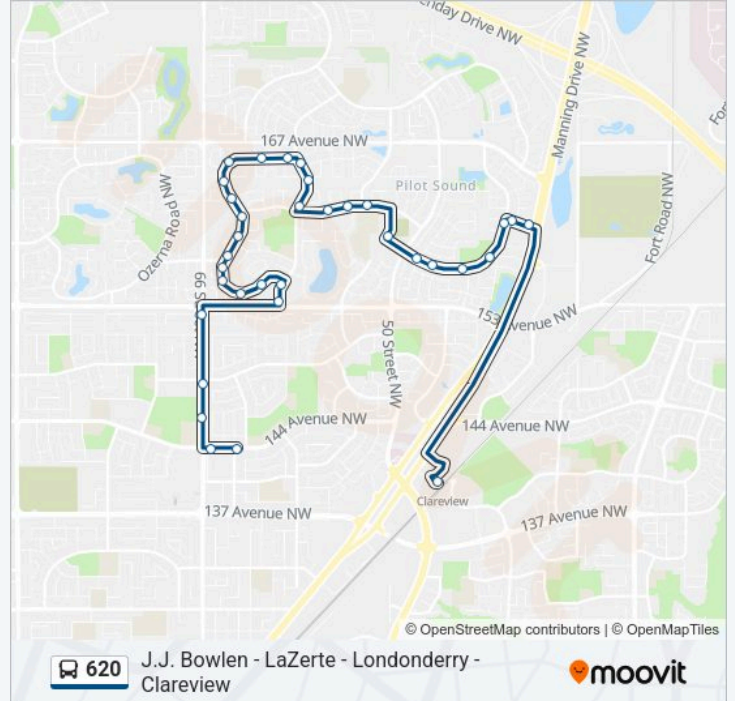

54 Street & 159 Avenue

50 Street & Brintnell Boulevard

47 Street & Brintnell Boulevard

45 Street & Brintnell Boulevard

Brintnell Boulevard & 157a Avenue

Brintnell Boulevard & 159 Avenue

Brintnell Boulevard & 160 Avenue

38 Street & 160 Avenue

West Clareview Transit Centre Bay H

Direction: West Clareview Transit Centre Bay H → 63 Street & 144 Avenue

34 stops

[VIEW LINE SCHEDULE](#)

West Clareview Transit Centre Bay H

Manning Drive & 160 Avenue

38 Street & 160 Avenue

Brintnell Boulevard & 160 Avenue

Brintnell Boulevard & 157a Avenue

45 Street & Brintnell Boulevard

47 Street & Brintnell Boulevard

48 Street & Brintnell Boulevard

54 Street & 159 Avenue

620 bus Info

Direction: West Clareview Transit Centre Bay H → 63 Street & 144 Avenue

Stops: 34

Trip Duration: 31 min

Line Summary:

- 61 Street & 165 Avenue
- 63 Street & 165 Avenue
- 64 Street & 164 Avenue
- 64 Street & 162b Avenue
- 64 Street & 162 Avenue
- 64 Street & 160 Avenue
- 64 Street & 158 Avenue
- 64 Street & 158 Avenue
- 64 Street & 157 Avenue
- 63 Street & 156 Avenue
- 60 Street & 156 Avenue
- 59a Street & 156 Avenue
- 59a Street & 153 Avenue
- 66 Street & 153 Avenue
- 66 Street & 149 Avenue
- 66 Street & 146 Avenue
- 66 Street & 144 Avenue
- 63 Street & 144 Avenue