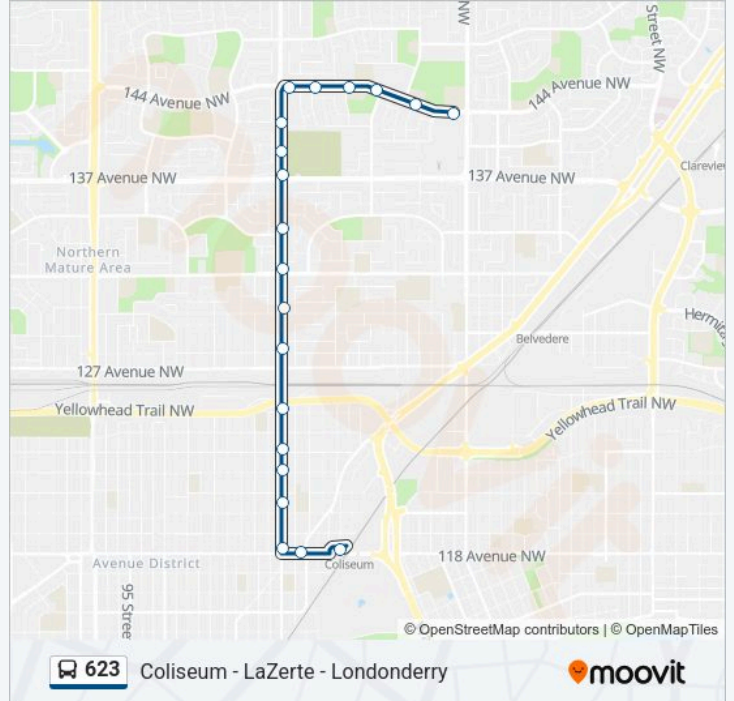

Coliseum Transit Centre Bay C

80 Street & 118 Avenue

82 Street & 118 Avenue

82 Street & 120 Avenue

82 Street & 122 Avenue

82 Street & 123 Avenue

82 Street & 125 Avenue

82 Street & 128 Avenue

82 Street & 130 Avenue

82 Street & 132 Avenue

82 Street & 134 Avenue

82 Street & 137 Avenue

82 Street & 139 Avenue

82 Street & 141 Avenue

82 Street & 144 Avenue

79 Street & 144 Avenue

76 Street & 144 Avenue

74 Street & 144 Avenue

71 Street & 144 Avenue

69 Street & 144 Avenue

**623 bus Time Schedule**

Coliseum Transit Centre Bay C→69 Street & 144 Avenue Route Timetable:

Monday	08:08
Tuesday	08:08
Wednesday	08:08
Thursday	08:08
Friday	08:08
Saturday	Not Operational
Sunday	Not Operational

**623 bus Info**

**Direction:** Coliseum Transit Centre Bay C→69 Street & 144 Avenue

**Stops:** 20

**Trip Duration:** 19 min

**Line Summary:**

**Direction: 66 Street & 144 Avenue→Coliseum  
Transit Centre Bay C**