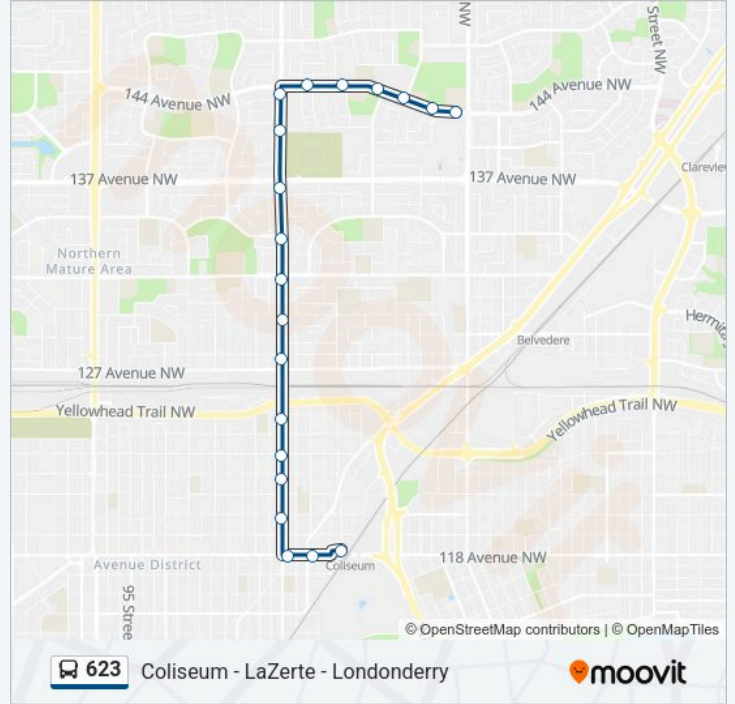

Use the Moovit App to find the closest 623 bus station near you and find out when is the next 623 bus arriving.

**Direction: Coliseum Transit Centre Bay C→69 Street & 144 Avenue**

20 stops

[VIEW LINE SCHEDULE](#)

**623 bus Info**

**Direction:** Coliseum Transit Centre Bay C→69 Street & 144 Avenue

**Stops:** 20

**Trip Duration:** 19 min

**Line Summary:**

**Direction: 66 Street & 144 Avenue→Coliseum  
Transit Centre Bay C**

20 stops

[VIEW LINE SCHEDULE](#)

- 66 Street & 144 Avenue
- 69 Street & 144 Avenue
- 72 Street & 144 Avenue
- 74 Street & 144 Avenue
- 76 Street & 144 Avenue
- 79 Street & 144 Avenue
- 82 Street & 144 Avenue
- 82 Street & 141 Avenue
- 82 Street & 137 Avenue
- 82 Street & 134 Avenue
- 82 Street & 132 Avenue
- 82 Street & 130 Avenue
- 82 Street & 128 Avenue
- 82 Street & 125 Avenue
- 82 Street & 123 Avenue
- 82 Street & 122 Avenue
- 82 Street & 120 Avenue
- 82 Street & 118 Avenue

**623 bus Info**

**Direction:** 66 Street & 144 Avenue→Coliseum Transit Centre Bay C

**Stops:** 20

**Trip Duration:** 22 min

**Line Summary:**

80 Street & 118 Avenue

Coliseum Transit Centre Bay C

623 bus time schedules and route maps are available in an offline PDF at [moovitapp.com](https://moovitapp.com). Use the Moovit App to see live bus times, train schedule or subway schedule, and step-by-step directions for all public transit in Edmonton.