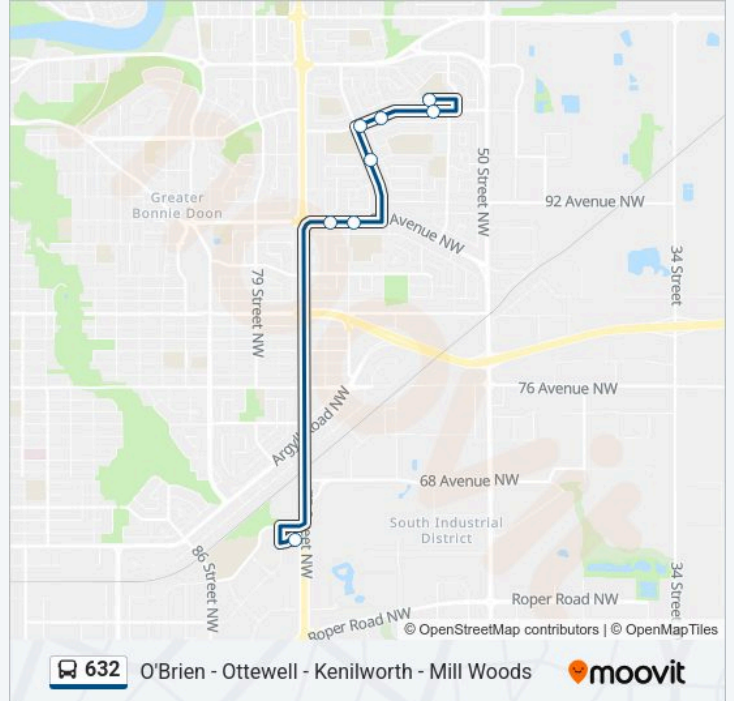

Use the Moovit App to find the closest 632 bus station near you and find out when is the next 632 bus arriving.

Direction: Davies Transit Centre Bay A→61 Street & 95 Avenue

8 stops

[VIEW LINE SCHEDULE](#)

Davies Transit Centre Bay A

73 Street & 90 Avenue

71 Street & 90 Avenue

Ottewell Road & 93a Avenue

Ottewell Road & 94b Avenue

68 Street & 94b Avenue

61 Street & 94b Avenue

61 Street & 95 Avenue

632 bus Info**Direction:** Davies Transit Centre Bay A→61 Street & 95 Avenue**Stops:** 8**Trip Duration:** 17 min**Line Summary:**

Direction: 61 Street & 95 Avenue→Davies Transit Centre Bay A

9 stops

[VIEW LINE SCHEDULE](#)

632 bus Info

Direction: 61 Street & 95 Avenue→Davies Transit Centre Bay A

Stops: 9

Trip Duration: 24 min

Line Summary:

Direction: Ottewell Road & 94 Avenue→Davies Transit Centre Bay A

5 stops

[VIEW LINE SCHEDULE](#)