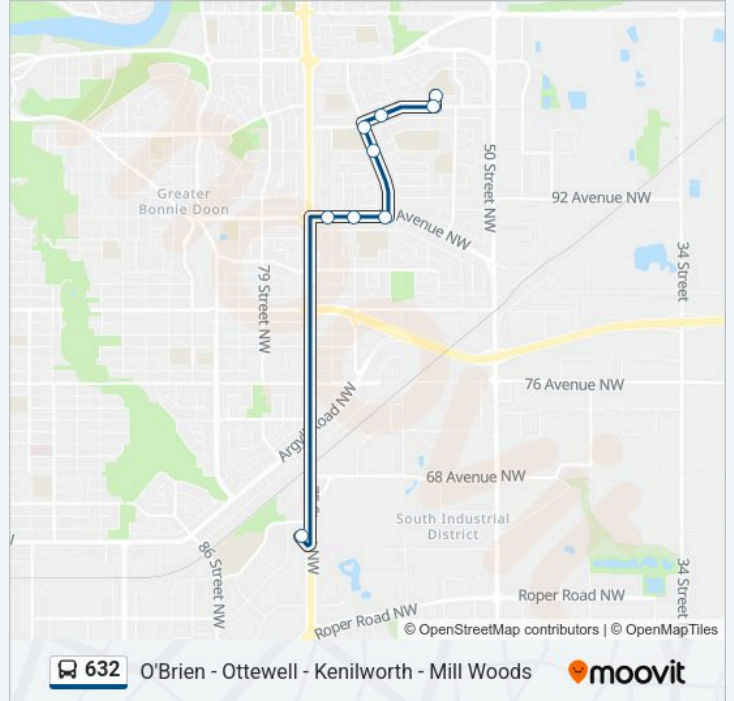

632 bus Info**Direction:** Davies Transit Centre Bay A→61 Street & 95 Avenue**Stops:** 8**Trip Duration:** 17 min**Line Summary:**

Direction: 61 Street & 95 Avenue→Davies Transit Centre Bay A

9 stops

[VIEW LINE SCHEDULE](#)

- 61 Street & 95 Avenue
- 61 Street & 94b Avenue
- 68 Street & 94b Avenue
- Ottewell Road & 94b Avenue
- Ottewell Road & 94 Avenue
- Ottewell Road & 90 Avenue
- 71 Street & 90 Avenue
- 73 Street & 90 Avenue
- Davies Transit Centre Bay A

632 bus Info

Direction: 61 Street & 95 Avenue→Davies Transit Centre Bay A

Stops: 9

Trip Duration: 24 min

Line Summary:

Direction: Ottewell Road & 94 Avenue→Davies Transit Centre Bay A

5 stops

[VIEW LINE SCHEDULE](#)

Ottewell Road & 94 Avenue

Ottewell Road & 90 Avenue

71 Street & 90 Avenue

73 Street & 90 Avenue

Davies Transit Centre Bay A

632 bus Time Schedule

Ottewell Road & 94 Avenue→Davies Transit Centre Bay A Route Timetable: