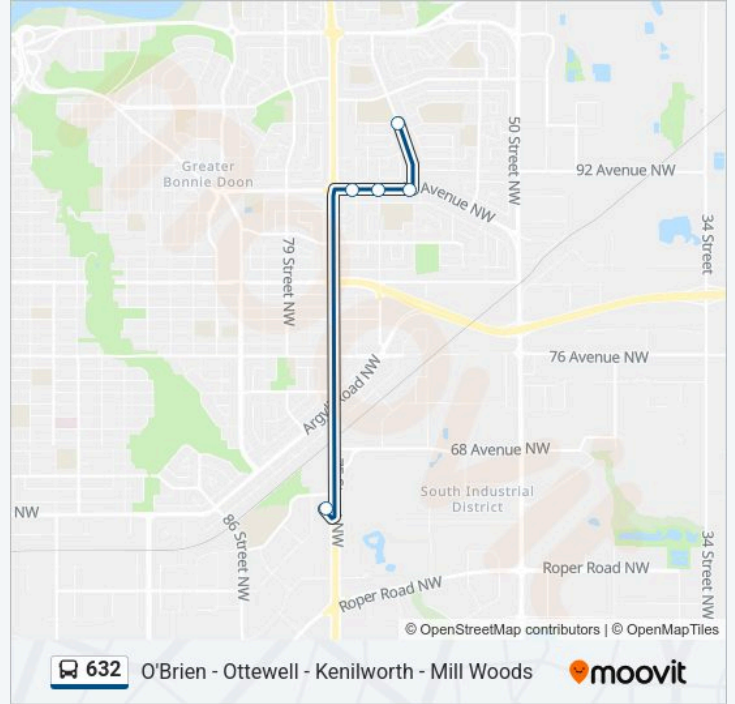

632 bus time schedules and route maps are available in an offline PDF at moovitapp.com. Use the Moovit App to see live bus times, train schedule or subway schedule, and step-by-step directions for all public transit in Edmonton.

© 2025 Moovit - All Rights Reserved