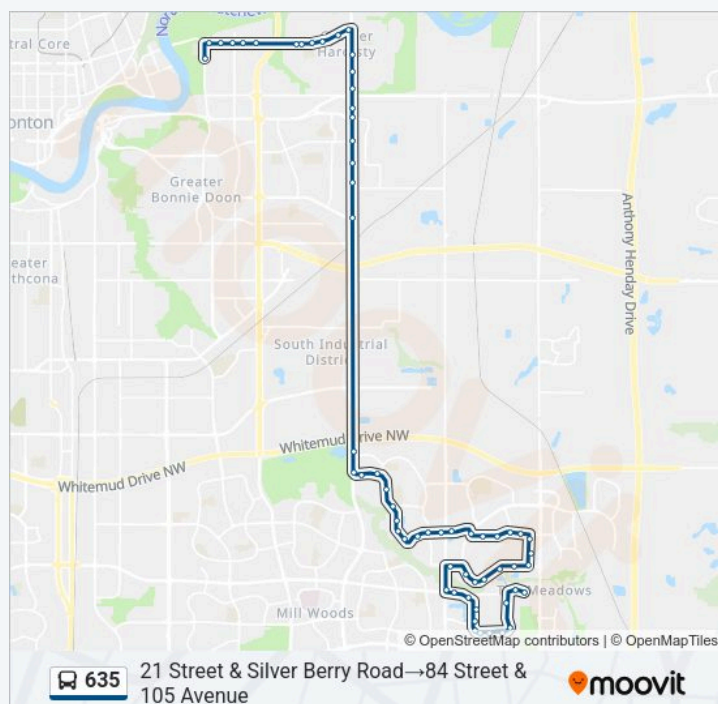

Silver Berry Road & 28b Avenue

Silver Berry Road E & 30 Avenue

313 Silver Berry Road

22 Street & Silver Berry Road

20 Street & Silver Berry Road

**Direction: 21 Street & Silver Berry Road→84 Street & 105 Avenue**

31a Street & 34b Avenue

31a Street & 34 Avenue

28 Street & 34 Avenue

25 Street & 34 Avenue

Wildwood Point & 34 Avenue

19 Street & 34 Avenue

19 Street & 35 Avenue

19 Street & 37 Avenue

### 635 bus Time Schedule

21 Street & Silver Berry Road→84 Street & 105 Avenue Route Timetable:

Monday	07:43-07:46
Tuesday	07:43-07:46
Wednesday	07:43-07:46
Thursday	07:43-07:46
Friday	09:13-09:16
Saturday	Not Operational
Sunday	Not Operational

### 635 bus Info

**Direction:** 21 Street & Silver Berry Road→84 Street & 105 Avenue

**Stops:** 61

**Trip Duration:** 53 min

**Line Summary:**

23 Street & 37a Avenue

24 Street & 37a Avenue

29 Street & 37a Avenue