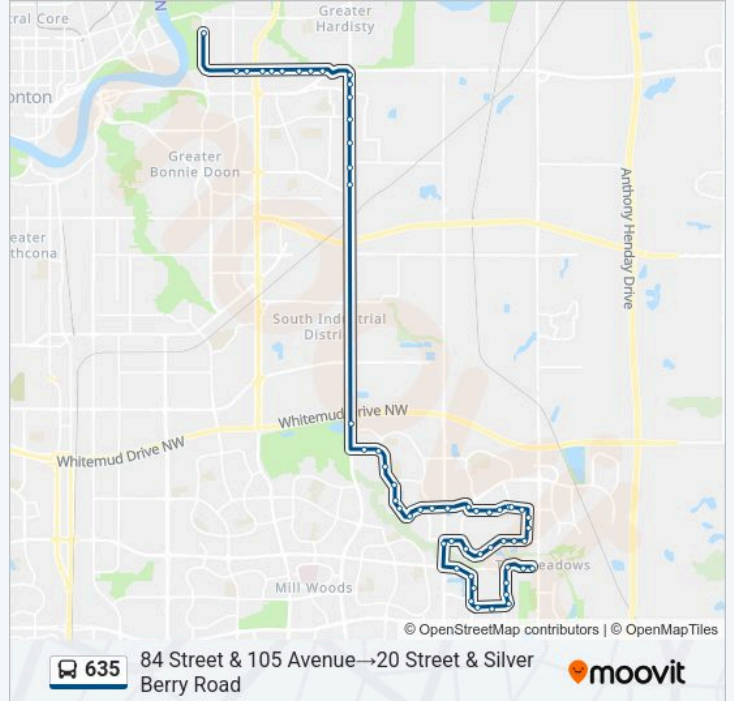

**635 bus Info**

**Direction:** 84 Street & 105 Avenue→20 Street & Silver Berry Road

**Stops:** 56

**Trip Duration:** 55 min

**Line Summary:**

- 44 Street & 43 Avenue
- 44 Street & 41 Avenue
- 44 Street & Kulawy Gate
- 44 Street & 39 Avenue
- 44 Street & 38 Avenue
- 41 Street & 38 Avenue
- Kaasa Road & 38 Avenue
- 34 Street & 38 Avenue
- 31 Street & 38 Avenue
- 30 Street & 37a Avenue
- 28 Street & 37a Avenue
- 24 Street & 37a Avenue
- 23 Street & 37a Avenue
- 23 Street & 37a Avenue
- 21 Street & 37a Avenue
- 19 Street & 37 Avenue
- 19 Street & 35a Avenue
- 19 Street & 34 Avenue
- 21 Street & 34 Avenue
- 23 Street & 34 Avenue
- 25 Street & 34 Avenue
- 31a Street & 34 Avenue
- 31a Street & 34a Avenue
- 34 Street & 35a Avenue
- 34 Street & Kaufman Way
- 33a Street & Silver Berry Road
- Silver Berry Road & 32 Avenue
- Silver Berry Road & 30 Avenue
- Silver Berry Road & 28a Avenue
- 32 Street & Silver Berry Road
- 24 Street & Silver Berry Road
- Silver Berry Road & 28 Avenue

Silver Berry Road & 28b Avenue

Silver Berry Road E & 30 Avenue

313 Silver Berry Road

22 Street & Silver Berry Road

20 Street & Silver Berry Road

**Direction: 21 Street & Silver Berry Road→84 Street & 105 Avenue**

61 stops

[VIEW LINE SCHEDULE](#)

21 Street & Silver Berry Road

23 Street & Silver Berry Road

Silver Berry Road & 32 Avenue

Silver Berry Road E & 28a Avenue

24 Street & Silver Berry Road

24 Street & Silver Berry Road

31a Street & 34b Avenue

31a Street & 34 Avenue

28 Street & 34 Avenue

25 Street & 34 Avenue

Wildwood Point & 34 Avenue

19 Street & 34 Avenue

19 Street & 35 Avenue

19 Street & 37 Avenue