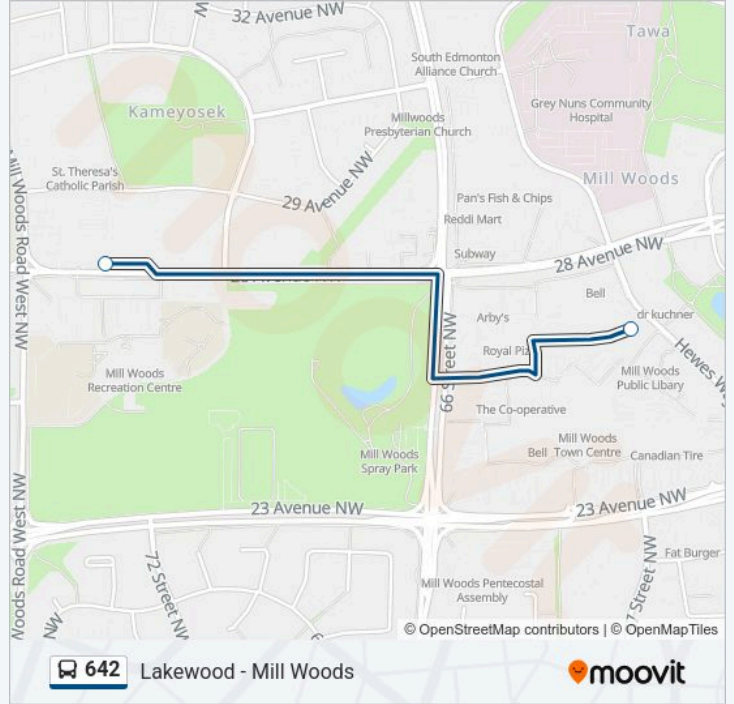

Use the Moovit App to find the closest 642 bus station near you and find out when is the next 642 bus arriving.

**Direction: Mill Woods Transit Centre Bay
Q→Lakewood 3002**

2 stops

[VIEW LINE SCHEDULE](#)

642 bus Info

Direction: Mill Woods Transit Centre Bay
Q→Lakewood 3002

Stops: 2

Trip Duration: 8 min

Line Summary:

Direction: Lakewood 3002→Mill Woods Transit Centre Bay Q

2 stops

[VIEW LINE SCHEDULE](#)

Lakewood 3002

Mill Woods Transit Centre Bay Q

642 bus Time Schedule

Lakewood 3002→Mill Woods Transit Centre Bay Q

Route Timetable:

Monday	15:09-15:23
Tuesday	15:09-15:23
Wednesday	15:12-15:26
Thursday	12:20-15:26
Friday	15:12-15:26
Saturday	Not Operational
Sunday	Not Operational

642 bus Info

Direction: Lakewood 3002→Mill Woods Transit Centre Bay Q

Stops: 2

Trip Duration: 7 min

Line Summary:

642 bus time schedules and route maps are available in an offline PDF at moovitapp.com. Use the Moovit App to see live bus times, train schedule or subway schedule, and step-by-step directions for all public transit in Edmonton.