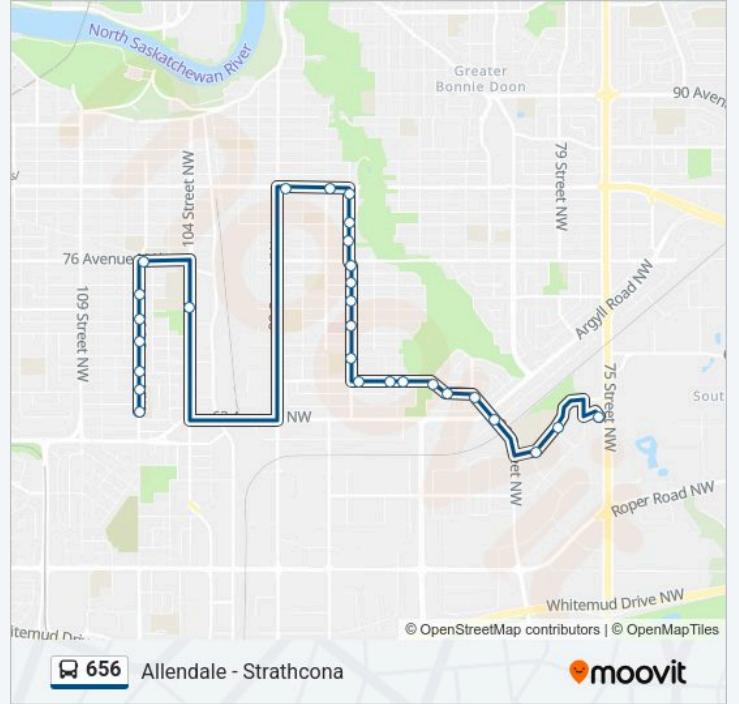

#### Direction: 99 Street & 82 Avenue→104 Street & 73 Avenue

27 stops

[VIEW LINE SCHEDULE](#)

99 Street & 82 Avenue  
97 Street & 82 Avenue  
96 Street & 82 Avenue  
96 Street & 79 Avenue  
96 Street & 78 Avenue  
96 Street & 76 Avenue  
96 Street & 74 Avenue  
96 Street & 73 Avenue  
96 Street & 71 Avenue  
96 Street & 68 Avenue  
96 Street & 66 Avenue  
94 Street & 66 Avenue  
88 Street & 66 Avenue  
88 Street & 66 Avenue  
86 Street & 66 Avenue  
99 Street & 63 Avenue  
103 Street & 63 Avenue  
104 Street & Allendale Road  
106 Street & 62 Avenue  
106 Street & 63 Avenue

#### 656 bus Info

**Direction:** 99 Street & 82 Avenue→104 Street & 73 Avenue

**Stops:** 27

**Trip Duration:** 29 min

**Line Summary:**

96 Street & 66 Avenue

94 Street & 66 Avenue

93 Street & 66 Avenue

88 Street & 66 Avenue

88 Street & 66 Avenue

86 Street & 66 Avenue

86 Street & Argyll Road

83 Street & Wagner Road

80 Street & Wagner Road

Davies Transit Centre Bay E

656 bus time schedules and route maps are available in an offline PDF at [moovitapp.com](https://moovitapp.com). Use the Moovit App to see live bus times, train schedule or subway schedule, and step-by-step directions for all public transit in Edmonton.

© 2025 Moovit - All Rights Reserved