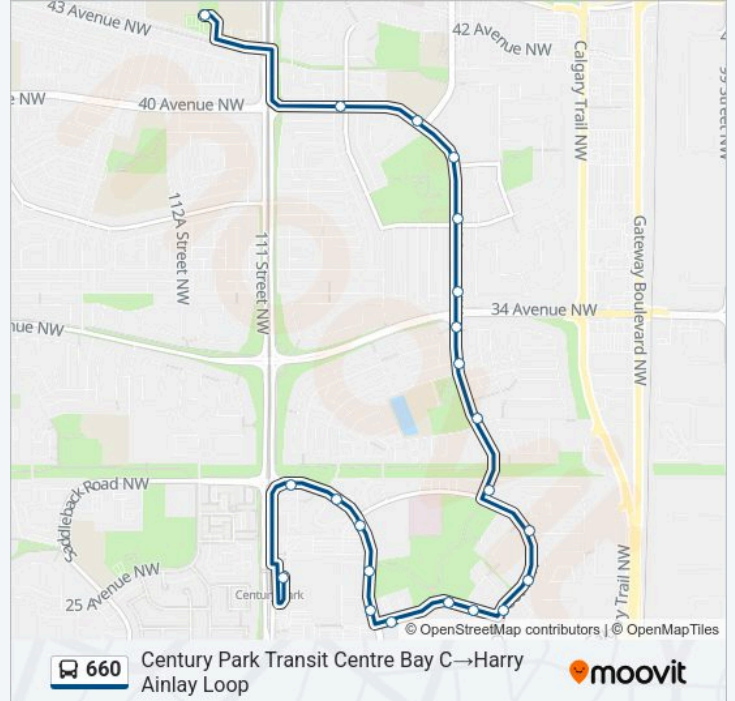

109 Street & 25 Avenue

107 Street & 25 Avenue

106a Street & 25 Avenue

105 Street & 25 Avenue

105 Street & 26 Avenue

105 Street & 28 Avenue

106 Street & 29 Avenue

106 Street & 31 Avenue

106 Street & 32a Avenue

106 Street & 34 Avenue

106 Street & 35 Avenue

106 Street & 36a Avenue

106 Street & 38 Avenue

106 Street & 40 Avenue

**660 bus Time Schedule**

Century Park Transit Centre Bay C→Harry Ainlay Loop Route Timetable:

Monday	07:35-07:47
Tuesday	07:35-07:47
Wednesday	07:35-07:47
Thursday	07:35-07:47
Friday	07:35-07:47
Saturday	Not Operational
Sunday	Not Operational

**660 bus Info**

**Direction:** Century Park Transit Centre Bay C→Harry Ainlay Loop

**Stops:** 22

**Trip Duration:** 25 min

**Line Summary:**

108 Street & 40 Avenue

Harry Ainlay Loop

660 bus time schedules and route maps are available in an offline PDF at [moovitapp.com](https://moovitapp.com). Use the Moovit App to see live bus times, train schedule or subway schedule, and step-by-step directions for all public transit in Edmonton.