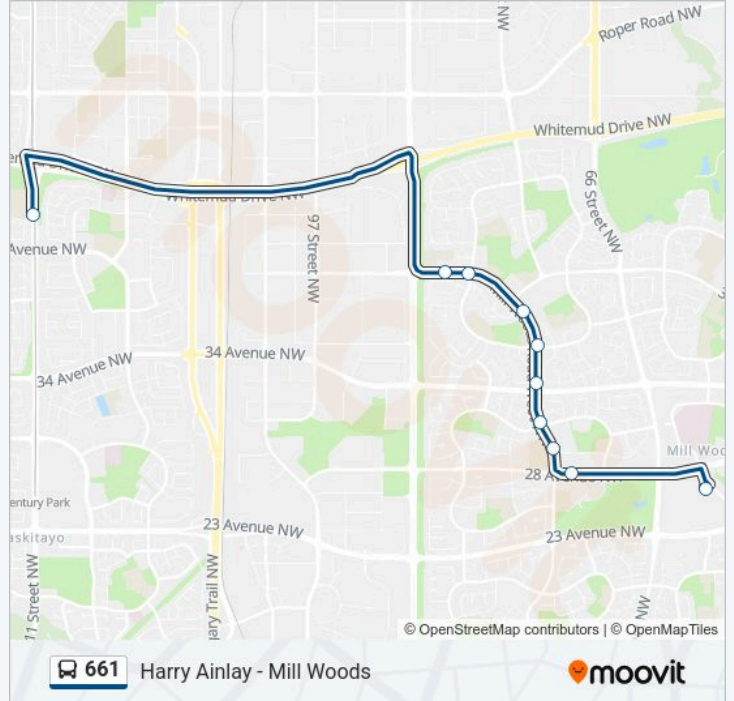

Use the Moovit App to find the closest 661 bus station near you and find out when is the next 661 bus arriving.

Direction: Mill Woods Transit Centre Bay Q→111 Street & 43 Avenue

10 stops

[VIEW LINE SCHEDULE](#)

Mill Woods Transit Centre Bay Q

Lakewood 3012

Mill Woods Road & 29 Avenue

Mill Woods Road & Lakewood Road N

Mill Woods Road & 34 Avenue

Mill Woods Road & Millbourne Road E

Mill Woods Road & 37 Avenue

Mill Woods Road & Millbourne Road West

87 Street & Mill Woods Road

111 Street & 43 Avenue

661 bus Time Schedule

Mill Woods Transit Centre Bay Q→111 Street & 43 Avenue Route Timetable:

Monday	07:59-08:02
Tuesday	07:59-08:02
Wednesday	07:59-08:02
Thursday	07:59-08:02
Friday	07:59-08:02
Saturday	Not Operational
Sunday	Not Operational

661 bus Info

Direction: Mill Woods Transit Centre Bay Q→111 Street & 43 Avenue

Stops: 10

Trip Duration: 30 min

Line Summary:

**Direction: 111 Street & 43 Avenue→Mill Woods
Transit Centre Bay Q**

6 stops

[VIEW LINE SCHEDULE](#)