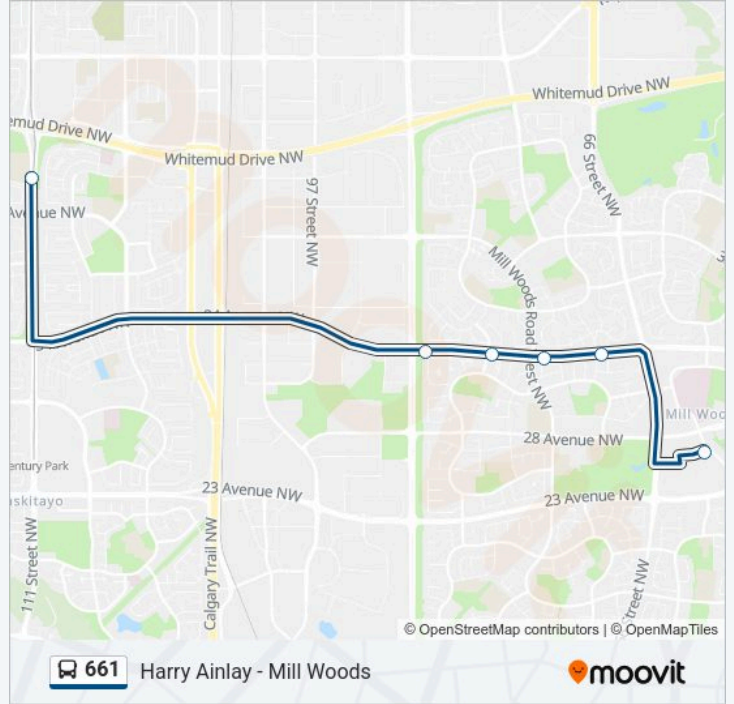

661 bus time schedules and route maps are available in an offline PDF at moovitapp.com. Use the Moovit App to see live bus times, train schedule or subway schedule, and step-by-step directions for all public transit in Edmonton.

© 2025 Moovit - All Rights Reserved