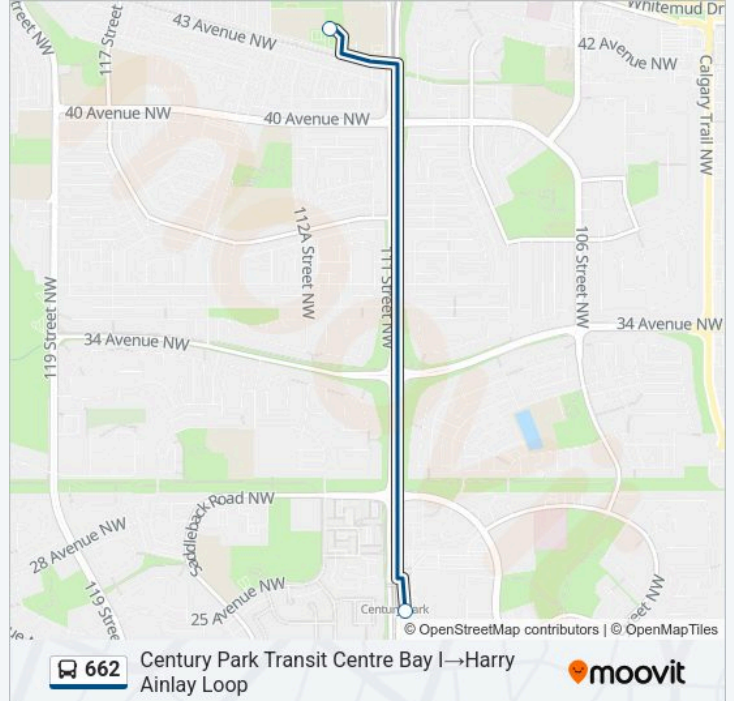

(1) Century Park Transit Centre Bay I→Harry Ainlay Loop: 07:50-08:21(2) 111 Street & 43 Avenue→Century Park Transit Centre Bay D: 14:59-15:16

Use the Moovit App to find the closest 662 bus station near you and find out when is the next 662 bus arriving.

**Direction: Century Park Transit Centre Bay I→Harry Ainlay Loop**

2 stops

[VIEW LINE SCHEDULE](#)

Century Park Transit Centre Bay I

Harry Ainlay Loop

**662 bus Time Schedule**Century Park Transit Centre Bay I→Harry Ainlay Loop  
Route Timetable:

Monday	07:50-08:21
Tuesday	07:50-08:21
Wednesday	07:50-08:21
Thursday	07:50-08:21
Friday	07:50-08:21
Saturday	Not Operational
Sunday	Not Operational

**662 bus Info****Direction:** Century Park Transit Centre Bay I→Harry Ainlay Loop**Stops:** 2**Trip Duration:** 15 min**Line Summary:**

**Direction: 111 Street & 43 Avenue→Century Park Transit Centre Bay D**

2 stops

[VIEW LINE SCHEDULE](#)

111 Street & 43 Avenue

Century Park Transit Centre Bay D

**662 bus Time Schedule**

111 Street & 43 Avenue→Century Park Transit Centre Bay D Route Timetable: