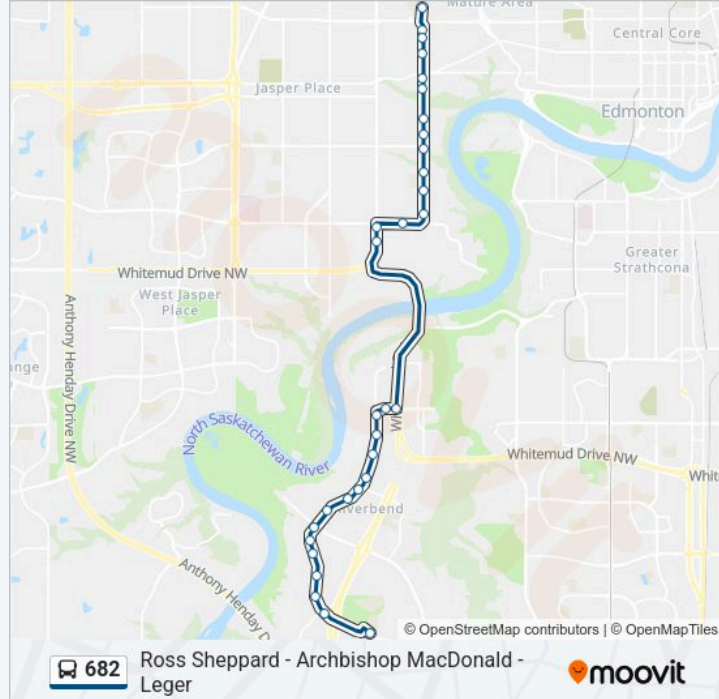

682 bus Info

Direction: 142 Street & 109 Avenue→Leger Transit Centre Bay C

Stops: 31

Trip Duration: 41 min

Line Summary:

Riverbend Road & 45 Avenue

Riverbend Road & 43 Avenue

Riverbend Road & 40 Avenue

Riverbend Road & Rhatigan Road W

Riverbend Road & Rhatigan Road W

Riverbend Road & Rabbit Hill Road

Riverbend Road & Henderson Street

Riverbend Road & Falconer Gate

Riverbend Road & Heath Road N

Riverbend Road & Heath Road S

Haddow Drive & Riverbend Road

Leger Transit Centre Bay C

Direction: 145 Street & 87 Avenue→Leger Transit Centre Bay C

19 stops

[VIEW LINE SCHEDULE](#)

145 Street & 87 Avenue

149 Street & 87 Avenue

149 Street & 84 Avenue

Stops: 19

Trip Duration: 26 min

Line Summary:

Riverbend Road & Heath Road S

Haddow Drive & Riverbend Road

Leger Transit Centre Bay C

Direction: Leger Transit Centre Bay N → 142 Street & 107 Avenue

37 stops