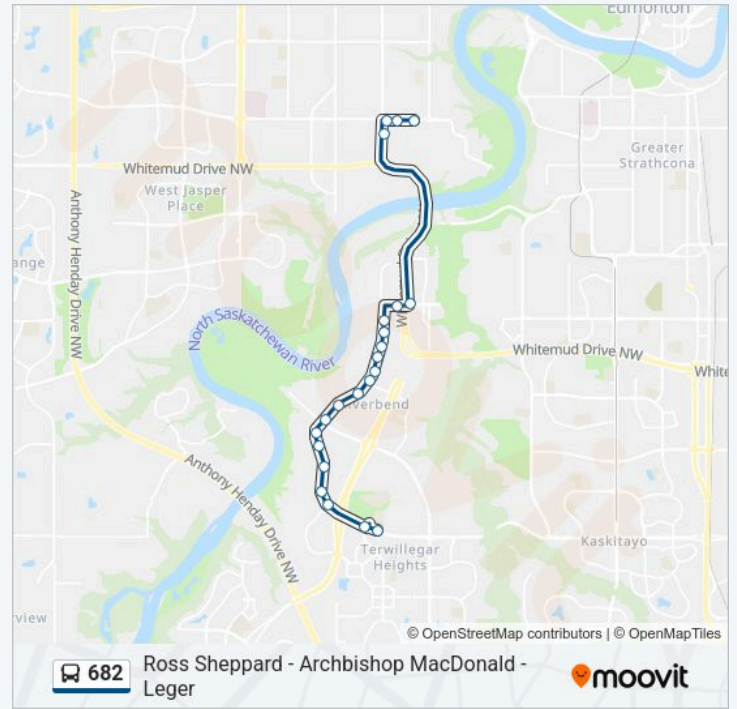

Direction: Leger Transit Centre Bay N→145 Street & 87 Avenue

22 stops

[VIEW LINE SCHEDULE](#)

Leger Transit Centre Bay N

Leger Road & 23 Avenue

Riverbend Road & Hadow Close

Riverbend Road & Heath Road S

Riverbend Road & Falconer Road

Monday	07:31
Tuesday	07:31
Wednesday	07:31
Thursday	07:31
Friday	07:31
Saturday	Not Operational
Sunday	Not Operational

682 bus Info

Direction: Leger Transit Centre Bay N→145 Street & 87 Avenue

Stops: 22

Trip Duration: 24 min
Line Summary:

Riverbend Road & Rhatigan Road E

Riverbend Road & 40 Avenue

Riverbend Road & 43 Avenue

Riverbend Road & 44 Avenue

Riverbend Road & 45 Avenue

Riverbend Road & 48 Avenue

Riverbend Road & 51 Avenue

Riverbend Road & 53 Avenue

Whitemud Drive Nb & 53 Avenue

149 Street & 84 Avenue

149 Street & 87 Avenue

147 Street & 87 Avenue

145 Street & 87 Avenue

682 bus time schedules and route maps are available in an offline PDF at moovitapp.com. Use the Moovit App to see live bus times, train schedule or subway schedule, and step-by-step directions for all public transit in Edmonton.