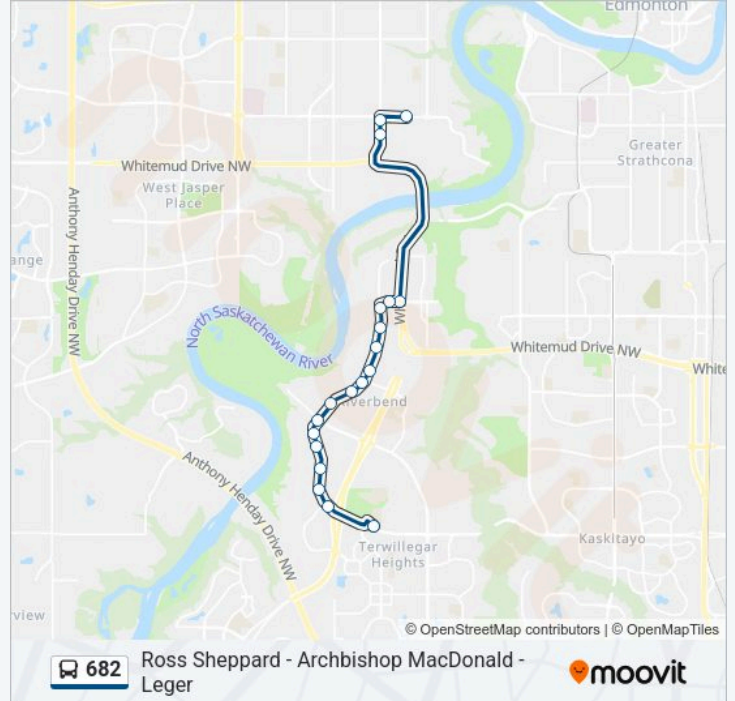

Haddow Drive & Riverbend Road

Leger Transit Centre Bay C

Direction: 145 Street & 87 Avenue→Leger Transit Centre Bay C

19 stops

[VIEW LINE SCHEDULE](#)

145 Street & 87 Avenue

149 Street & 87 Avenue

149 Street & 84 Avenue

Stops: 19

Trip Duration: 26 min

Line Summary:

Riverbend Road & Heath Road S

Haddow Drive & Riverbend Road

Leger Transit Centre Bay C

Direction: Leger Transit Centre Bay N → 142 Street & 107 Avenue

37 stops

[VIEW LINE SCHEDULE](#)

Leger Transit Centre Bay N

Leger Road & 23 Avenue

Riverbend Road & Haddow Close

Riverbend Road & Heath Road S

Riverbend Road & Falconer Road

Falconer Gate & Riverbend Road

Riverbend Road & Henderson Street