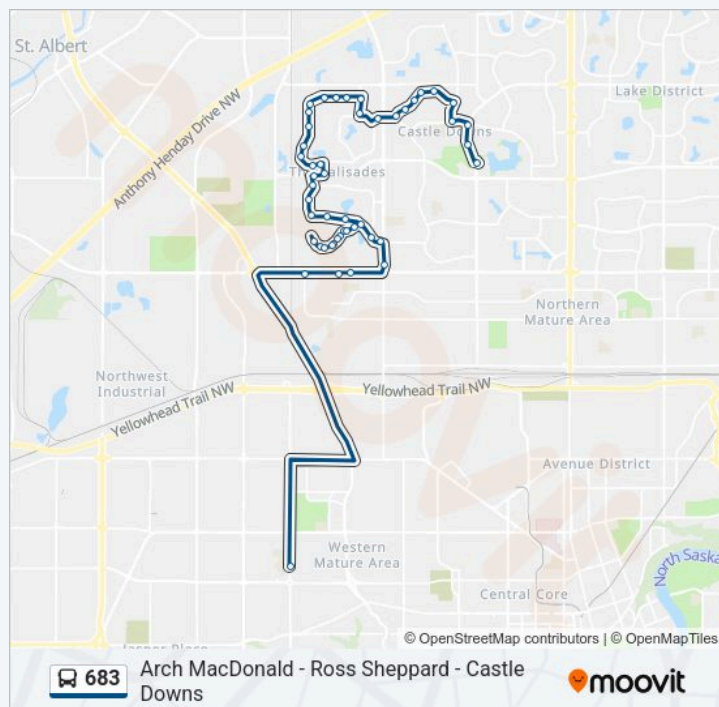

139 Street & 156 Avenue

139 Street & 158 Avenue

139 Street & 161 Avenue

139 Street & 163 Avenue

139 Street & 164 Avenue

136 Street & 165 Avenue

134 Street & 165 Avenue

132 Street & 165 Avenue

130 Street & 165 Avenue

130 Street & 162a Avenue

683 bus Info

Direction: 142 Street & 107 Avenue→Castle Downs Transit Centre Bay E

Stops: 48

Trip Duration: 66 min

Line Summary:

128a Street & 161 Avenue