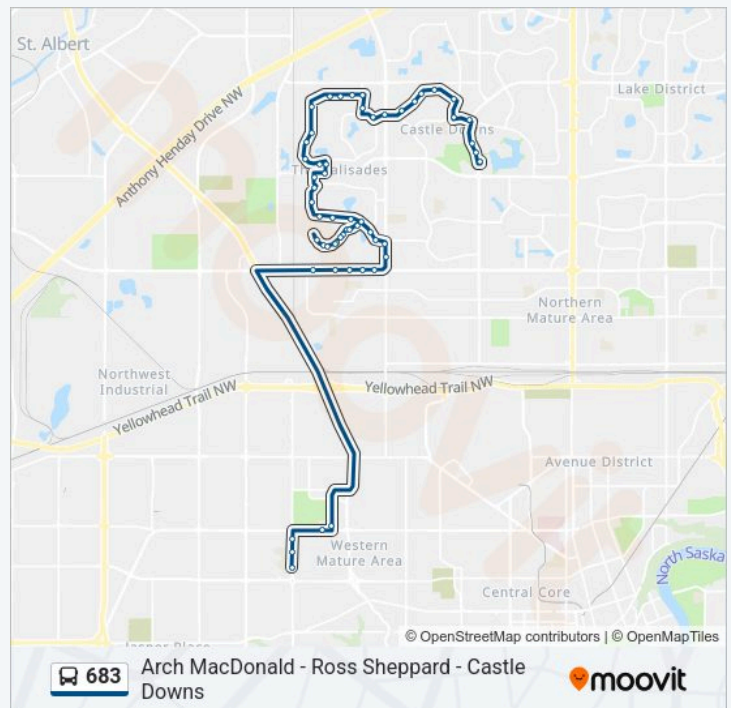

137 Street & 155 Avenue

137 Street & 153 Avenue

139 Street & 153 Avenue

139 Street & 150 Avenue

139 Street & 148 Avenue

139 Street & Cumberland Road

138 Street & Cumberland Road

134 Street & Cumberland Road

Hudson Court & Hudson Road

Hudson Road & Hudson Place

Tuesday	07:39-07:44
Wednesday	07:39-07:44
Thursday	07:39-07:44
Friday	07:39-07:44
Saturday	Not Operational
Sunday	Not Operational

683 bus Info

Direction: Castle Downs Transit Centre Bay E→142 Street & 109 Avenue

Stops: 55

Trip Duration: 61 min

Line Summary:

683 Arch MacDonald - Ross Sheppard - Castle Downs

Hudson Road & 141a Avenue

Hudson Road & 141 Avenue

138 Street & Hudson Road

Hudson Road & 142 Avenue

138 Street & Hudson Road

136 Street & Hudson Road

Hudson Road & 141a Avenue

134 Street & Hudson Road

Hudson Road & Cumberland Road

129 Street & Cumberland Road

Hudson Way & Cumberland Road

127 Street & 142 Avenue