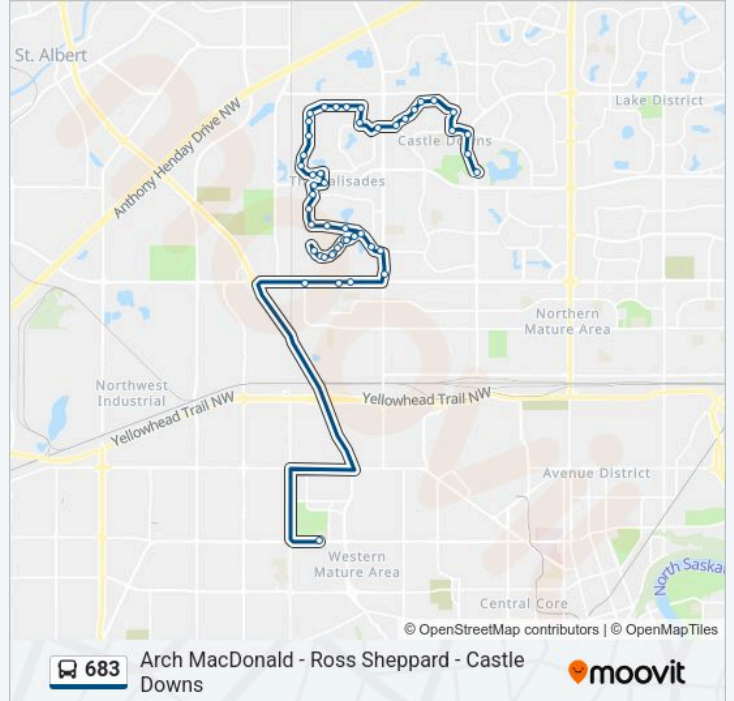

139 Street & 153 Avenue

137 Street & 153 Avenue

137 Street & 155 Avenue

138 Street & 155 Avenue

139 Street & 156 Avenue

139 Street & 158 Avenue

139 Street & 161 Avenue

139 Street & 163 Avenue

139 Street & 164 Avenue

136 Street & 165 Avenue

134 Street & 165 Avenue

132 Street & 165 Avenue

130 Street & 165 Avenue

130 Street & 162a Avenue

128a Street & 161 Avenue

Dunluce Road & 161 Avenue

430 Dunluce Road

Dunluce Road & Warwick Road N Ent

105 Dunluce Road

120 Street & Dunluce Road

115 Street & Dunluce Road

115 Street & 162 Avenue

Castle Downs Road & 162 Avenue

Castle Downs Road & 157 Avenue

Castle Downs Transit Centre Bay E

Direction: Castle Downs Transit Centre Bay

E→142 Street & 109 Avenue

55 stops

[VIEW LINE SCHEDULE](#)

683 bus Time Schedule

Castle Downs Transit Centre Bay E→142 Street & 109 Avenue Route Timetable: