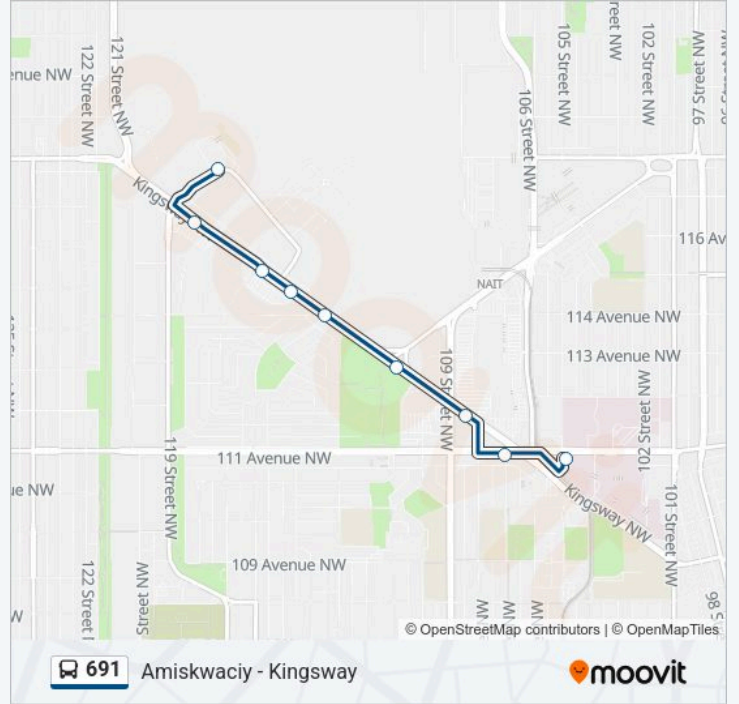

 **691 Line****Amiskwaciy - Kingsway**[Get The App](#)

The 691 bus line Amiskwaciy - Kingsway has one route. For regular weekdays, their operation hours are:

(1) Amiskwaciy Parking Lot→Kingsway Rah Transit Centre Bay A: 15:20

Use the Moovit App to find the closest 691 bus station near you and find out when is the next 691 bus arriving.

Direction: Amiskwaciy Parking Lot→Kingsway Rah Transit Centre Bay A

9 stops

[VIEW LINE SCHEDULE](#)

Amiskwaciy Parking Lot

119 Street & Kingsway

117 Street & Kingsway

115 Street & Kingsway

Tower Road & Kingsway

Princess Elizabeth Avenue & Kingsway

109 Street & Kingsway

107 Street & 111 Avenue

691 bus Info**Direction:** Amiskwaciy Parking Lot→Kingsway Rah Transit Centre Bay A**Stops:** 9**Trip Duration:** 12 min**Line Summary:**

691 bus time schedules and route maps are available in an offline PDF at moovitapp.com. Use the Moovit App to see live bus times, train schedule or subway schedule, and step-by-step directions for all public transit in Edmonton.