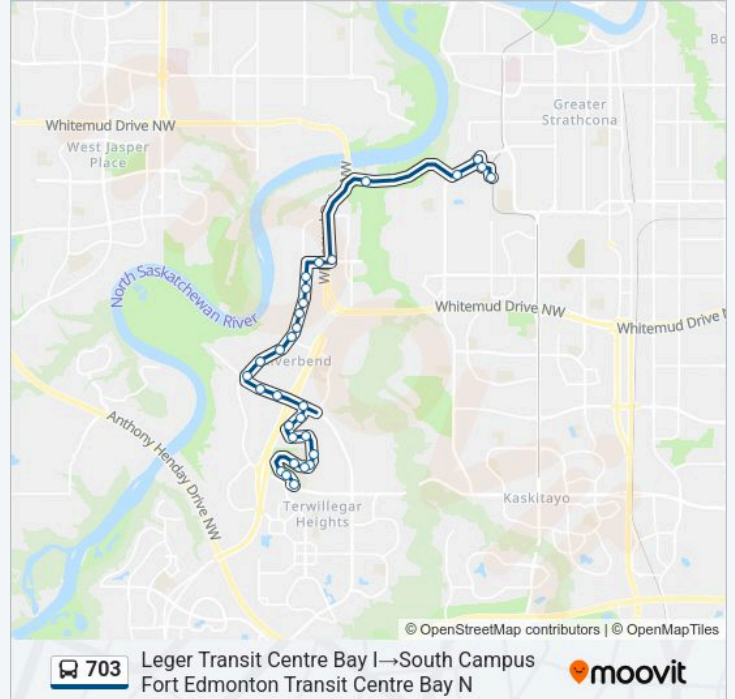

703 bus Info

Direction: Leger Transit Centre Bay I → South Campus Fort Edmonton Transit Centre Bay N

Stops: 30

Trip Duration: 23 min

Line Summary:

Riverbend Road & 43 Avenue

Riverbend Road & 44 Avenue

Riverbend Road & 45 Avenue

Riverbend Road & 48 Avenue

Riverbend Road & 51 Avenue

Riverbend Road & 53 Avenue

Whitemud Drive Nb & 53 Avenue

Fort Edmonton Park Road & Fox Drive

Belgravia Road & Fox Drive

116 Street & Belgravia Road

116 Street & 68 Avenue

South Campus Fort Edmonton Transit Centre Bay N

Direction: Whitemud Drive Sb & 53 Avenue→Leger Transit Centre Bay I

24 stops

[VIEW LINE SCHEDULE](#)

Whitemud Drive Sb & 53 Avenue

Riverbend Road & 53 Avenue

703 bus Info

Direction: Whitemud Drive Sb & 53 Avenue→Leger Transit Centre Bay I

Stops: 24

Trip Duration: 17 min

Line Summary:

1327 Carter Crest Road

1203 Carter Crest Road

Carter Crest Road & Cheriton Crescent W