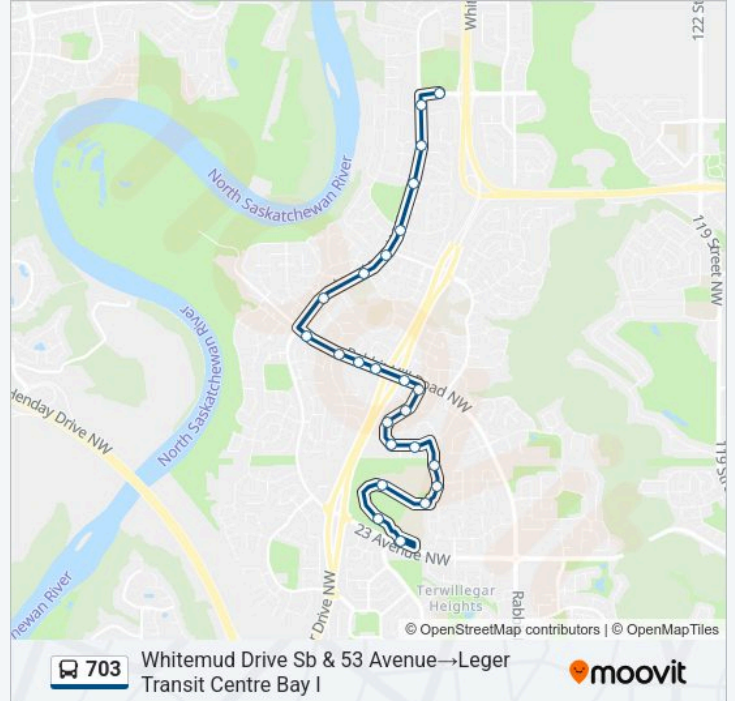

703 bus Info

Direction: Whitemud Drive Sb & 53 Avenue→Leger Transit Centre Bay I

Stops: 24

Trip Duration: 17 min

Line Summary:

1327 Carter Crest Road

1203 Carter Crest Road

Carter Crest Road & Cheriton Crescent W

Carter Crest Way & Lawrence Court

Leger Way & Leger Boulevard

Leger Way & Leger Road

Rec Centre West Entrance & Leger Road

2019 Leger Road

Leger Transit Centre Bay I

703 bus time schedules and route maps are available in an offline PDF at moovitapp.com. Use the Moovit App to see live bus times, train schedule or subway schedule, and step-by-step directions for all public transit in Edmonton.

© 2025 Moovit - All Rights Reserved