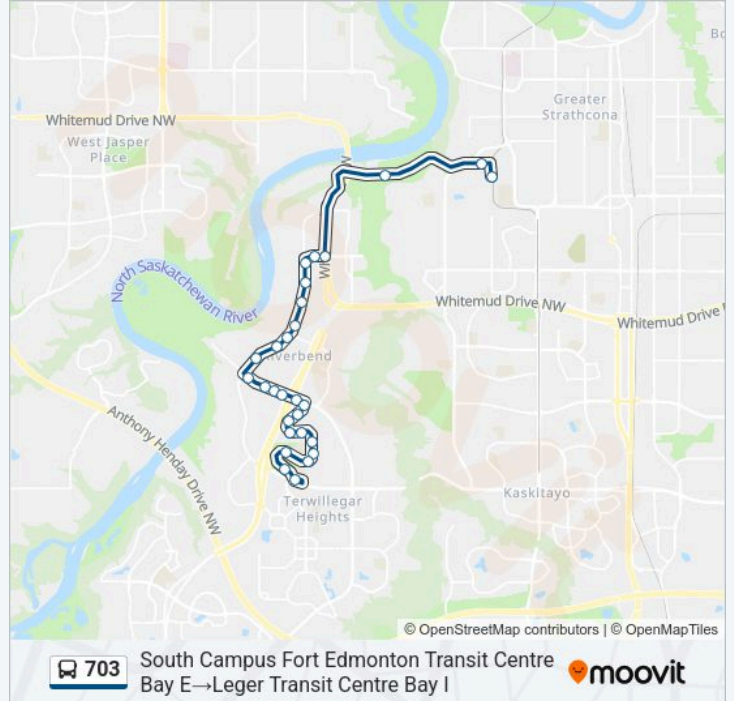

Monday	05:00-00:30
Tuesday	05:00-00:30
Wednesday	05:00-00:30
Thursday	05:00-00:30
Friday	05:00-00:30
Saturday	08:13-19:13
Sunday	10:27-18:58

703 bus Info**Direction:** South Campus Fort Edmonton Transit Centre Bay E→Leger Transit Centre Bay I**Stops:** 28**Trip Duration:** 22 min**Line Summary:**

Carter Crest Road & Carlson Close

1327 Carter Crest Road

1203 Carter Crest Road

Carter Crest Road & Cheriton Crescent W

Carter Crest Way & Lawrence Court

Leger Way & Leger Boulevard

Leger Way & Leger Road

Rec Centre West Entrance & Leger Road

2019 Leger Road

Leger Transit Centre Bay I

Direction: Leger Transit Centre Bay I → South Campus Fort Edmonton Transit Centre Bay N

30 stops

[VIEW LINE SCHEDULE](#)

Leger Transit Centre Bay I

2019 Leger Road