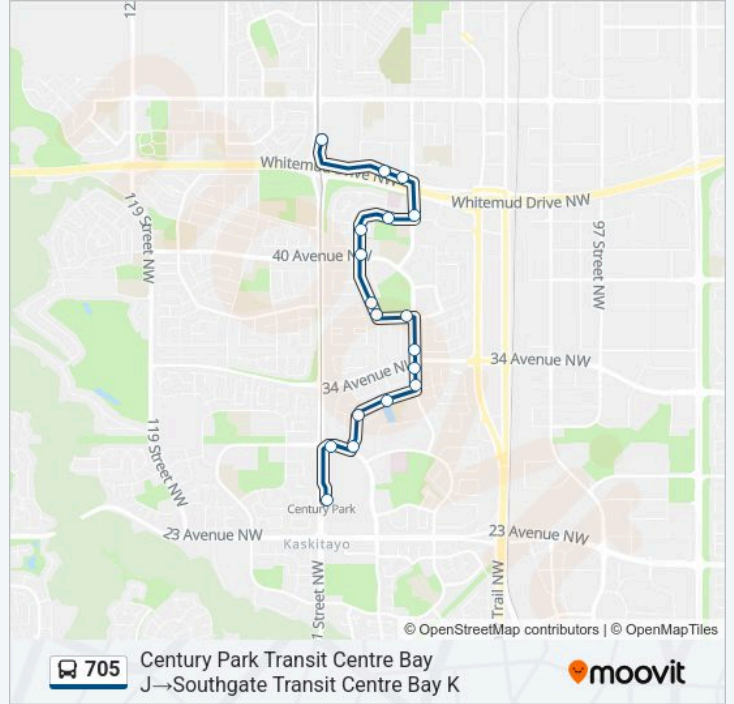

**705 bus Info**

**Direction:** Southgate Transit Centre Bay K→Century Park Transit Centre Bay J

**Stops:** 23

**Trip Duration:** 19 min

**Line Summary:**

109 Street & 25 Avenue

109 Street & 23 Avenue

110 Street & 23 Avenue

Century Park Transit Centre Bay J

**Direction: Century Park Transit Centre Bay J→Southgate Transit Centre Bay K**

18 stops

[VIEW LINE SCHEDULE](#)

Century Park Transit Centre Bay J

111 Street & 29a Avenue

109 Street & 29a Avenue

Century Park Transit Centre Bay J→Southgate Transit Centre Bay K Route Timetable:

Monday	05:35-22:51
Tuesday	05:35-22:51
Wednesday	05:35-22:51
Thursday	05:35-22:51
Friday	05:35-22:51
Saturday	06:34-22:34
Sunday	07:51-21:51

**705 bus Info**

**Direction:** Century Park Transit Centre Bay J→Southgate Transit Centre Bay K

**Stops:** 18

**Trip Duration:** 15 min

**Line Summary:**

705 bus time schedules and route maps are available in an offline PDF at [moovitapp.com](https://moovitapp.com). Use the Moovit App to see live bus times, train schedule or subway schedule, and step-by-step directions for all public transit in Edmonton.