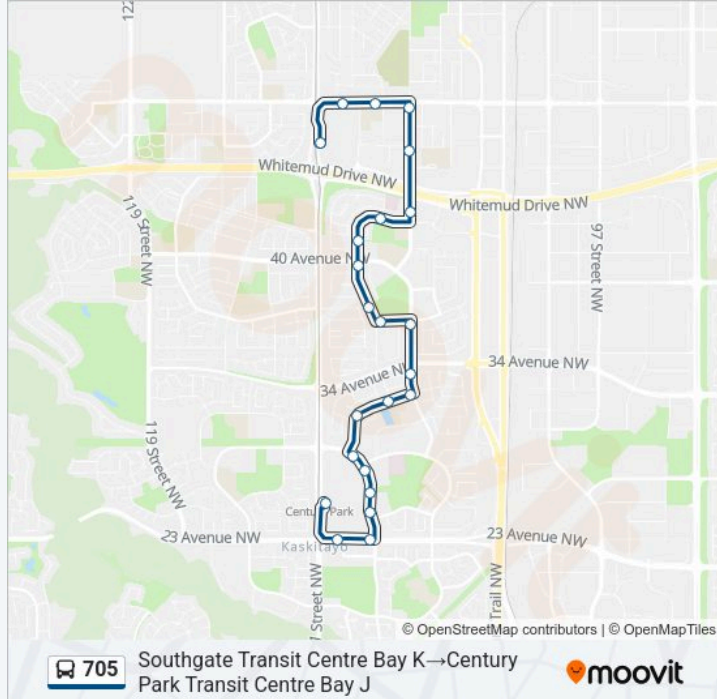

**Direction: Southgate Transit Centre Bay K→Century Park Transit Centre Bay J**

23 stops

[VIEW LINE SCHEDULE](#)

Southgate Transit Centre Bay K

110 Street & 51 Avenue

108 Street & 51 Avenue

106 Street & 51 Avenue

106 Street & 47 Avenue

106 Street & Whitemud Drive

107 Street & 42 Avenue

108 Street & 41 Avenue

108 Street & 40 Avenue

108 Street & 37 Avenue

108 Street & 36a Avenue

106 Street & 36a Avenue

**705 bus Info**

**Direction:** Southgate Transit Centre Bay K→Century Park Transit Centre Bay J

**Stops:** 23

**Trip Duration:** 19 min

**Line Summary:**

109 Street & 25 Avenue

109 Street & 23 Avenue

110 Street & 23 Avenue

Century Park Transit Centre Bay J

**Direction: Century Park Transit Centre Bay J→Southgate Transit Centre Bay K**

18 stops

[VIEW LINE SCHEDULE](#)

Century Park Transit Centre Bay J

111 Street & 29a Avenue

109 Street & 29a Avenue