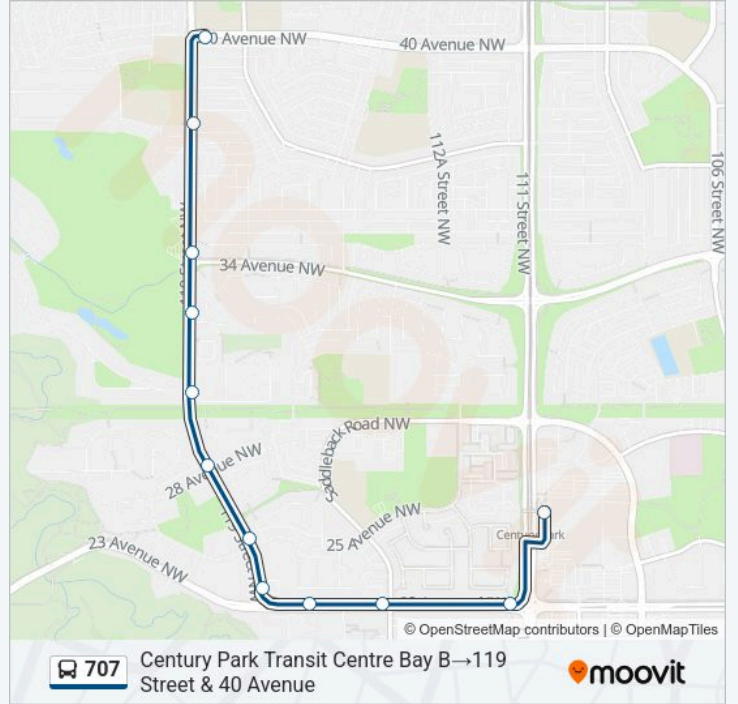

Stops: 11

Trip Duration: 11 min

Line Summary:

Direction: Century Park Transit Centre Bay B→119 Street & 40 Avenue

12 stops

[VIEW LINE SCHEDULE](#)

Century Park Transit Centre Bay B

111 Street & 23 Avenue

Saddleback Road & 23 Avenue

118 Street & 23 Avenue

119 Street & 23 Avenue

119 Street & 25 Avenue

119 Street & 28 Avenue

119 Street & Westbrook Drive

119 Street & 32a Avenue

119 Street & 34 Avenue

119 Street & Fairway Drive

119 Street & 40 Avenue

707 bus Time Schedule

Century Park Transit Centre Bay B→119 Street & 40 Avenue Route Timetable:

Monday	07:55
Tuesday	07:55
Wednesday	07:55
Thursday	07:55
Friday	07:55
Saturday	Not Operational
Sunday	Not Operational

707 bus Info

Direction: Century Park Transit Centre Bay B→119 Street & 40 Avenue

Stops: 12

Trip Duration: 9 min

Line Summary:

707 bus time schedules and route maps are available in an offline PDF at moovitapp.com. Use the Moovit App to see live bus times, train schedule or subway schedule, and step-by-step directions for all public transit in Edmonton.