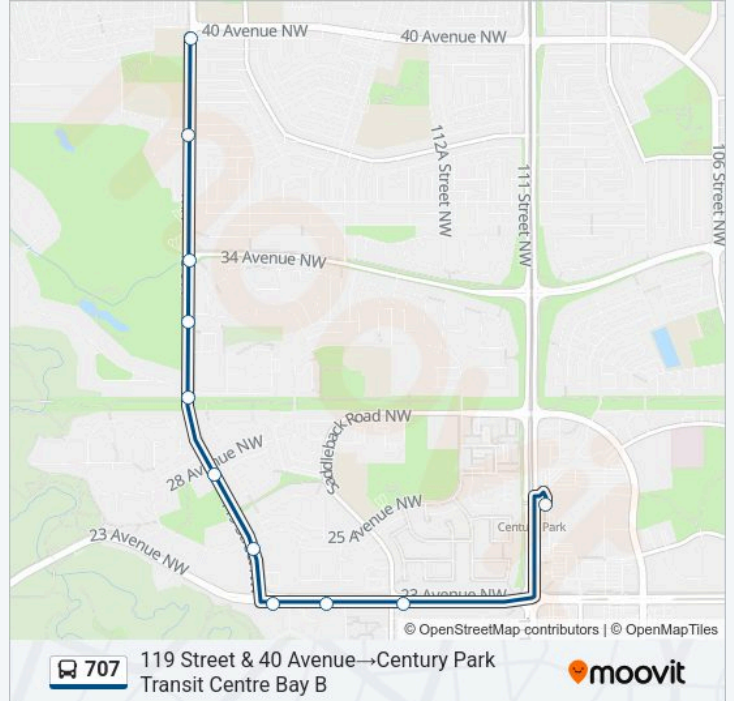

11 stops

[VIEW LINE SCHEDULE](#)

119 Street & 40 Avenue

119 Street & Fairway Drive

119 Street & 34 Avenue

119 Street & 32a Avenue

119 Street & Westbrook Drive

119 Street & 28 Avenue

Monday	15:05-15:12
Tuesday	15:05-15:12
Wednesday	15:05-15:12
Thursday	15:05-15:12
Friday	15:05-15:12
Saturday	Not Operational
Sunday	Not Operational

707 bus Info

Direction: 119 Street & 40 Avenue→Century Park Transit Centre Bay B

Stops: 11

Trip Duration: 11 min

Line Summary:

Direction: Century Park Transit Centre Bay B→119 Street & 40 Avenue

12 stops

[VIEW LINE SCHEDULE](#)

Century Park Transit Centre Bay B

111 Street & 23 Avenue

Saddleback Road & 23 Avenue

118 Street & 23 Avenue

119 Street & 23 Avenue

119 Street & 25 Avenue

119 Street & 28 Avenue

119 Street & Westbrook Drive

119 Street & 32a Avenue

119 Street & 34 Avenue