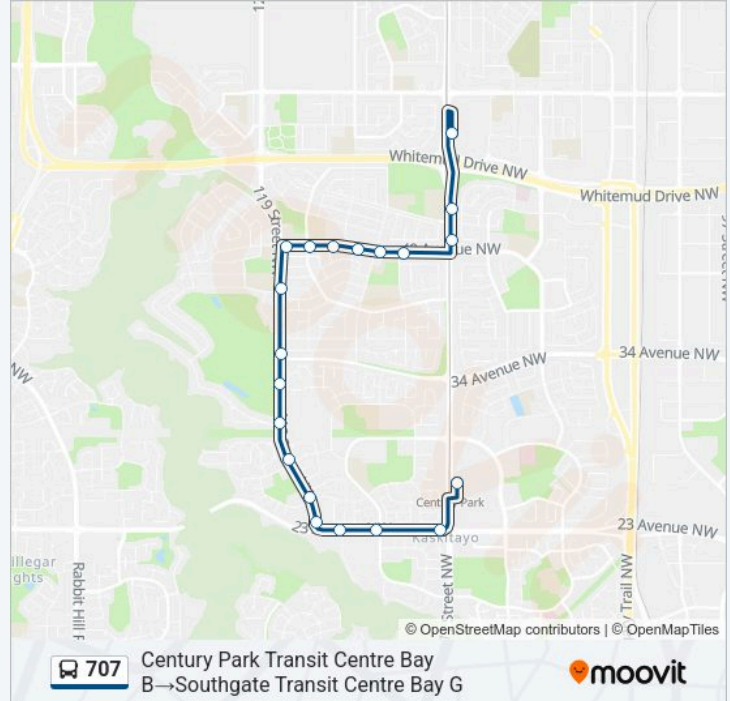

119 Street & Fairway Drive

119 Street & 34 Avenue

119 Street & 32a Avenue

119 Street & Westbrook Drive

119 Street & 28 Avenue

119 Street & 25 Avenue

119 Street & 23 Avenue

118 Street & 23 Avenue

119 Street & 28 Avenue

119 Street & Westbrook Drive

119 Street & 32a Avenue

119 Street & 34 Avenue

119 Street & Fairway Drive

119 Street & 40 Avenue

117 Street & 40 Avenue

115a Street & 40 Avenue

707 bus Info

Direction: Century Park Transit Centre Bay B→Southgate Transit Centre Bay G

Stops: 20

Trip Duration: 16 min

Line Summary:

111 Street & 43 Avenue

Southgate Transit Centre Bay G

Direction: 119 Street & 40 Avenue→Century Park Transit Centre Bay B

11 stops

[VIEW LINE SCHEDULE](#)

119 Street & 40 Avenue

119 Street & Fairway Drive

119 Street & 34 Avenue

119 Street & 32a Avenue

119 Street & Westbrook Drive

119 Street & 28 Avenue