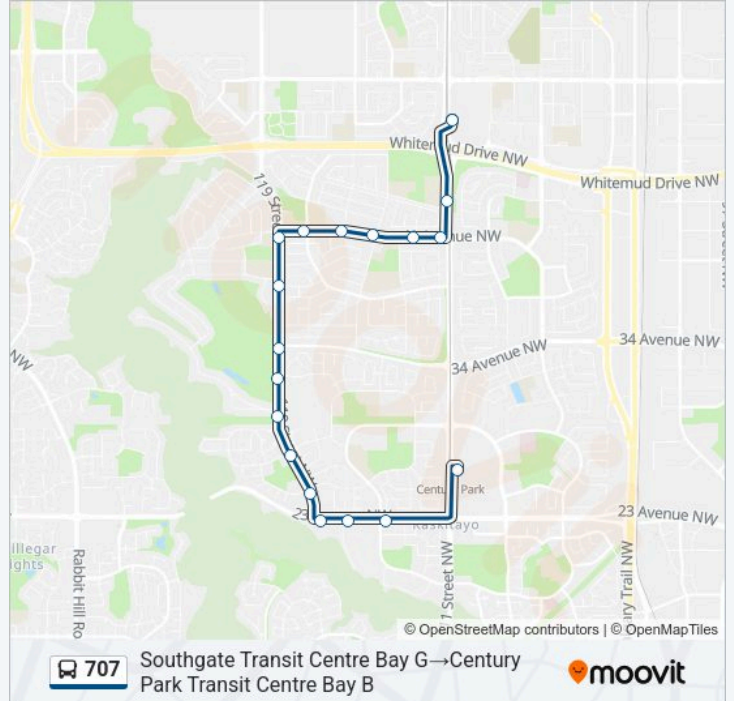

119 Street & Fairway Drive

119 Street & 34 Avenue

119 Street & 32a Avenue

119 Street & Westbrook Drive

119 Street & 28 Avenue

119 Street & 25 Avenue

119 Street & 23 Avenue

118 Street & 23 Avenue

Saddleback Road & 23 Avenue

Century Park Transit Centre Bay B

707 bus Time Schedule

Southgate Transit Centre Bay G→Century Park Transit Centre Bay B Route Timetable:

Monday	05:32-00:21
Tuesday	05:32-00:21
Wednesday	05:32-00:21
Thursday	05:32-00:21
Friday	05:32-00:21
Saturday	06:11-23:11
Sunday	06:15-23:12

707 bus Info

Direction: Southgate Transit Centre Bay G→Century Park Transit Centre Bay B

Stops: 18

Trip Duration: 15 min

Line Summary:

Direction: Century Park Transit Centre Bay B→Southgate Transit Centre Bay G

20 stops

[VIEW LINE SCHEDULE](#)

Century Park Transit Centre Bay B

111 Street & 23 Avenue

Saddleback Road & 23 Avenue

118 Street & 23 Avenue

119 Street & 23 Avenue

119 Street & 25 Avenue