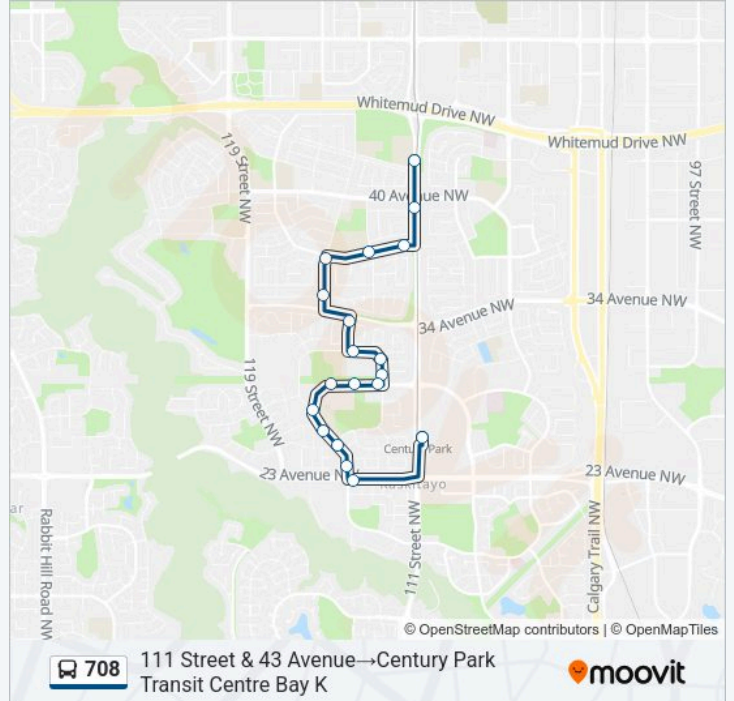

Use the Moovit App to find the closest 708 bus station near you and find out when is the next 708 bus arriving.

**Direction: 111 Street & 43 Avenue→Century Park Transit Centre Bay K**

19 stops

[VIEW LINE SCHEDULE](#)

**708 bus Info**

**Direction:** 111 Street & 43 Avenue→Century Park Transit Centre Bay K

**Stops:** 19

**Trip Duration:** 17 min

**Line Summary:**

**Direction: Southgate Transit Centre Bay E→Century Park Transit Centre Bay K**

20 stops

[VIEW LINE SCHEDULE](#)

Southgate Transit Centre Bay E

111 Street & 43 Avenue

111 Street & 40 Avenue

111a Street & 37 Avenue

112a Street & 37 Avenue

114 Street & 37 Avenue

**Stops:** 20

**Trip Duration:** 18 min

**Line Summary:**

Saddleback Road & 23 Avenue

Century Park Transit Centre Bay K

**Direction: Century Park Transit Centre Bay K→Southgate Transit Centre Bay E**

20 stops