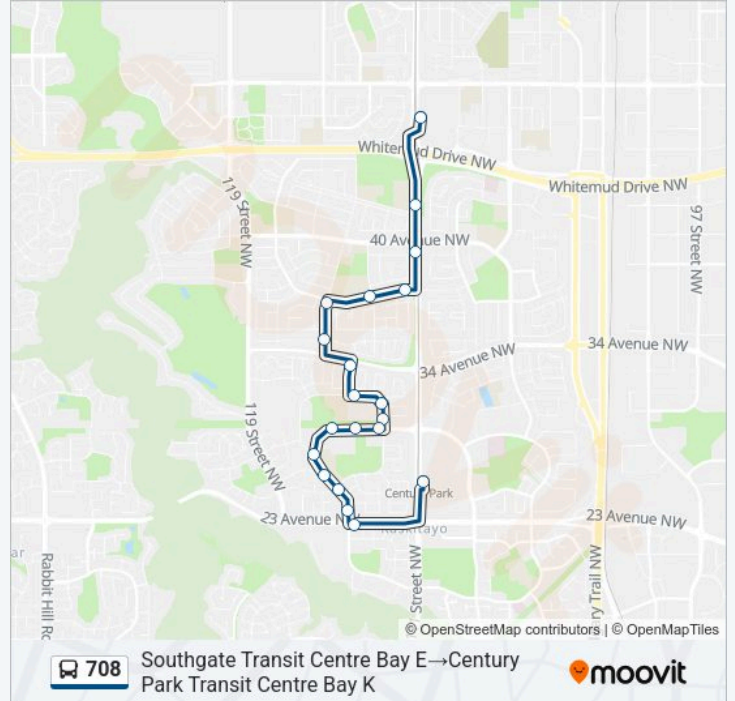

Saddleback Road & 27 Avenue

Saddleback Road & 25 Avenue

Saddleback Road & 25 Avenue

Saddleback Road & 23 Avenue

**708 bus Time Schedule**

Southgate Transit Centre Bay E→Century Park Transit Centre Bay K Route Timetable:

Monday	05:38-23:53
Tuesday	05:38-23:53
Wednesday	05:38-23:53
Thursday	05:38-23:53
Friday	05:38-23:53
Saturday	06:03-00:03
Sunday	06:14-23:14

**708 bus Info**

**Direction:** Southgate Transit Centre Bay E→Century Park Transit Centre Bay K

**Stops:** 20

**Trip Duration:** 18 min

**Line Summary:**

Saddleback Road & 23 Avenue

Century Park Transit Centre Bay K

**Direction: Century Park Transit Centre Bay K→Southgate Transit Centre Bay E**

20 stops

**708 bus Info**

**Direction:** Century Park Transit Centre Bay K→Southgate Transit Centre Bay E

**Stops:** 20

**Trip Duration:** 17 min

**Line Summary:**