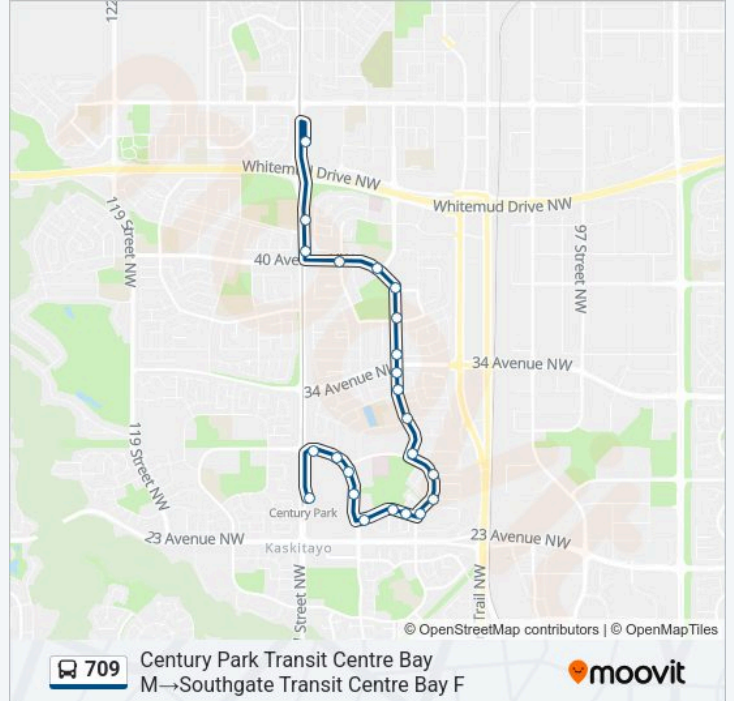

Use the Moovit App to find the closest 709 bus station near you and find out when is the next 709 bus arriving.

Direction: 106 Street & 40 Avenue→Century Park Transit Centre Bay M

16 stops

[VIEW LINE SCHEDULE](#)

106 Street & 34 Avenue

106 Street & 35 Avenue

106 Street & 36a Avenue

106 Street & 38 Avenue

709 bus Time Schedule

Century Park Transit Centre Bay M→Southgate Transit Centre Bay F Route Timetable:

Monday	04:55-00:34
Tuesday	04:55-00:34
Wednesday	04:55-00:34
Thursday	04:55-00:34
Friday	04:55-00:34
Saturday	05:39-00:38
Sunday	05:52-23:52

709 bus Info

Direction: Century Park Transit Centre Bay M→Southgate Transit Centre Bay F

Stops: 23

Trip Duration: 15 min

Line Summary:

- 106 Street & 40 Avenue
- 108 Street & 40 Avenue
- 111 Street & 40 Avenue
- 111 Street & 43 Avenue
- Southgate Transit Centre Bay F

Direction: Southgate Transit Centre Bay F→Century Park Transit Centre Bay M

20 stops
[VIEW LINE SCHEDULE](#)

- Southgate Transit Centre Bay F
- 111 Street & 43 Avenue
- 111 Street & 40 Avenue
- 108 Street & 40 Avenue
- 106 Street & 40 Avenue
- 106 Street & 38 Avenue
- 106 Street & 36a Avenue
- 106 Street & 34 Avenue
- 106 Street & 32a Avenue
- 106 Street & 31 Avenue
- 106 Street & 29 Avenue
- 105 Street & 29 Avenue
- 105 Street & 28 Avenue
- 105 Street & 26 Avenue
- 105 Street & 25 Avenue
- 106a Street & 25 Avenue
- 108 Street & 25 Avenue
- 109 Street & 23 Avenue