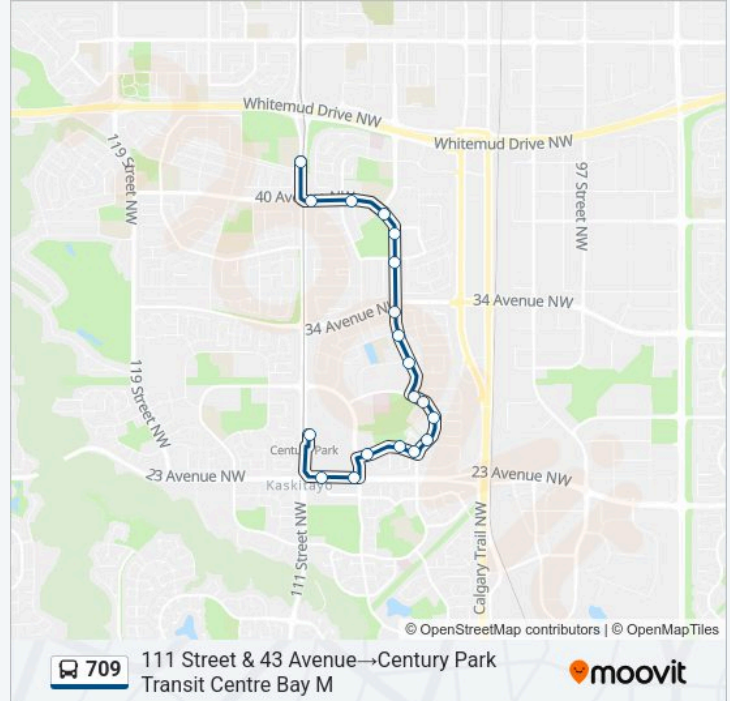

Use the Moovit App to find the closest 709 bus station near you and find out when is the next 709 bus arriving.

Direction: 106 Street & 40 Avenue→Century Park Transit Centre Bay M

16 stops

[VIEW LINE SCHEDULE](#)

[VIEW LINE SCHEDULE](#)

- 111 Street & 43 Avenue
- 111 Street & 40 Avenue
- 108 Street & 40 Avenue
- 106 Street & 40 Avenue
- 106 Street & 38 Avenue
- 106 Street & 36a Avenue
- 106 Street & 34 Avenue
- 106 Street & 32a Avenue
- 106 Street & 31 Avenue
- 106 Street & 29 Avenue
- 105 Street & 29 Avenue
- 105 Street & 28 Avenue
- 105 Street & 26 Avenue
- 105 Street & 25 Avenue
- 106a Street & 25 Avenue
- 108 Street & 25 Avenue
- 109 Street & 23 Avenue
- 110 Street & 23 Avenue

709 bus Info

Direction: 111 Street & 43 Avenue→Century Park
Transit Centre Bay M

Stops: 19

Trip Duration: 18 min

Line Summary:

Century Park Transit Centre Bay M

Direction: Century Park Transit Centre Bay M→Southgate Transit Centre Bay F

23 stops

[VIEW LINE SCHEDULE](#)

Century Park Transit Centre Bay M

111 Street & 29a Avenue

109 Street & 29a Avenue

109 Street & 29 Avenue

109 Street & 28 Avenue

109 Street & 25 Avenue