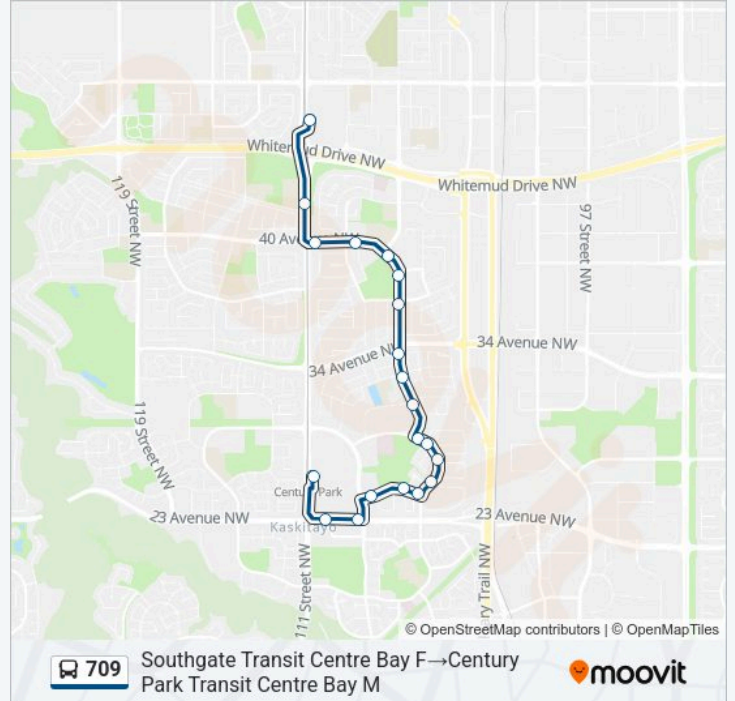

Use the Moovit App to find the closest 709 bus station near you and find out when is the next 709 bus arriving.

Direction: 106 Street & 40 Avenue→Century Park Transit Centre Bay M

16 stops

[VIEW LINE SCHEDULE](#)

Direction: Southgate Transit Centre Bay F→Century Park Transit Centre Bay M

20 stops
[VIEW LINE SCHEDULE](#)

- Southgate Transit Centre Bay F
- 111 Street & 43 Avenue
- 111 Street & 40 Avenue
- 108 Street & 40 Avenue
- 106 Street & 40 Avenue
- 106 Street & 38 Avenue
- 106 Street & 36a Avenue
- 106 Street & 34 Avenue
- 106 Street & 32a Avenue
- 106 Street & 31 Avenue
- 106 Street & 29 Avenue
- 105 Street & 29 Avenue
- 105 Street & 28 Avenue
- 105 Street & 26 Avenue
- 105 Street & 25 Avenue
- 106a Street & 25 Avenue
- 108 Street & 25 Avenue
- 109 Street & 23 Avenue

709 bus Time Schedule

Southgate Transit Centre Bay F→Century Park Transit Centre Bay M Route Timetable:

Monday	05:16-00:46
Tuesday	05:16-00:46
Wednesday	05:16-00:46
Thursday	05:16-00:46
Friday	05:16-00:46
Saturday	05:57-00:58
Sunday	06:11-00:11

709 bus Info

Direction: Southgate Transit Centre Bay F→Century Park Transit Centre Bay M
Stops: 20
Trip Duration: 18 min
Line Summary:

110 Street & 23 Avenue

Century Park Transit Centre Bay M

709 bus time schedules and route maps are available in an offline PDF at moovitapp.com. Use the Moovit App to see live bus times, train schedule or subway schedule, and step-by-step directions for all public transit in Edmonton.