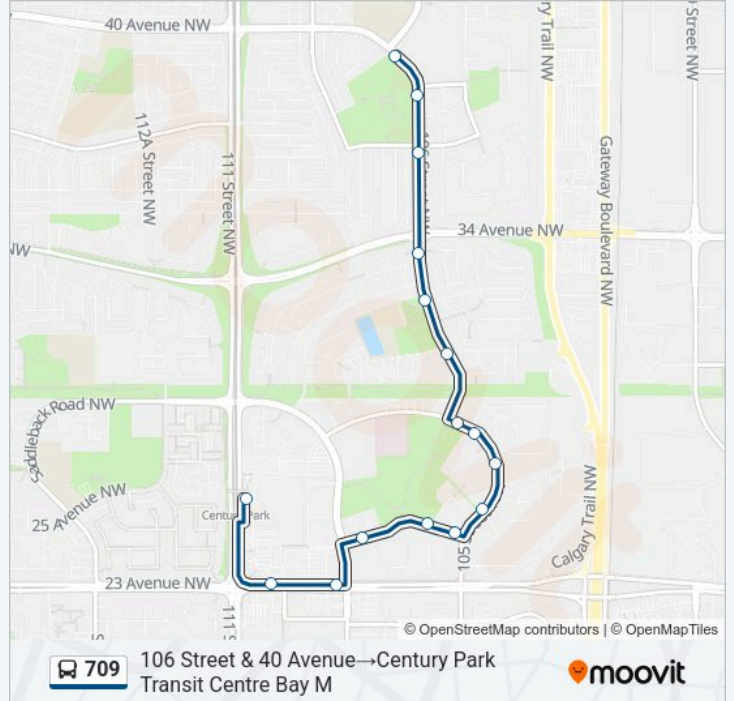

Use the Moovit App to find the closest 709 bus station near you and find out when is the next 709 bus arriving.

Direction: 106 Street & 40 Avenue→Century Park Transit Centre Bay M

16 stops

[VIEW LINE SCHEDULE](#)

106 Street & 40 Avenue
 106 Street & 38 Avenue
 106 Street & 36a Avenue
 106 Street & 34 Avenue
 106 Street & 32a Avenue
 106 Street & 31 Avenue
 106 Street & 29 Avenue
 105 Street & 29 Avenue
 105 Street & 28 Avenue
 105 Street & 26 Avenue
 105 Street & 25 Avenue
 106a Street & 25 Avenue
 108 Street & 25 Avenue
 109 Street & 23 Avenue
 110 Street & 23 Avenue
 Century Park Transit Centre Bay M

709 bus Info

Direction: 106 Street & 40 Avenue→Century Park Transit Centre Bay M

Stops: 16

Trip Duration: 14 min

Line Summary:

**Direction: 111 Street & 43 Avenue→Century Park
Transit Centre Bay M**

19 stops

[VIEW LINE SCHEDULE](#)

- 111 Street & 43 Avenue
- 111 Street & 40 Avenue
- 108 Street & 40 Avenue
- 106 Street & 40 Avenue
- 106 Street & 38 Avenue
- 106 Street & 36a Avenue
- 106 Street & 34 Avenue
- 106 Street & 32a Avenue
- 106 Street & 31 Avenue
- 106 Street & 29 Avenue
- 105 Street & 29 Avenue
- 105 Street & 28 Avenue
- 105 Street & 26 Avenue
- 105 Street & 25 Avenue
- 106a Street & 25 Avenue
- 108 Street & 25 Avenue
- 109 Street & 23 Avenue
- 110 Street & 23 Avenue