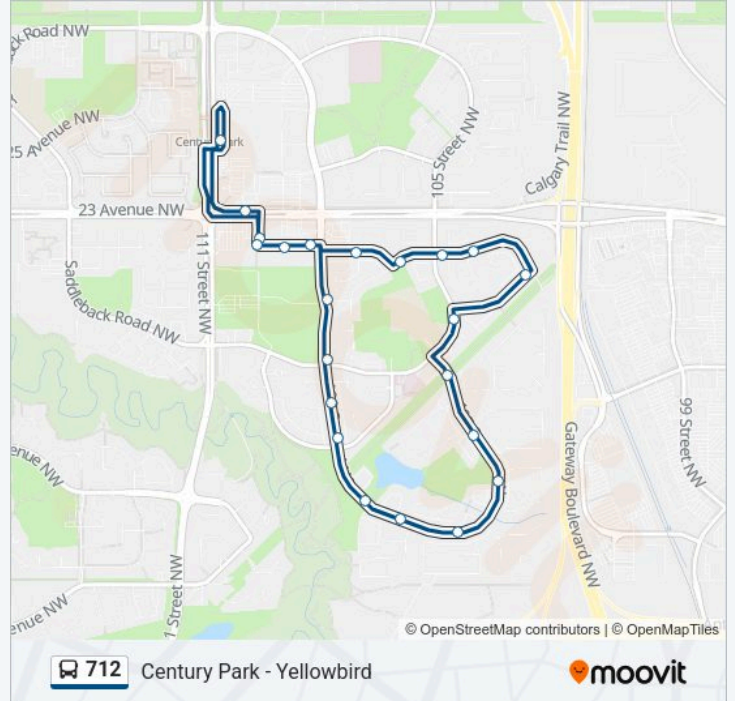

104 Street & 20 Avenue

105 Street & 20 Avenue

105 Street & 19 Avenue

105 Street & 16 Avenue

105 Street & 13 Avenue

106 Street & 11 Avenue

108 Street & 11 Avenue

109 Street & 11 Avenue

109 Street & Bearspaw Drive East

109 Street & 16 Avenue

109 Street & 19 Avenue

109 Street & 20 Avenue

109 Street & 21 Avenue

110 Street & 21 Avenue

712 bus Time Schedule

Century Park Transit Centre Bay J→Century Park Transit Centre Bay J Route Timetable:

Monday	05:55-21:35
Tuesday	05:55-21:35
Wednesday	05:55-21:35
Thursday	05:55-21:35
Friday	05:55-21:35
Saturday	08:11-19:11
Sunday	09:00-18:30

712 bus Info

Direction: Century Park Transit Centre Bay J→Century Park Transit Centre Bay J

Stops: 23

Trip Duration: 19 min

Line Summary:

110 Street & 23 Avenue

Century Park Transit Centre Bay J

712 bus time schedules and route maps are available in an offline PDF at moovitapp.com. Use the Moovit App to see live bus times, train schedule or subway schedule, and step-by-step directions for all public transit in Edmonton.