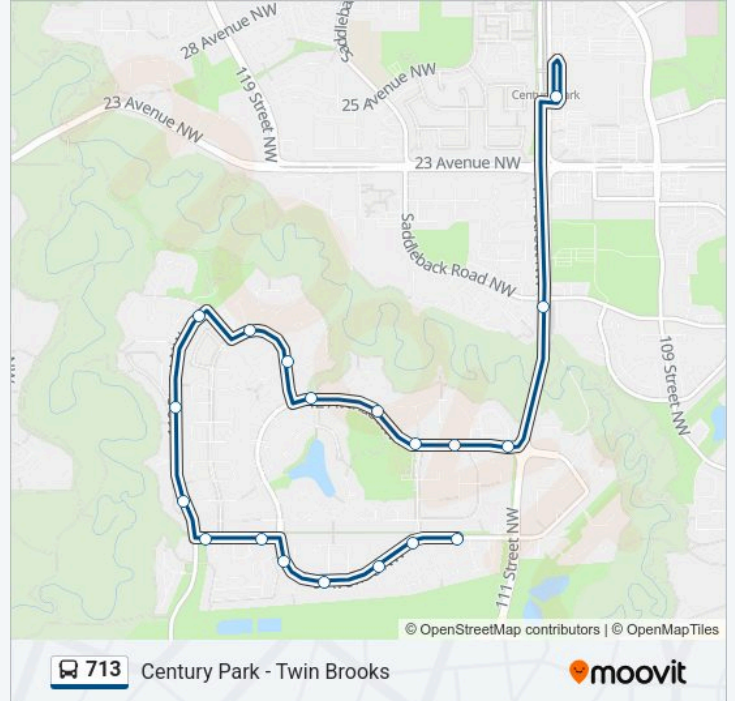

Use the Moovit App to find the closest 713 bus station near you and find out when is the next 713 bus arriving.

Direction: Century Park Transit Centre Bay I→Twin Brooks Drive & 12 Avenue

6 stops

[VIEW LINE SCHEDULE](#)

713 bus Info

Direction: Century Park Transit Centre Bay I→Twin Brooks Drive & 12 Avenue

Stops: 6

Trip Duration: 5 min

Line Summary:

Direction: Twin Brooks Drive & 12 Avenue→Century Park Transit Centre Bay I

713 bus Info

Direction: Century Park Transit Centre Bay I → 112a Street & 9 Avenue

Stops: 19

Trip Duration: 16 min

Line Summary:

112a Street & 9 Avenue

713 bus time schedules and route maps are available in an offline PDF at moovitapp.com. Use the Moovit App to see live bus times, train schedule or subway schedule, and step-by-step directions for all public transit in Edmonton.

© 2025 Moovit - All Rights Reserved