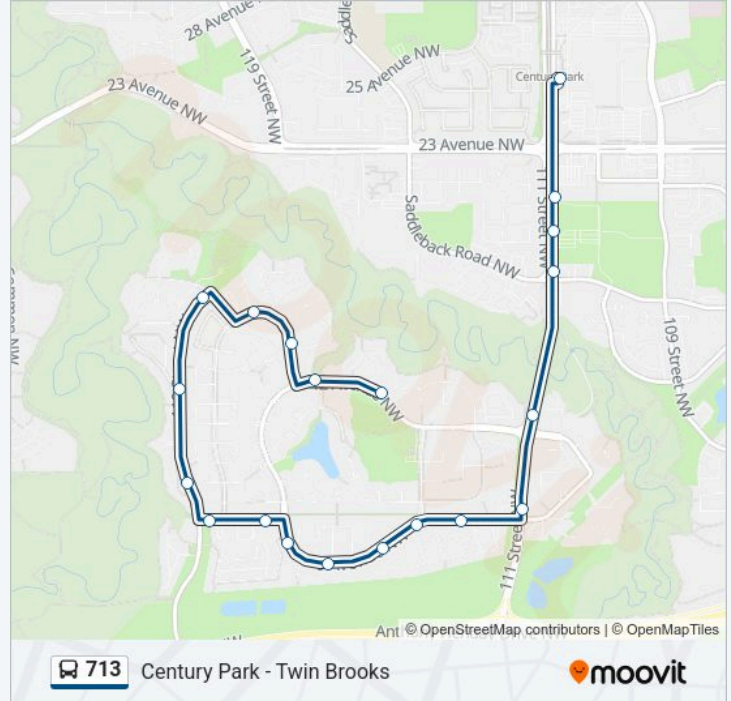

713 bus Info

Direction: Century Park Transit Centre Bay I→Twin Brooks Drive & 12 Avenue

Stops: 6

Trip Duration: 5 min

Line Summary:

Direction: Twin Brooks Drive & 12 Avenue→Century Park Transit Centre Bay I

20 stops

[VIEW LINE SCHEDULE](#)

- Twin Brooks Drive & 12 Avenue
- 115 Street & 12 Avenue
- 115a Street & 13 Avenue
- 115a Street & 15 Avenue
- 119 Street & Twin Brooks Close
- 119 Street & 12a Avenue
- 119 Street & 10a Avenue
- 118 Street & 9b Avenue
- 116 Street & 9b Avenue
- 116 Street & 9a Avenue
- 115 Street & 9 Avenue
- 114 Street & 9 Avenue
- 113a Street & 9 Avenue
- 112a Street & 9 Avenue
- 111 Street & 9 Avenue
- 111 Street & 12 Avenue
- 111 Street & 19 Avenue
- 111 Street & 19 Avenue

713 bus Info

Direction: Twin Brooks Drive & 12 Avenue→Century Park Transit Centre Bay I

Stops: 20

Trip Duration: 13 min

Line Summary:

111 Street & 23 Avenue

Century Park Transit Centre Bay I

Direction: Century Park Transit Centre Bay I → 112a Street & 9 Avenue

19 stops

[VIEW LINE SCHEDULE](#)

Century Park Transit Centre Bay I

111 Street & Saddleback Road S Ent

111 Street & 12 Avenue

Twin Brooks Drive & 12 Avenue

113 Street & 12 Avenue

Twin Brooks Drive & 12 Avenue