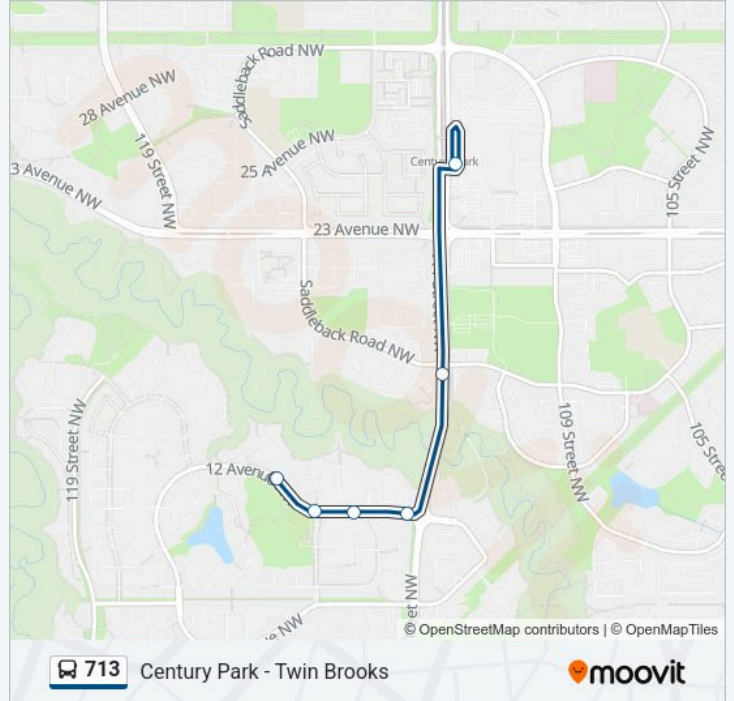

Use the Moovit App to find the closest 713 bus station near you and find out when is the next 713 bus arriving.

Direction: Century Park Transit Centre Bay I→Twin Brooks Drive & 12 Avenue

6 stops

[VIEW LINE SCHEDULE](#)

Century Park Transit Centre Bay I→Twin Brooks Drive & 12 Avenue Route Timetable:

Monday	05:31-23:01
Tuesday	05:31-23:01
Wednesday	05:31-23:01
Thursday	05:31-23:01
Friday	05:31-23:01
Saturday	08:08-23:08
Sunday	08:00-22:00

713 bus Info

Direction: Century Park Transit Centre Bay I→Twin Brooks Drive & 12 Avenue

Stops: 6

Trip Duration: 5 min

Line Summary:

Direction: Twin Brooks Drive & 12 Avenue→Century Park Transit Centre Bay I

713 bus Info

Direction: Twin Brooks Drive & 12 Avenue→Century Park Transit Centre Bay I

Stops: 20

Trip Duration: 13 min

Line Summary:

111 Street & 23 Avenue

Century Park Transit Centre Bay I

Direction: Century Park Transit Centre Bay I → 112a Street & 9 Avenue