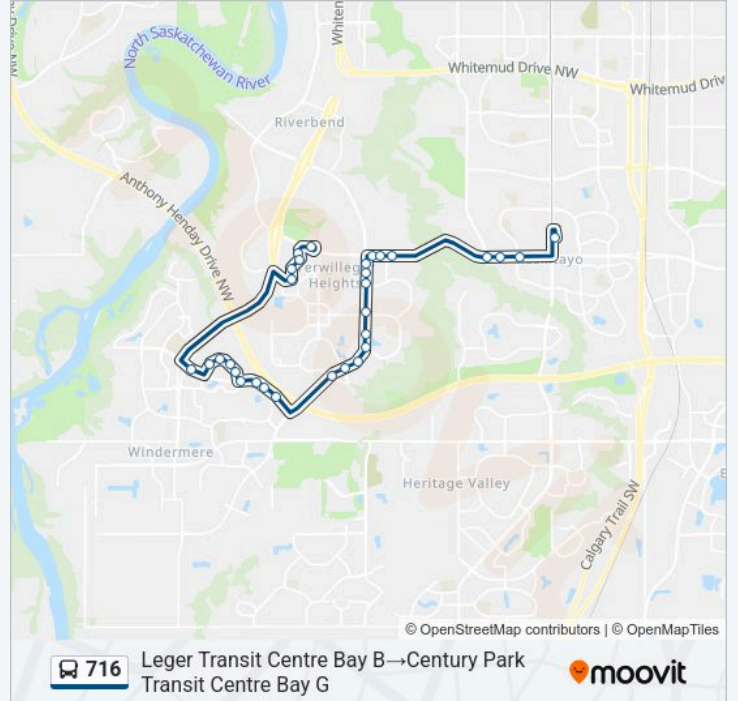

Direction: Century Park Transit Centre Bay G → Leger Transit Centre Bay B

30 stops

[VIEW LINE SCHEDULE](#)

- Century Park Transit Centre Bay G
- 111 Street & 23 Avenue
- Saddleback Road & 23 Avenue
- 118 Street & 23 Avenue
- 119 Street & 23 Avenue
- Hodgson Way & 23 Avenue
- Rabbit Hill Road & 23 Avenue
- Rabbit Hill Road & Tory Gate
- Rabbit Hill Road & Magrath Boulevard
- Rabbit Hill Road & Terwillegar Boulevard
- Rabbit Hill Road & Sandin Way
- Rabbit Hill Road & Mactaggart Drive
- Singer Gate & Rabbit Hill Road
- South Terwillegar Drive E & Rabbit Hill Road
- Rabbit Hill Road & South Terwillegar Drive S
- Allan Drive & Windermere Boulevard SW
- 156 Street & Windermere Boulevard SW
- Currents Drive & Windermere Boulevard
- Currents Drive & Windermere Boulevard

716 bus Info

Direction: Leger Transit Centre Bay B→Century Park Transit Centre Bay G

Stops: 30

Trip Duration: 30 min

Line Summary:

Rabbit Hill Road & Mactaggart Drive

Rabbit Hill Road & Maynard Way SW

Rabbit Hill Road & Mactaggart Drive

Rabbit Hill Road & Magrath Boulevard

Rabbit Hill Road & Tory Gate

Rabbit Hill Road & 23 Avenue

Rabbit Hill Road & 23 Avenue

Magrath Road & 23 Avenue

Magrath Road & 23 Avenue

119 Street & 23 Avenue

118 Street & 23 Avenue

Saddleback Road & 23 Avenue

Century Park Transit Centre Bay G

716 bus time schedules and route maps are available in an offline PDF at moovitapp.com. Use the Moovit App to see live bus times, train schedule or subway schedule, and step-by-step directions for all public transit in Edmonton.