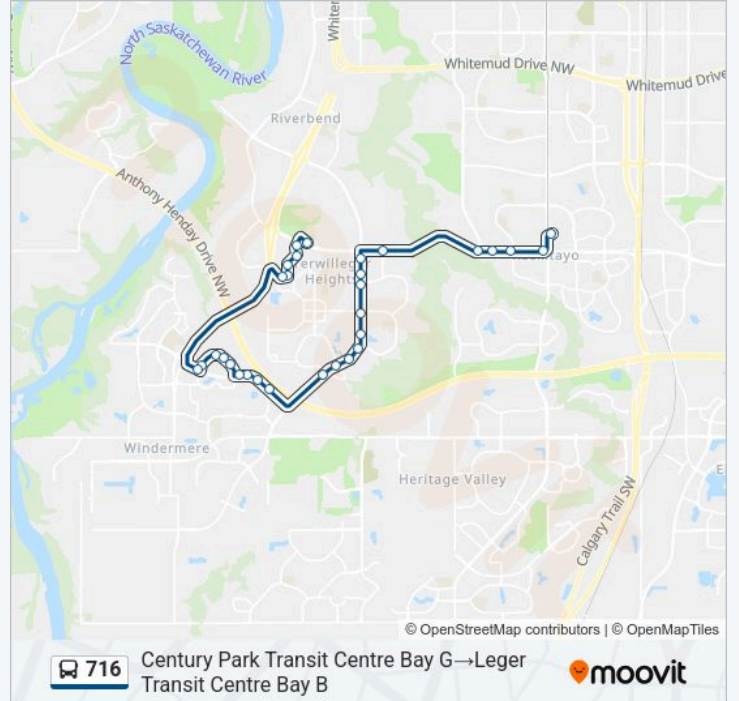

Direction: Century Park Transit Centre Bay G → Leger Transit Centre Bay B

30 stops

[VIEW LINE SCHEDULE](#)

- Century Park Transit Centre Bay G
- 111 Street & 23 Avenue
- Saddleback Road & 23 Avenue
- 118 Street & 23 Avenue
- 119 Street & 23 Avenue
- Hodgson Way & 23 Avenue
- Rabbit Hill Road & 23 Avenue
- Rabbit Hill Road & Tory Gate
- Rabbit Hill Road & Magrath Boulevard
- Rabbit Hill Road & Terwillegar Boulevard
- Rabbit Hill Road & Sandin Way
- Rabbit Hill Road & Mactaggart Drive
- Singer Gate & Rabbit Hill Road
- South Terwillegar Drive E & Rabbit Hill Road
- Rabbit Hill Road & South Terwillegar Drive S
- Allan Drive & Windermere Boulevard SW
- 156 Street & Windermere Boulevard SW
- Currents Drive & Windermere Boulevard
- Currents Drive & Windermere Boulevard

716 bus Info

Direction: Century Park Transit Centre Bay G → Leger Transit Centre Bay B

Stops: 30

Trip Duration: 27 min

Line Summary:

6056 Currents Drive E

6110 Currents Drive E

6142 Currents Drive W

6004 Currents Drive W

Ambleside Drive & Windermere Boulevard

Tomlinson Common & 18 Avenue

Tomlinson Common & Tomlinson Way

Tomlinson Way & Tomlinson Link

Tomlinson Way & Towne Centre Boulevard

Towne Centre Boulevard & 23 Avenue

Leger Transit Centre Bay B

Direction: Leger Transit Centre Bay B→Century Park Transit Centre Bay G

30 stops

[VIEW LINE SCHEDULE](#)

Leger Transit Centre Bay B

Towne Centre Boulevard & Trelle Way

Tomlinson Way & Towne Centre Boulevard