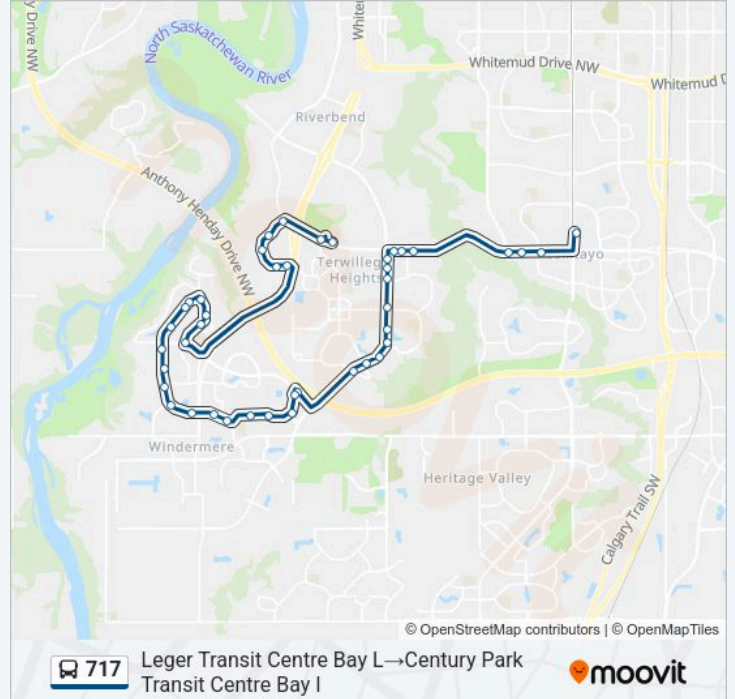

Allan Crescent & Allan Drive SW

Allan Way & Allan Drive SW

Allan Drive & Andrews Gate SW

Allan Drive & Andrews Loop SW

Allan Drive & Windermere Boulevard SW

South Terwillegar Drive W & Rabbit Hill Road

Mullen Way & Rabbit Hill Road

Rabbit Hill Road & 23 Avenue

Magrath Road & 23 Avenue

Magrath Road & 23 Avenue

119 Street & 23 Avenue

118 Street & 23 Avenue

Saddleback Road & 23 Avenue

Century Park Transit Centre Bay I

Direction: Allan Drive & Windermere Boulevard SW→Leger Transit Centre Bay L

27 stops

[VIEW LINE SCHEDULE](#)

Allan Drive & Windermere Boulevard SW

Allan Drive & Andrews Way SW

Allan Crescent & Allan Drive SW

Allan Crescent & Allan Drive SW

Austin Link & Anderson Way SW

717 bus Time Schedule

Allan Drive & Windermere Boulevard SW→Leger Transit Centre Bay L Route Timetable:

Monday	07:07-08:20
Tuesday	07:07-08:20
Wednesday	07:07-08:20
Thursday	07:07-08:20
Friday	07:07-08:20
Saturday	Not Operational