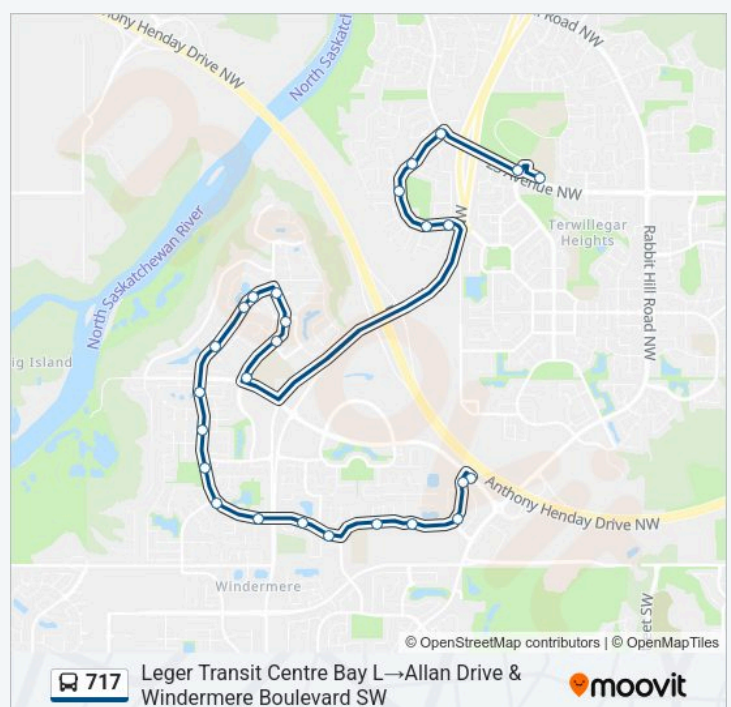

Monday	15:25-15:43
Tuesday	15:25-15:43
Wednesday	15:25-15:43
Thursday	15:25-15:43
Friday	15:25-15:43
Saturday	Not Operational
Sunday	Not Operational

717 bus Info

Direction: Leger Transit Centre Bay L→Allan Drive & Windermere Boulevard SW

Stops: 26

Trip Duration: 31 min

Line Summary:

Allan Drive & Andrews Loop SW

Allan Drive & Windermere Boulevard SW

717 bus time schedules and route maps are available in an offline PDF at moovitapp.com. Use the Moovit App to see live bus times, train schedule or subway schedule, and step-by-step directions for all public transit in Edmonton.