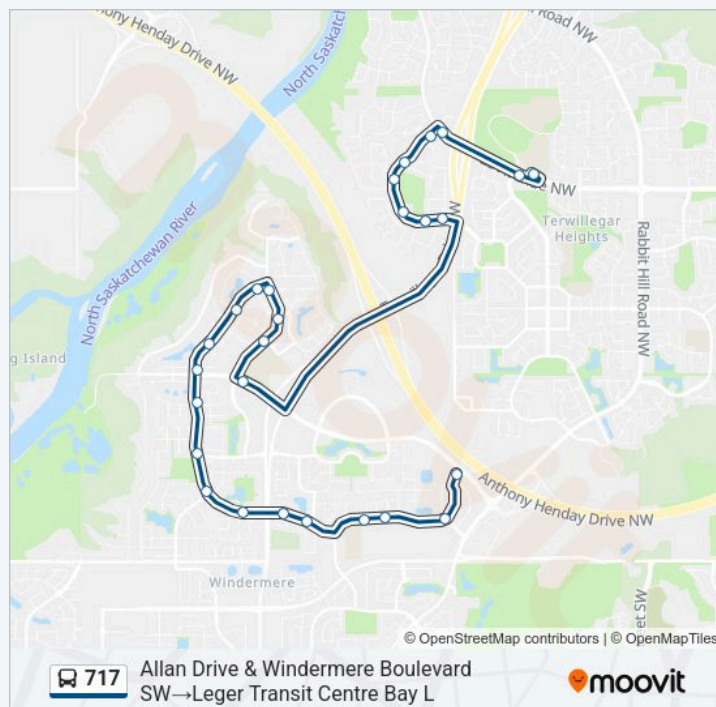

Towne Centre Boulevard & 23 Avenue

Leger Transit Centre Bay L

717 bus Info

Direction: Allan Drive & Windermere Boulevard
SW→Leger Transit Centre Bay L

Stops: 27

Trip Duration: 31 min

Line Summary:

Direction: Century Park Transit Centre Bay I
I→Leger Transit Centre Bay L

42 stops

[VIEW LINE SCHEDULE](#)

Century Park Transit Centre Bay I

111 Street & 23 Avenue

Saddleback Road & 23 Avenue

118 Street & 23 Avenue

119 Street & 23 Avenue

Hodgson Way & 23 Avenue