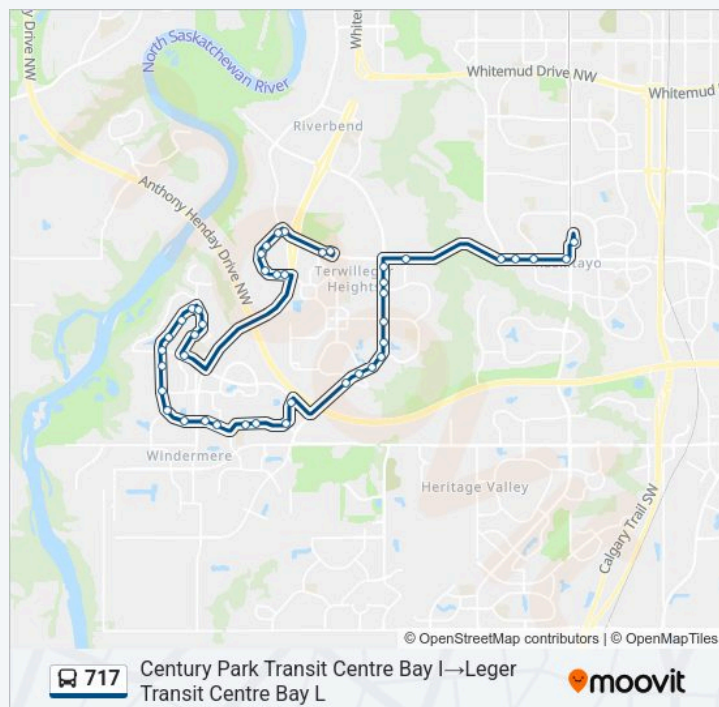

Terwillegar Drive & Haddow Drive

Hagen Link & Haddow Drive

Haddow Drive & Haswell Gate S

Haddow Drive & Haliburton Road S

Haddow Drive & Hunters Green

717 bus Info

Direction: Century Park Transit Centre Bay I → Leger Transit Centre Bay L

Stops: 42

Trip Duration: 41 min

Line Summary:

Haddow Drive & Hunters Green

Haddow Drive & Riverbend Road

Towne Centre Boulevard & 23 Avenue

Leger Transit Centre Bay L

Direction: Leger Transit Centre Bay L→Allan Drive & Windermere Boulevard SW

26 stops

[VIEW LINE SCHEDULE](#)

Leger Transit Centre Bay L

Leger Road & 23 Avenue

Haddow Drive & Riverbend Road

Haddow Drive & Hunters Green

Haddow Drive & Hector Road

Hanna Crescent & Haddow Drive