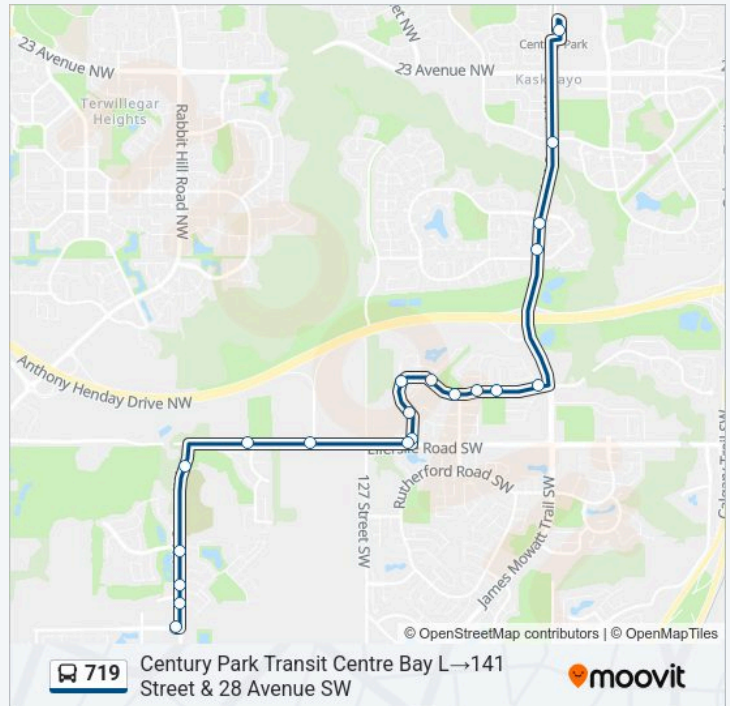

119 Street & Macewan Road SW

Melrose Place & Macewan Road SW

Macewan Road & Melrose Crescent SW

Macewan Road & Marion Place SW

Macewan Road & Miles Place SW

Macewan Road & Ellerslie Road SW

Heritage Valley Trail & Ellerslie Road SW

Graydon Hill Boulevard & Ellerslie Road SW

141 Street & Ellerslie Road SW

141 Street & Hays Ridge Boulevard SW

141 Street & Paisley Road SW

141 Street & Hays Ridge Boulevard SW

141 Street & 28 Avenue SW

719 bus Info

Direction: Century Park Transit Centre Bay L→141 Street & 28 Avenue SW

Stops: 20

Trip Duration: 17 min

Line Summary:

Direction: 141 Street & 28 Avenue SW→141 Street & 28 Avenue SW

18 stops

[VIEW LINE SCHEDULE](#)