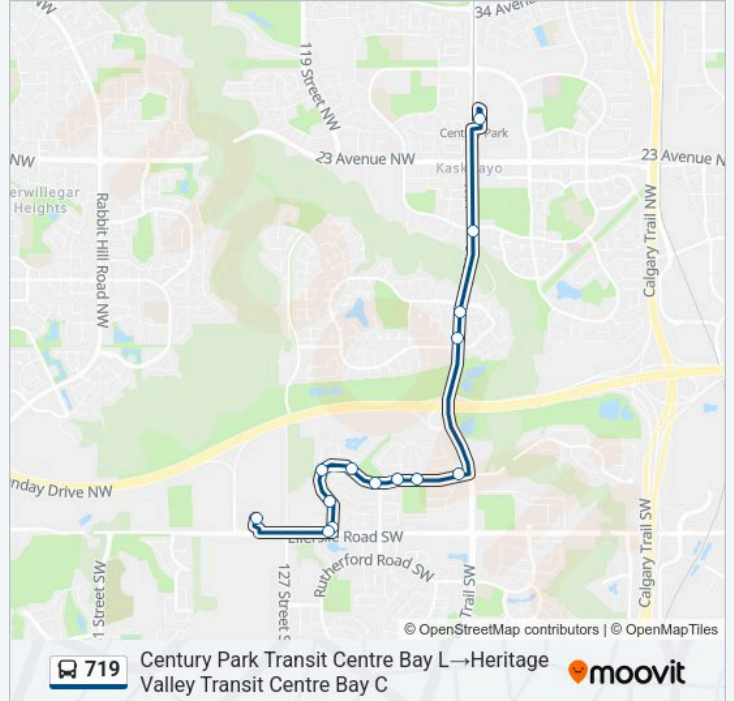

[VIEW LINE SCHEDULE](#)

- Century Park Transit Centre Bay L
- 111 Street & Saddleback Road S Ent
- 111 Street & 12 Avenue
- 111 Street & 9 Avenue
- 111 Street & Macewan Road SW
- Macewan Close & Macewan Road SW
- Macewan Road & Mcallister Loop W SW
- 119 Street & Macewan Road SW
- Melrose Place & Macewan Road SW
- Macewan Road & Melrose Crescent SW
- Macewan Road & Marion Place SW
- Macewan Road & Miles Place SW
- Macewan Road & Ellerslie Road SW
- Heritage Valley Transit Centre Bay C

719 bus Time Schedule

Century Park Transit Centre Bay L→Heritage Valley Transit Centre Bay C Route Timetable:

Monday	15:37-17:28
Tuesday	15:37-17:28
Wednesday	15:37-17:28
Thursday	15:37-17:28
Friday	15:37-17:28
Saturday	Not Operational
Sunday	Not Operational

719 bus Info

Direction: Century Park Transit Centre Bay L→Heritage Valley Transit Centre Bay C

Stops: 14

Trip Duration: 17 min

Line Summary:

Direction: Heritage Valley Transit Centre Bay C→Century Park Transit Centre Bay L

17 stops

[VIEW LINE SCHEDULE](#)

- Heritage Valley Transit Centre Bay C
- Heritage Valley Trail & Ellerslie Road SW
- 127 Street & Ellerslie Road SW
- Macewan Road & Mcphadden Way SW
- Macewan Road & Marion Place SW
- Macewan Road & Melrose Crescent SW
- Mcmillian Way & Macewan Road SW
- 119 Street & Macewan Road SW
- Mcallister Loop & Macewan Road SW
- Mcmullen Way & Macewan Road SW
- Mcmullen Green & Macewan Road SW
- 111 Street & Blackburn Drive SW
- 111 Street & 9 Avenue
- 111 Street & 12 Avenue
- 111 Street & 19 Avenue
- 111 Street & 23 Avenue
- Century Park Transit Centre Bay L