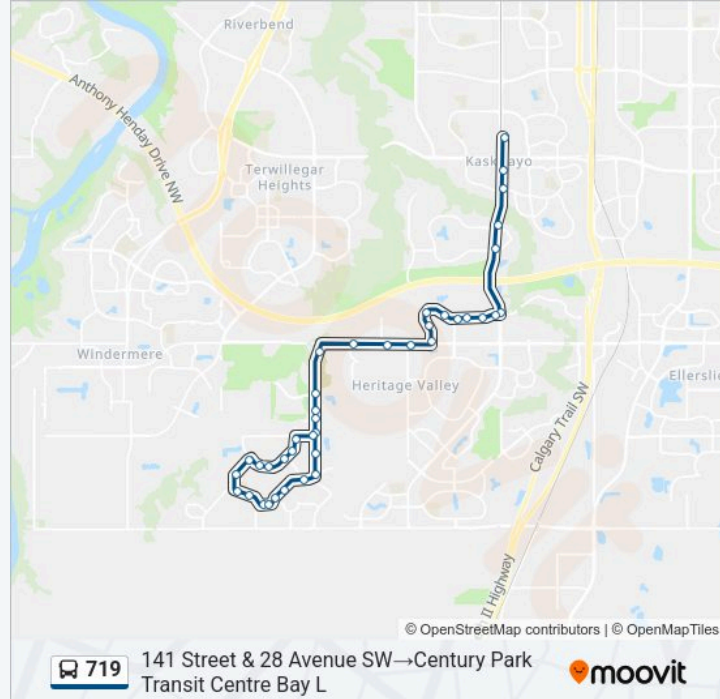

719 bus Info

Direction: 141 Street & 28 Avenue SW→Century Park Transit Centre Bay L

Stops: 39

Trip Duration: 29 min

Line Summary:

141 Street & Hays Ridge Boulevard SW

141 Street & Paisley Road SW

141 Street & Parker Gate SW

141 Street & Ellerslie Road SW

Graydon Hill Boulevard & Ellerslie Road SW

Heritage Valley Trail & Ellerslie Road SW

127 Street & Ellerslie Road SW

Macewan Road & Mcphadden Way SW

Macewan Road & Marion Place SW

Macewan Road & Melrose Crescent SW

Mcmillian Way & Macewan Road SW

119 Street & Macewan Road SW

Mcallister Loop & Macewan Road SW

Mcmullen Way & Macewan Road SW

Mcmullen Green & Macewan Road SW

111 Street & Blackburn Drive SW

111 Street & 9 Avenue

111 Street & 12 Avenue

111 Street & 19 Avenue

111 Street & 23 Avenue

Century Park Transit Centre Bay L

Direction: Century Park Transit Centre Bay L→141 Street & 28 Avenue SW

20 stops

[VIEW LINE SCHEDULE](#)