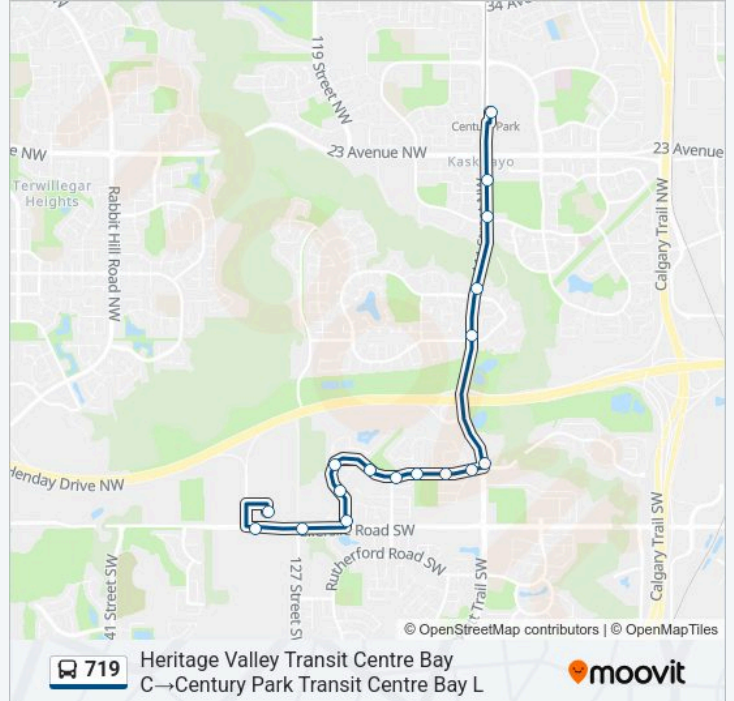

17 stops

[VIEW LINE SCHEDULE](#)

- Heritage Valley Transit Centre Bay C
- Heritage Valley Trail & Ellerslie Road SW
- 127 Street & Ellerslie Road SW
- Macewan Road & Mcphadden Way SW
- Macewan Road & Marion Place SW
- Macewan Road & Melrose Crescent SW
- Mcmillian Way & Macewan Road SW
- 119 Street & Macewan Road SW
- Mcallister Loop & Macewan Road SW
- Mcmullen Way & Macewan Road SW
- Mcmullen Green & Macewan Road SW
- 111 Street & Blackburn Drive SW
- 111 Street & 9 Avenue
- 111 Street & 12 Avenue
- 111 Street & 19 Avenue
- 111 Street & 23 Avenue
- Century Park Transit Centre Bay L

719 bus Time Schedule

Heritage Valley Transit Centre Bay C→Century Park Transit Centre Bay L Route Timetable:

Monday	06:51-08:29
Tuesday	06:51-08:29
Wednesday	06:51-08:29
Thursday	06:51-08:29
Friday	06:51-08:29
Saturday	Not Operational
Sunday	Not Operational

719 bus Info

Direction: Heritage Valley Transit Centre Bay C→Century Park Transit Centre Bay L

Stops: 17

Trip Duration: 18 min

Line Summary:

Direction: 141 Street & 28 Avenue SW→Century Park Transit Centre Bay L

39 stops

[VIEW LINE SCHEDULE](#)

- 141 Street & 28 Avenue SW
- Chappelle Boulevard & 28 Avenue SW
- Chappelle Boulevard & Carey Way SW
- Chappelle Boulevard & Chapman Road SW
- Chapman Way & Chappelle Boulevard SW
- Calhoun Link & Chappelle Boulevard SW
- Chappelle Green & Chappelle Boulevard SW
- Chappelle Green & Cooke Lane SW
- Chappelle Green & Chappelle Way SW
- Carson Way & Chappelle Way SW
- Chappelle Way & Chappelle Road SW
- Claxton Loop & Chappelle Road SW
- Chappelle Drive & Claxton Loop SW
- Chappelle Drive & Claxton Crescent SW
- Charles Link & Chappelle Drive SW
- 141 Street & Chappelle Drive SW
- 141 Street & Chappelle Drive SW
- 141 Street & 28 Avenue SW