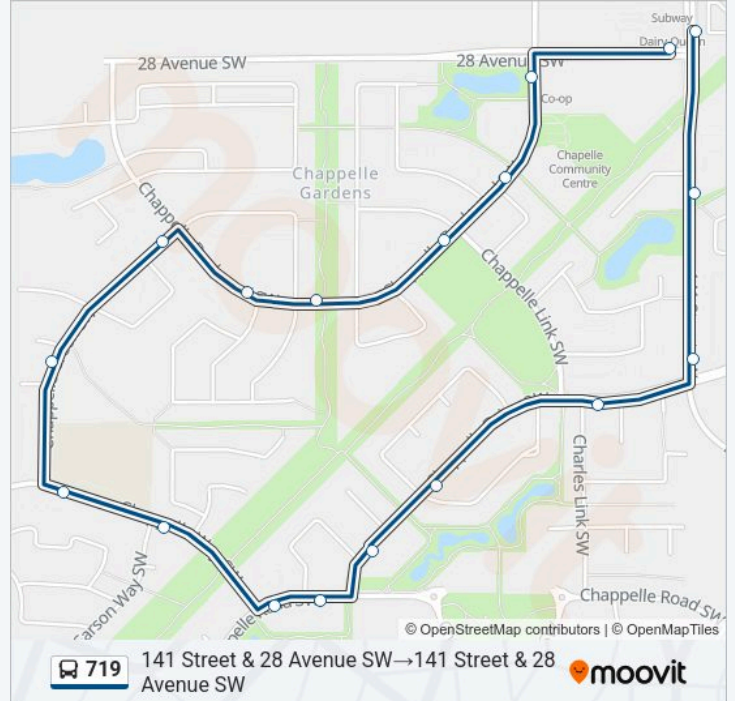

141 Street & 28 Avenue SW→141 Street & 28 Avenue SW Route Timetable:

Monday	18:29
Tuesday	18:29
Wednesday	18:29
Thursday	18:29
Friday	18:29
Saturday	Not Operational
Sunday	Not Operational

719 bus Info

Direction: 141 Street & 28 Avenue SW→141 Street & 28 Avenue SW

Stops: 18

Trip Duration: 15 min

Line Summary:

Chappelle Drive & Claxton Loop SW

Chappelle Drive & Claxton Crescent SW

Charles Link & Chappelle Drive SW

141 Street & Chappelle Drive SW

141 Street & Chappelle Drive SW

141 Street & 28 Avenue SW

719 bus time schedules and route maps are available in an offline PDF at moovitapp.com. Use the Moovit App to see live bus times, train schedule or subway schedule, and step-by-step directions for all public transit in Edmonton.

© 2025 Moovit - All Rights Reserved