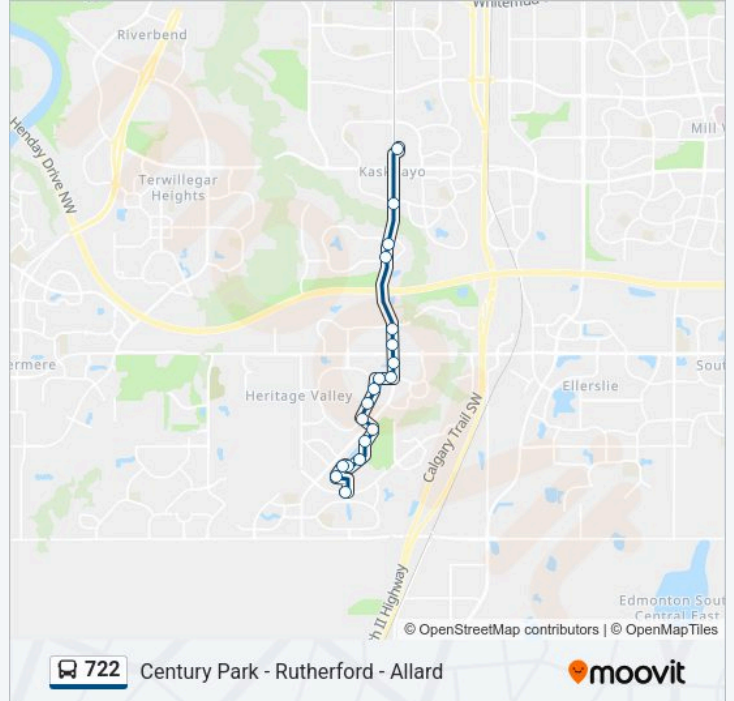

Direction: Century Park Transit Centre Bay E → Casselman Link & 30 Avenue SW

19 stops

[VIEW LINE SCHEDULE](#)

- Century Park Transit Centre Bay E
- 111 Street & Saddleback Road S Ent
- 111 Street & 12 Avenue
- 111 Street & 9 Avenue
- 111 Street & Macewan Road SW
- 111 Street & Ellerslie Road SW
- James Mowatt Trail & Ellerslie Road SW
- James Mowatt Trl & Rutherford Road SW
- 113 Street & Rutherford Road SW
- Rutherford Road & 13 Avenue SW
- Rutherford Road E & 15 Avenue SW
- Rutherford Road E & 17 Avenue SW
- Callaghan Drive & Callaghan Close SW
- Callaghan Drive & Callaghan Court SW
- Callaghan Drive & Cantor Landing SW
- Callaghan Drive & Cunningham Drive SW
- Cunningham Way & Cunningham Drive SW
- Cunningham Way & Cunningham Way SW

722 bus Time Schedule

Century Park Transit Centre Bay E → Casselman Link & 30 Avenue SW Route Timetable:

Monday	15:33-17:57
Tuesday	15:33-17:57
Wednesday	15:33-17:57
Thursday	15:33-17:57
Friday	15:33-17:57
Saturday	Not Operational
Sunday	Not Operational

722 bus Info

Direction: Century Park Transit Centre Bay E → Casselman Link & 30 Avenue SW

Stops: 19

Trip Duration: 19 min

Line Summary:

Direction: Century Park Transit Centre Bay E→Casselman Link & Casselman Crescent SW

19 stops

[VIEW LINE SCHEDULE](#)

- Century Park Transit Centre Bay E
- 111 Street & Saddleback Road S Ent
- 111 Street & 12 Avenue
- 111 Street & 9 Avenue
- 111 Street & Macewan Road SW
- 111 Street & Ellerslie Road SW
- James Mowatt Trail & Ellerslie Road SW
- James Mowatt Trl & Rutherford Road SW
- 113 Street & Rutherford Road SW
- Rutherford Road & 13 Avenue SW
- Rutherford Road E & 15 Avenue SW
- Rutherford Road E & 17 Avenue SW
- Callaghan Drive & Callaghan Close SW
- Callaghan Drive & Callaghan Court SW
- Callaghan Drive & Cantor Landing SW
- Callaghan Drive & Cunningham Drive SW
- Cunningham Way & Cunningham Drive SW
- Cunningham Way & Cunningham Way SW