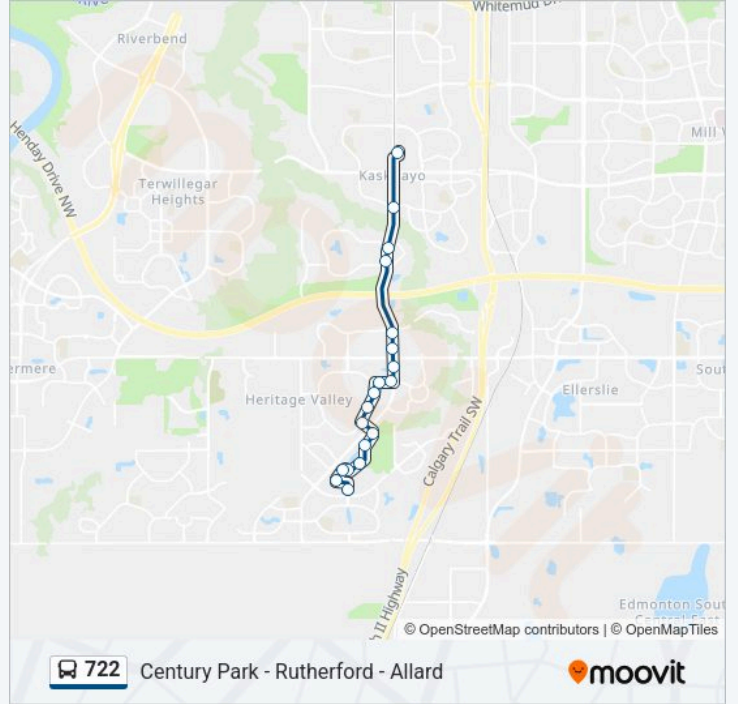

Direction: Casselman Link & Casselman Crescent SW→Century Park Transit Centre Bay E

33 stops

[VIEW LINE SCHEDULE](#)

- Casselman Link & Casselman Crescent SW
- Alexander Crescent & Allard Boulevard SW
- Allard Boulevard & Alexander Way SW
- Alwood Bend & Allard Boulevard SW
- Anthony Crescent & Allard Boulevard SW
- Allard Road & Allard Boulevard SW
- Allard Boulevard & Adamson Drive SW
- Allard Boulevard & Ashcraft Crescent SW
- Allard Link & Allard Boulevard SW
- Allard Link & Ashcraft Cape SW
- Allard Link & Adamson Drive SW
- Cunningham Drive & 30 Avenue SW
- Casselman Link & Casselman Crescent SW
- Casselman Link & Cunningham Way SW
- Cunningham Way & Cunningham Way SW
- Cunningham Way & Cunningham Drive SW
- Callaghan Drive & Caine Boulevard SW
- Callaghan Drive & Callaghan Drive Cul De Sac SW
- Callaghan Drive & Callaghan Point SW

722 bus Info

Direction: Century Park Transit Centre Bay E → Casselman Link & 30 Avenue SW

Stops: 19

Trip Duration: 19 min

Line Summary:

Direction: Century Park Transit Centre Bay E→Casselman Link & Casselman Crescent SW

722 bus Info

Direction: Century Park Transit Centre Bay E→Casselman Link & Casselman Crescent SW

Stops: 19

Trip Duration: 15 min

Line Summary:

Casselman Link & Casselman Crescent SW

722 bus time schedules and route maps are available in an offline PDF at moovitapp.com. Use the Moovit App to see live bus times, train schedule or subway schedule, and step-by-step directions for all public transit in Edmonton.

© 2025 Moovit - All Rights Reserved