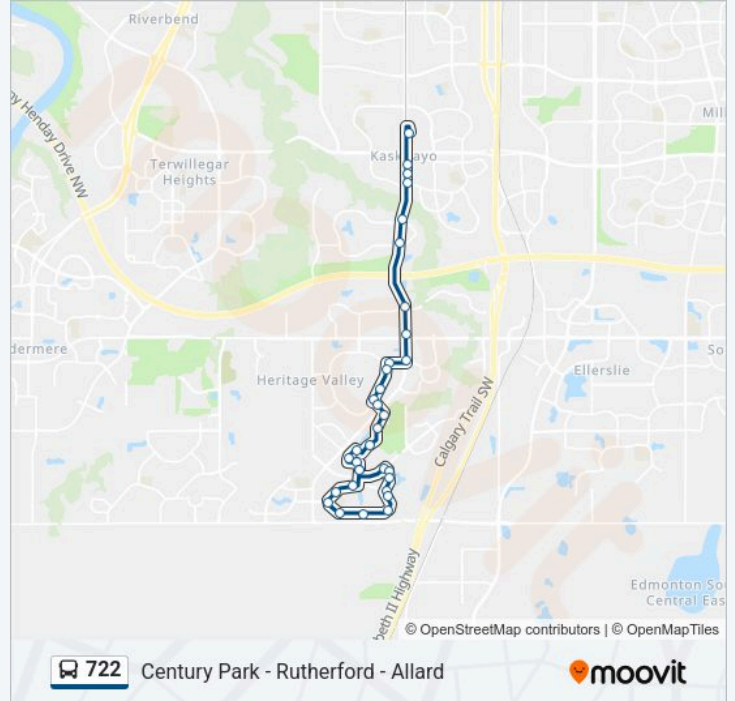

722 bus Info

Direction: Casselman Link & Casselman Crescent SW→Century Park Transit Centre Bay E

Stops: 33

Trip Duration: 25 min

Line Summary:

James Mowatt Trail & 17 Avenue SW

Rutherford Road E & 17 Avenue SW

Rutherford Road & 15 Avenue SW

Rutherford Road & 13 Avenue SW

114 Street & Rutherford Road SW

James Mowatt Trail & Blackmud Creek Drive SW

111 Street & Ellerslie Road SW

111 Street & Blackburn Drive SW

111 Street & 9 Avenue

111 Street & 12 Avenue

111 Street & 19 Avenue

111 Street & 19 Avenue

111 Street & 23 Avenue

Century Park Transit Centre Bay E

Direction: Century Park Transit Centre Bay E → Casselman Link & Casselman Crescent SW

31 stops
[VIEW LINE SCHEDULE](#)

Century Park Transit Centre Bay E

111 Street & Saddleback Road S Ent

111 Street & 12 Avenue

111 Street & 9 Avenue

111 Street & Macewan Road SW

111 Street & Ellerslie Road SW