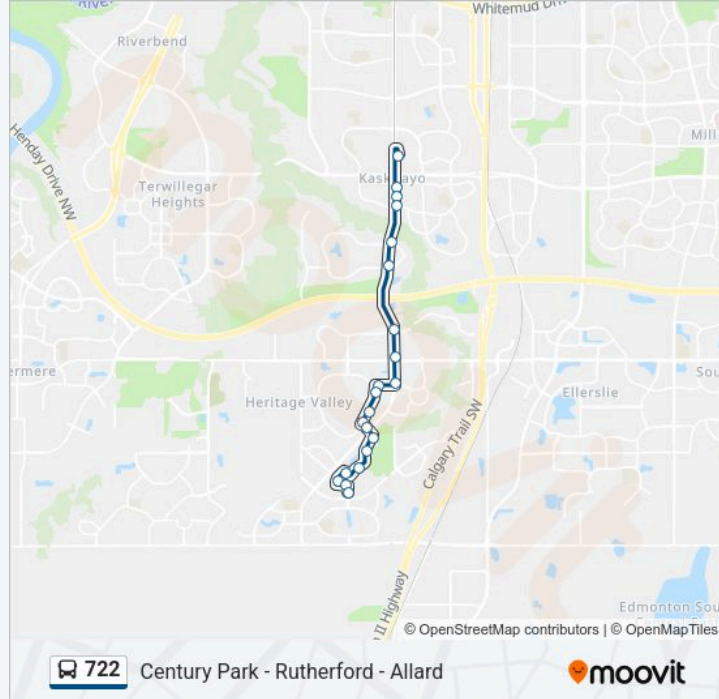

Direction: Casselman Link & Casselman Crescent SW→Century Park Transit Centre Bay E

21 stops

[VIEW LINE SCHEDULE](#)

- Casselman Link & Casselman Crescent SW
- Casselman Link & Cunningham Way SW
- Cunningham Way & Cunningham Way SW
- Cunningham Way & Cunningham Drive SW
- Callaghan Drive & Caine Boulevard SW
- Callaghan Drive & Callaghan Drive Cul De Sac SW
- Callaghan Drive & Callaghan Point SW
- James Mowatt Trail & 17 Avenue SW
- Rutherford Road E & 17 Avenue SW
- Rutherford Road & 15 Avenue SW
- Rutherford Road & 13 Avenue SW

722 bus Time Schedule

Casselman Link & Casselman Crescent SW→Century Park Transit Centre Bay E Route
Timetable:

Monday	06:38-08:19
Tuesday	06:38-08:19
Wednesday	06:38-08:19
Thursday	06:38-08:19
Friday	06:38-08:19
Saturday	05:27-05:57
Sunday	Not Operational

722 bus Info

Direction: Casselman Link & Casselman Crescent SW→Century Park Transit Centre Bay E
Stops: 21
Trip Duration: 20 min
Line Summary:

- 114 Street & Rutherford Road SW
- James Mowatt Trail & Blackmud Creek Drive SW
- 111 Street & Ellerslie Road SW
- 111 Street & Blackburn Drive SW
- 111 Street & 9 Avenue
- 111 Street & 12 Avenue
- 111 Street & 19 Avenue
- 111 Street & 19 Avenue
- 111 Street & 23 Avenue
- Century Park Transit Centre Bay E

Direction: Century Park Transit Centre Bay E → Casselman Link & 30 Avenue SW

19 stops

[VIEW LINE SCHEDULE](#)

- Century Park Transit Centre Bay E
- 111 Street & Saddleback Road S Ent
- 111 Street & 12 Avenue
- 111 Street & 9 Avenue
- 111 Street & Macewan Road SW
- 111 Street & Ellerslie Road SW
- James Mowatt Trail & Ellerslie Road SW
- James Mowatt Trl & Rutherford Road SW
- 113 Street & Rutherford Road SW
- Rutherford Road & 13 Avenue SW
- Rutherford Road E & 15 Avenue SW
- Rutherford Road E & 17 Avenue SW
- Callaghan Drive & Callaghan Close SW
- Callaghan Drive & Callaghan Court SW
- Callaghan Drive & Cantor Landing SW
- Callaghan Drive & Cunningham Drive SW
- Cunningham Way & Cunningham Drive SW
- Cunningham Way & Cunningham Way SW