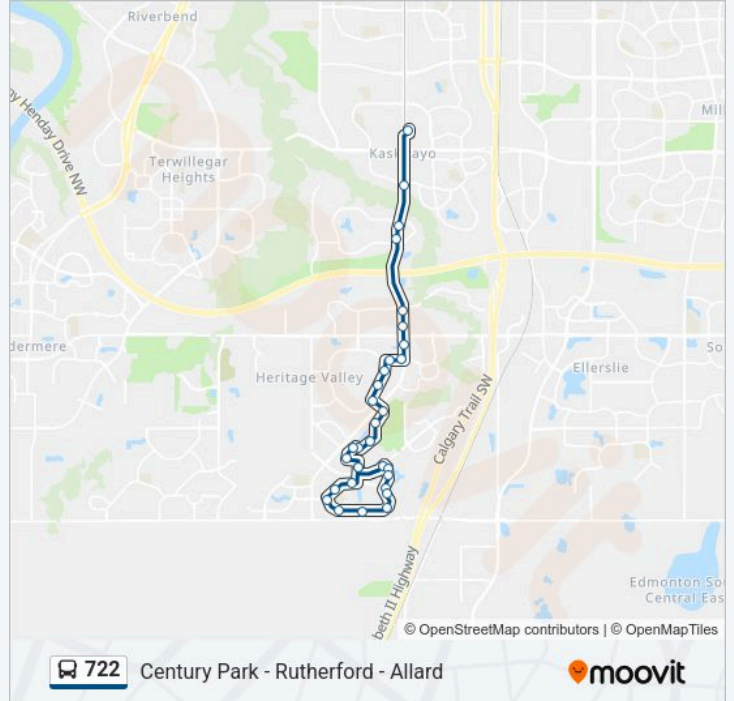

James Mowatt Trail & Ellerslie Road SW

James Mowatt Trl & Rutherford Road SW

113 Street & Rutherford Road SW

Rutherford Road & 13 Avenue SW

Rutherford Road E & 15 Avenue SW

Rutherford Road E & 17 Avenue SW

Callaghan Drive & Callaghan Close SW

Callaghan Drive & Callaghan Court SW

722 bus Time Schedule

Century Park Transit Centre Bay E → Casselman Link & Casselman Crescent SW Route Timetable:

Monday	00:23
Tuesday	00:23
Wednesday	00:23
Thursday	00:23
Friday	00:23
Saturday	00:05-00:35
Sunday	00:05

722 bus Info

Direction: Century Park Transit Centre Bay E → Casselman Link & Casselman Crescent SW
Stops: 31
Trip Duration: 23 min
Line Summary:

- Callaghan Drive & Cantor Landing SW
- Callaghan Drive & Cunningham Drive SW
- Cunningham Way & Cunningham Drive SW
- Cunningham Way & Cunningham Way SW
- Casselman Link & Casselman Crescent SW
- Alexander Crescent & Allard Boulevard SW
- Allard Boulevard & Alexander Way SW
- Alwood Bend & Allard Boulevard SW
- Anthony Crescent & Allard Boulevard SW
- Allard Road & Allard Boulevard SW
- Allard Boulevard & Adamson Drive SW
- Allard Boulevard & Ashcraft Crescent SW
- Allard Link & Allard Boulevard SW
- Allard Link & Ashcraft Cape SW
- Allard Link & Adamson Drive SW
- Cunningham Drive & 30 Avenue SW
- Casselman Link & Casselman Crescent SW

Direction: Casselman Link & Casselman Crescent SW→Century Park Transit Centre Bay E

21 stops

[VIEW LINE SCHEDULE](#)

- Casselman Link & Casselman Crescent SW
- Casselman Link & Cunningham Way SW
- Cunningham Way & Cunningham Way SW
- Cunningham Way & Cunningham Drive SW
- Callaghan Drive & Caine Boulevard SW
- Callaghan Drive & Callaghan Drive Cul De Sac SW
- Callaghan Drive & Callaghan Point SW
- James Mowatt Trail & 17 Avenue SW
- Rutherford Road E & 17 Avenue SW
- Rutherford Road & 15 Avenue SW
- Rutherford Road & 13 Avenue SW