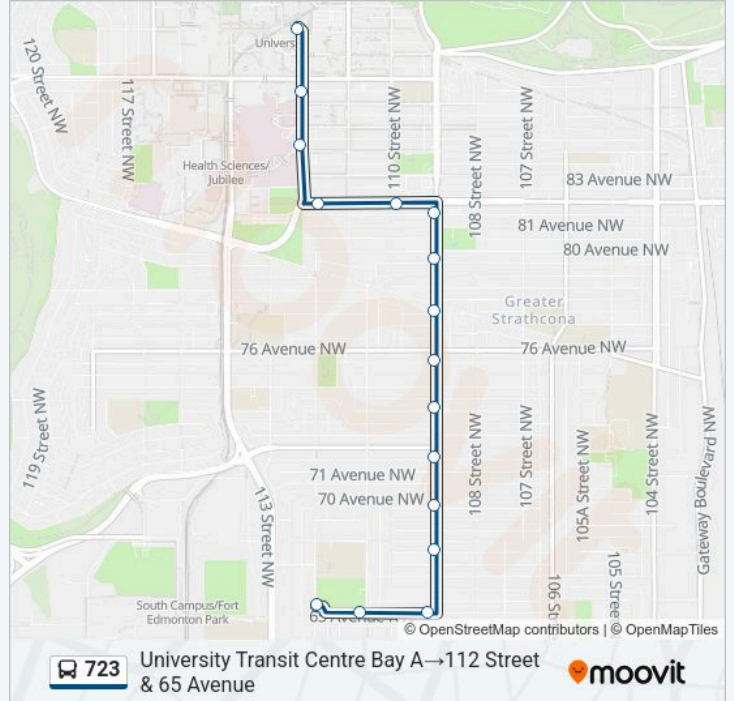

Use the Moovit App to find the closest 723 bus station near you and find out when is the next 723 bus arriving.

Direction: University Transit Centre Bay A→112 Street & 65 Avenue

16 stops

[VIEW LINE SCHEDULE](#)

University Transit Centre Bay A

112 Street & 86 Avenue

112 Street & 84 Avenue

112 Street & 82 Avenue

110 Street & 82 Avenue

109 Street & 82 Avenue

109 Street & 80 Avenue

109 Street & University Avenue

723 bus Info**Direction:** University Transit Centre Bay A→112 Street & 65 Avenue**Stops:** 16**Trip Duration:** 10 min**Line Summary:**

Direction: 112 Street & 65 Avenue→University Transit Centre Bay A

723 bus Info

Direction: 112 Street & 65 Avenue→University Transit Centre Bay A

Stops: 18

Trip Duration: 16 min

Line Summary:

Direction: 114 Street & 89 Avenue→112 Street & 65 Avenue

17 stops

[VIEW LINE SCHEDULE](#)