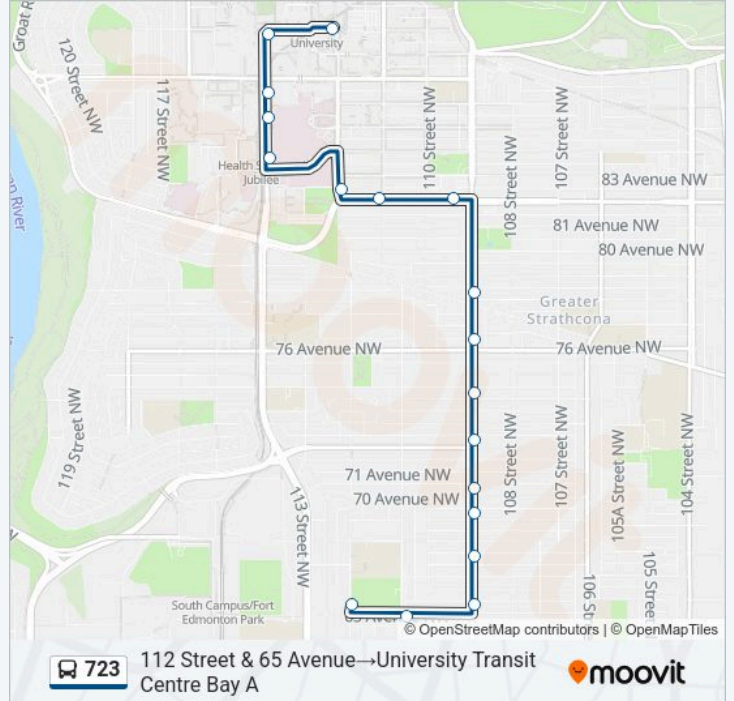

723 bus Info**Direction:** University Transit Centre Bay A→112 Street & 65 Avenue**Stops:** 16**Trip Duration:** 10 min**Line Summary:**

Direction: 112 Street & 65 Avenue→University Transit Centre Bay A

18 stops

[VIEW LINE SCHEDULE](#)

- 112 Street & 65 Avenue
- 111 Street & 65 Avenue
- 109 Street & 65 Avenue
- 109 Street & 67 Avenue
- 109 Street & 69 Avenue
- 109 Street & 70 Avenue
- 109 Street & 72 Avenue
- 109 Street & 74 Avenue
- 109 Street & 76 Avenue
- 109 Street & 78 Avenue
- 109 Street & 82 Avenue
- 111 Street & 82 Avenue
- 112 Street & 82 Avenue
- 114 Street & 83 Avenue
- 114 Street & 85 Avenue
- 114 Street & 87 Avenue
- 114 Street & 89 Avenue
- University Transit Centre Bay A

723 bus Time Schedule

112 Street & 65 Avenue→University Transit Centre Bay A Route Timetable:

Monday	06:00-17:30
Tuesday	06:00-17:30
Wednesday	06:00-17:30
Thursday	06:00-17:30
Friday	06:00-17:30
Saturday	Not Operational
Sunday	Not Operational

723 bus Info

Direction: 112 Street & 65 Avenue→University Transit Centre Bay A

Stops: 18

Trip Duration: 16 min

Line Summary:

Direction: 114 Street & 89 Avenue→112 Street & 65 Avenue

17 stops

[VIEW LINE SCHEDULE](#)