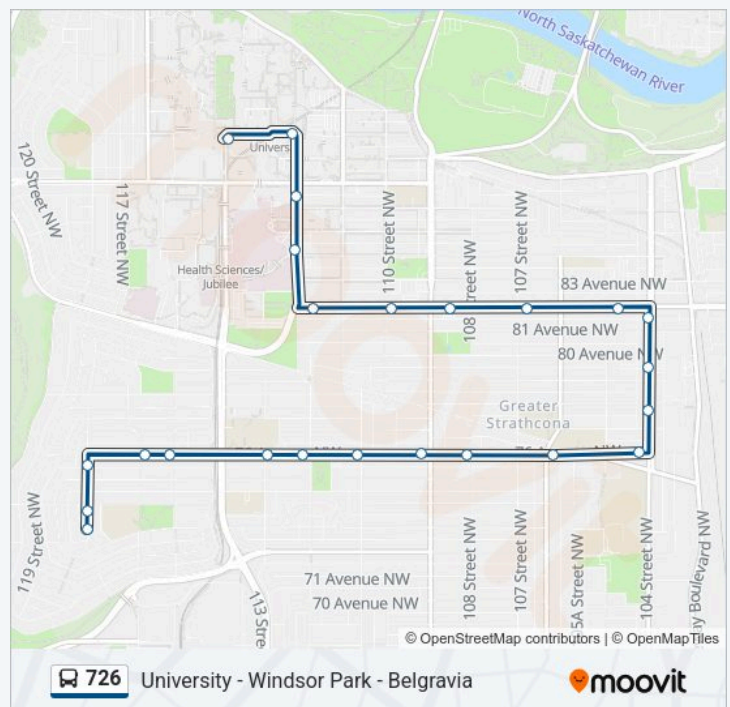

Direction: 114 Street & 89 Avenue→118 Street & 73 Avenue

24 stops

[VIEW LINE SCHEDULE](#)

114 Street & 89 Avenue
 University Transit Centre Bay A
 112 Street & 86 Avenue
 112 Street & 84 Avenue
 112 Street & 82 Avenue
 110 Street & 82 Avenue
 109 Street & 82 Avenue

107 Street & 82 Avenue
 105 Street & 82 Avenue
 104 Street & 82 Avenue
 104 Street & 80 Avenue
 104 Street & 78 Avenue
 104 Street & 76 Avenue
 105a Street & 76 Avenue
 108 Street & 76 Avenue
 109 Street & 76 Avenue
 111 Street & 76 Avenue
 112 Street & 76 Avenue
 113 Street & 76 Avenue
 115 Street & 76 Avenue
 116 Street & 76 Avenue
 118 Street & 76 Avenue
 118 Street & 74 Avenue
 118 Street & 73 Avenue

726 bus Info

Direction: 114 Street & 89 Avenue→118 Street & 73 Avenue

Stops: 24

Trip Duration: 21 min

Line Summary:

Direction: University Transit Centre Bay A→118 Street & 73 Avenue

23 stops

[VIEW LINE SCHEDULE](#)

University Transit Centre Bay A

112 Street & 86 Avenue
 112 Street & 84 Avenue
 112 Street & 82 Avenue
 110 Street & 82 Avenue
 109 Street & 82 Avenue
 107 Street & 82 Avenue
 105 Street & 82 Avenue
 104 Street & 82 Avenue
 104 Street & 80 Avenue
 104 Street & 78 Avenue