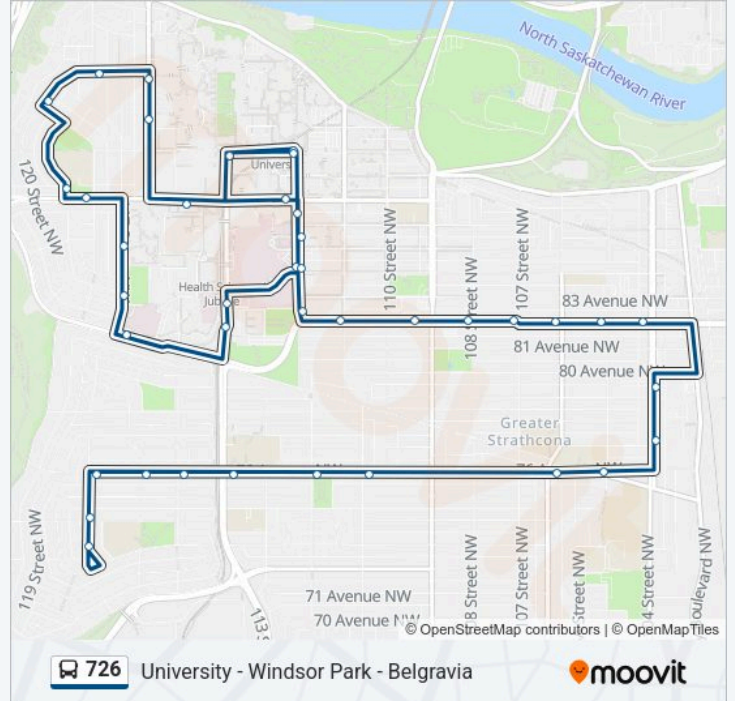

 **726 Line**

University - Windsor Park - Belgravia

Get The App

The 726 bus line (University - Windsor Park - Belgravia) has 3 routes. For regular weekdays, their operation hours are: (1) 118 Street & 73 Avenue→University Transit Centre Bay A: 09:24-14:24(2) 114 Street & 89 Avenue→118 Street & 73 Avenue: 09:03-15:03(3) University Transit Centre Bay A→118 Street & 73 Avenue: 17:10

Use the Moovit App to find the closest 726 bus station near you and find out when is the next 726 bus arriving.

Direction: 118 Street & 73 Avenue→University Transit Centre Bay A

41 stops

[VIEW LINE SCHEDULE](#)

726 bus Info

Direction: 118 Street & 73 Avenue→University Transit Centre Bay A

Stops: 41

Trip Duration: 44 min

Line Summary:

112 Street & 84 Avenue
 112 Street & 86 Avenue
 112 Street & 87 Avenue
 114 Street & 89 Avenue
 University Transit Centre Bay B
 112 Street & 86 Avenue
 112 Street & 84 Avenue
 114 Street & 83 Avenue
 114 Street & 82 Avenue
 117 Street & University Avenue
 117 Street & 83 Avenue
 117 Street & 85 Avenue
 118 Street & 87 Avenue
 119 Street & 87 Avenue
 120 Street & Windsor Road
 118 Street & 92 Avenue
 116 Street & 92 Avenue
 116 Street & 91 Avenue
 116 Street & 87 Avenue
 114 Street & 89 Avenue
 University Transit Centre Bay A

Direction: 114 Street & 89 Avenue→118 Street & 73 Avenue

24 stops

[VIEW LINE SCHEDULE](#)

114 Street & 89 Avenue
 University Transit Centre Bay A
 112 Street & 86 Avenue
 112 Street & 84 Avenue
 112 Street & 82 Avenue
 110 Street & 82 Avenue
 109 Street & 82 Avenue