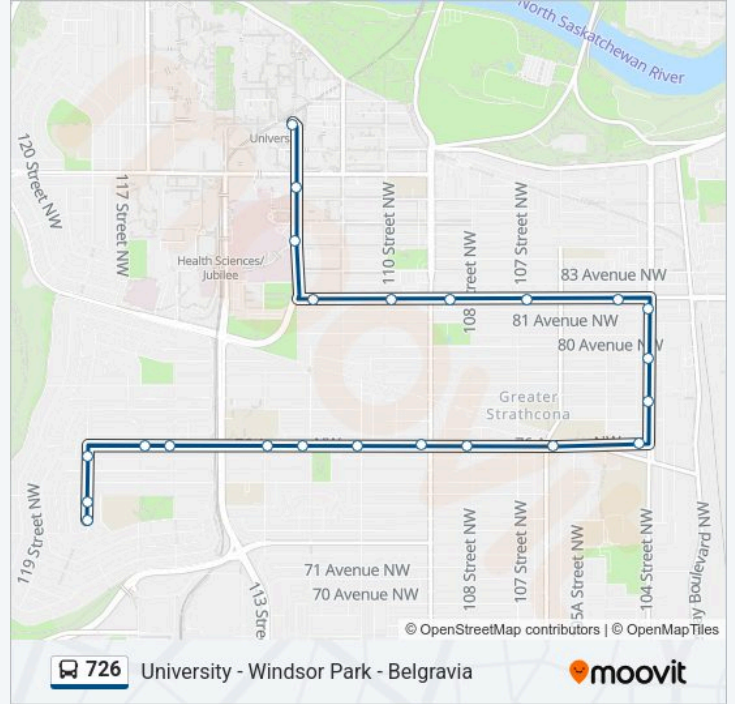

 **726 Line**

University - Windsor Park - Belgravia

Get The App

The 726 bus line (University - Windsor Park - Belgravia) has 3 routes. For regular weekdays, their operation hours are: (1) 118 Street & 73 Avenue→University Transit Centre Bay A: 09:24-14:24(2) 114 Street & 89 Avenue→118 Street & 73 Avenue: 09:03-15:03(3) University Transit Centre Bay A→118 Street & 73 Avenue: 17:10

726 bus Info

Direction: 114 Street & 89 Avenue→118 Street & 73 Avenue

Stops: 24

Trip Duration: 21 min

Line Summary:

Direction: University Transit Centre Bay A→118 Street & 73 Avenue

23 stops

[VIEW LINE SCHEDULE](#)

University Transit Centre Bay A

112 Street & 86 Avenue
 112 Street & 84 Avenue
 112 Street & 82 Avenue
 110 Street & 82 Avenue
 109 Street & 82 Avenue
 107 Street & 82 Avenue
 105 Street & 82 Avenue
 104 Street & 82 Avenue
 104 Street & 80 Avenue
 104 Street & 78 Avenue

726 bus Info

Direction: University Transit Centre Bay A→118 Street & 73 Avenue

Stops: 23

Trip Duration: 19 min

Line Summary:

- 104 Street & 76 Avenue
- 105a Street & 76 Avenue
- 108 Street & 76 Avenue
- 109 Street & 76 Avenue
- 111 Street & 76 Avenue
- 112 Street & 76 Avenue
- 113 Street & 76 Avenue
- 115 Street & 76 Avenue
- 116 Street & 76 Avenue
- 118 Street & 76 Avenue
- 118 Street & 74 Avenue
- 118 Street & 73 Avenue