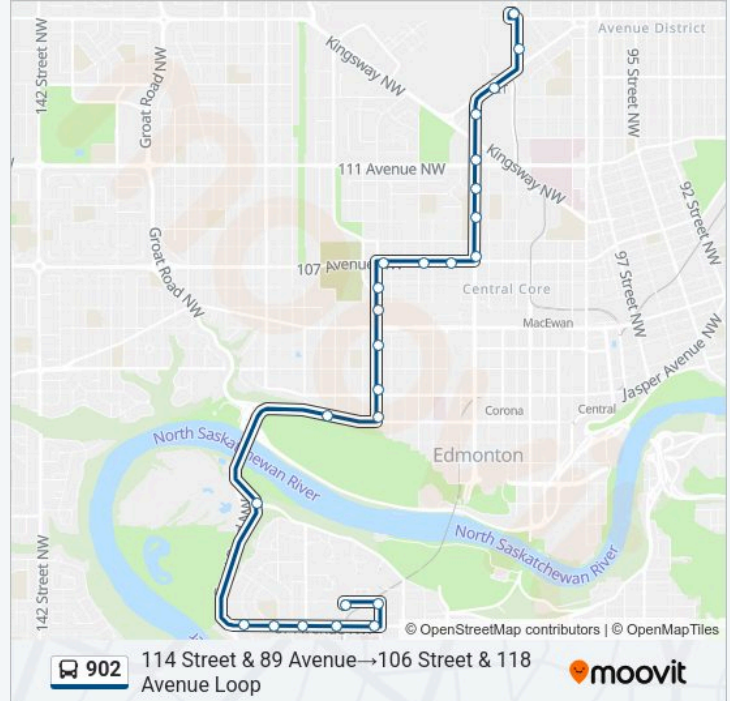

Use the Moovit App to find the closest 902 bus station near you and find out when is the next 902 bus arriving.

Direction: 114 Street & 89 Avenue→106 Street & 118 Avenue Loop

25 stops

[VIEW LINE SCHEDULE](#)

- 114 Street & 89 Avenue
- University Transit Centre Bay B
- 112 Street & 87 Avenue
- 114 Street & 87 Avenue
- 116 Street & 87 Avenue
- 118 Street & 87 Avenue
- 120 Street & 87 Avenue
- Groat Road & Emily Murphy Park Road
- 118 Street & Victoria Park Road
- 116 Street & 100 Avenue
- 116 Street & Jasper Avenue
- 116 Street & 103 Avenue
- 116 Street & 105 Avenue
- 116 Street & 106 Avenue
- 116 Street & 107 Avenue
- 113 Street & 107 Avenue
- 111 Street & 107 Avenue
- 109 Street & 107 Avenue
- 109 Street & 109 Avenue

902 bus Info

Direction: 114 Street & 89 Avenue→106 Street & 118 Avenue Loop

Stops: 25

Trip Duration: 28 min

Line Summary:

- 109 Street & 110 Avenue
- 109 Street & 111 Avenue
- 109 Street & 113 Avenue
- 109 Street & Princess Elizabeth Avenue
- 106 Street & 117 Avenue
- 106 Street & 118 Avenue Loop

Direction: 106 Street & 118 Avenue Loop→University Transit Centre Bay B
 26 stops
[VIEW LINE SCHEDULE](#)

- 106 Street & 118 Avenue Loop
- 106 Street & 117 Avenue
- 109 Street & Princess Elizabeth Avenue
- 109 Street & 113 Avenue
- 109 Street & Kingsway
- 109 Street & 111 Avenue
- 109 Street & 110 Avenue
- 109 Street & 108 Avenue
- 110 Street & 107 Avenue
- 112 Street & 107 Avenue
- 114 Street & 107 Avenue
- 116 Street & 107 Avenue
- 117 Street & 107 Avenue
- 116 Street & 105 Avenue
- 116 Street & 104 Avenue
- 116 Street & Jasper Avenue
- 116 Street & 100 Avenue
- 118 Street & Victoria Park Road