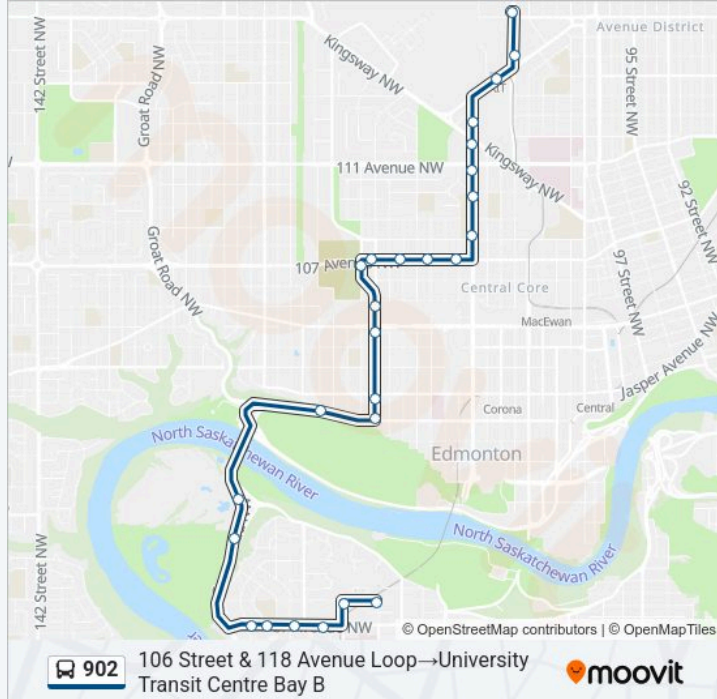

Direction: 106 Street & 118 Avenue Loop→University Transit Centre Bay B
 26 stops
[VIEW LINE SCHEDULE](#)

- 106 Street & 118 Avenue Loop
- 106 Street & 117 Avenue
- 109 Street & Princess Elizabeth Avenue
- 109 Street & 113 Avenue
- 109 Street & Kingsway
- 109 Street & 111 Avenue
- 109 Street & 110 Avenue
- 109 Street & 108 Avenue
- 110 Street & 107 Avenue
- 112 Street & 107 Avenue
- 114 Street & 107 Avenue
- 116 Street & 107 Avenue
- 117 Street & 107 Avenue
- 116 Street & 105 Avenue
- 116 Street & 104 Avenue
- 116 Street & Jasper Avenue
- 116 Street & 100 Avenue
- 118 Street & Victoria Park Road

902 bus Info

Direction: 106 Street & 118 Avenue Loop→University Transit Centre Bay B

Stops: 26

Trip Duration: 27 min

Line Summary:

Groat Road & Mayfair Golf Country Club

Groat Road & Hawrelak Park

120 Street & 87 Avenue

119 Street & 87 Avenue

117 Street & 87 Avenue

116 Street & 87 Avenue

114 Street & 89 Avenue

University Transit Centre Bay B

Direction: University Transit Centre Bay B→106 Street & 118 Avenue Loop

24 stops

[VIEW LINE SCHEDULE](#)

University Transit Centre Bay B

112 Street & 87 Avenue

114 Street & 87 Avenue

116 Street & 87 Avenue

118 Street & 87 Avenue

120 Street & 87 Avenue

Groat Road & Emily Murphy Park Road

118 Street & Victoria Park Road