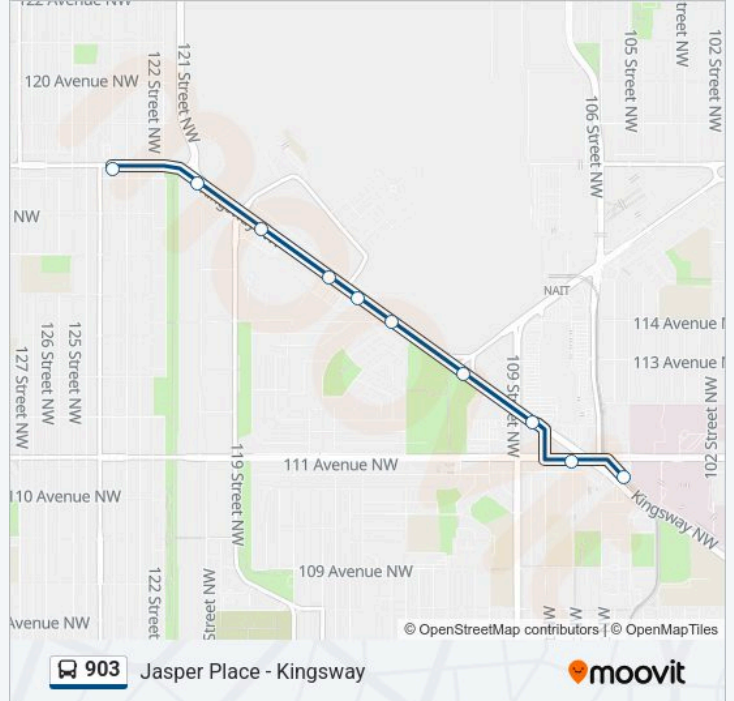

**Direction: 123 Street & 118 Avenue→Kingsway  
 Rah Transit Centre Bay C**

10 stops

[VIEW LINE SCHEDULE](#)

123 Street & 118 Avenue  
 121 Street & Kingsway  
 119 Street & Kingsway  
 117 Street & Kingsway  
 115 Street & Kingsway  
 Tower Road & Kingsway  
 Princess Elizabeth Avenue & Kingsway  
 109 Street & Kingsway  
 107 Street & 111 Avenue  
 Kingsway Rah Transit Centre Bay C

**903 bus Time Schedule**

123 Street & 118 Avenue→Kingsway Rah Transit Centre Bay C Route Timetable:

Monday	16:32
Tuesday	Not Operational
Wednesday	16:32
Thursday	16:32
Friday	Not Operational
Saturday	16:32
Sunday	16:32

**903 bus Info**

**Direction:** 123 Street & 118 Avenue→Kingsway Rah Transit Centre Bay C

**Stops:** 10

**Trip Duration:** 9 min

**Line Summary:**

**Direction: Jasper Place Transit Centre Bay H→Kingsway Rah Transit Centre Bay C**

33 stops

[VIEW LINE SCHEDULE](#)

Jasper Place Transit Centre Bay H

156 Street & 102 Avenue

156 Street & 104 Avenue

156 Street & 105 Avenue

156 Street & 107 Avenue

156 Street & 109 Avenue