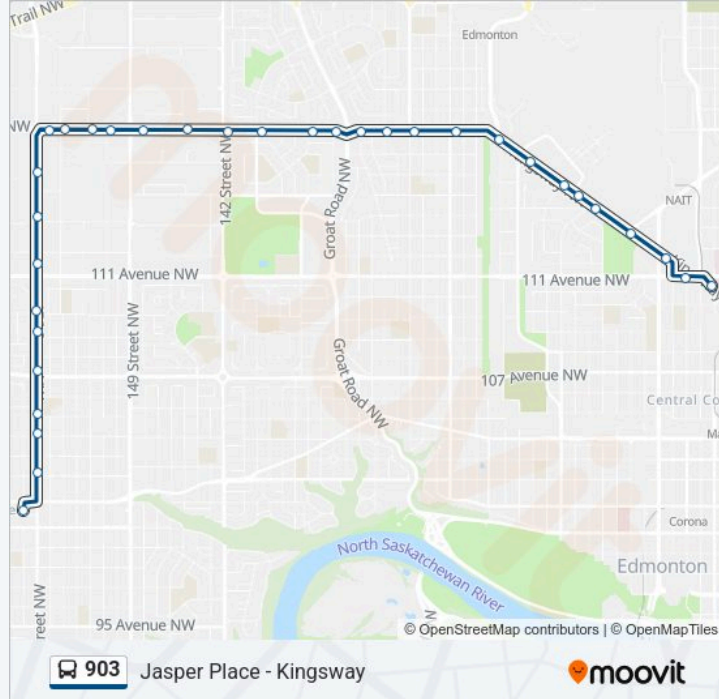

135 Street & 118 Avenue

133 Street & 118 Avenue

Groat Road & 118 Avenue

129 Street & 118 Avenue

127 Street & 118 Avenue

123 Street & 118 Avenue

121 Street & Kingsway

119 Street & Kingsway

117 Street & Kingsway

115 Street & Kingsway

Tower Road & Kingsway

Princess Elizabeth Avenue & Kingsway

109 Street & Kingsway

107 Street & 111 Avenue

Kingsway Rah Transit Centre Bay C

903 bus time schedules and route maps are available in an offline PDF at moovitapp.com. Use the Moovit App to see live bus times, train schedule or subway schedule, and step-by-step directions for all public transit in Edmonton.

© 2025 Moovit - All Rights Reserved