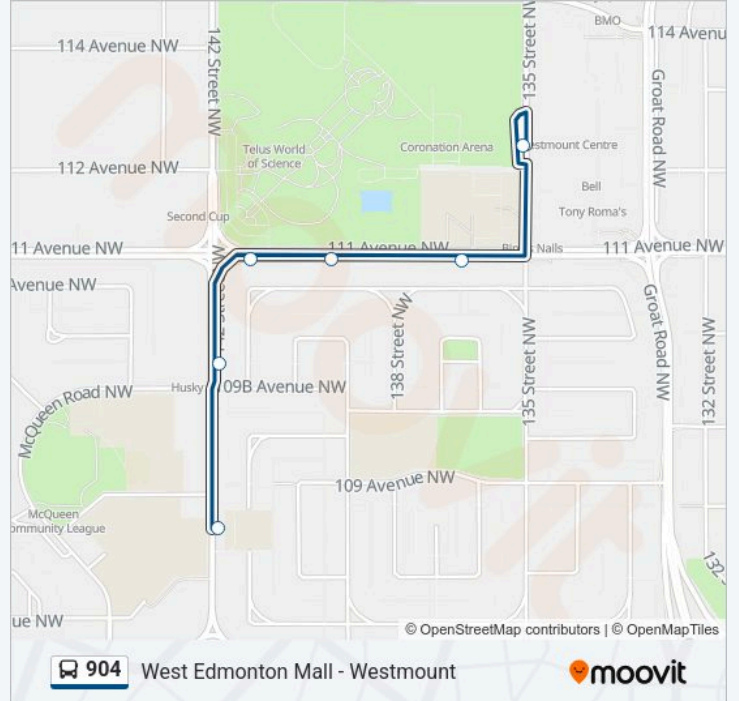

Use the Moovit App to find the closest 904 bus station near you and find out when is the next 904 bus arriving.

Direction: 142 Street & 107 Avenue→Westmount Transit Centre Bay C

6 stops

[VIEW LINE SCHEDULE](#)

Stops: 6

Trip Duration: 8 min

Line Summary:

Direction: West Edmonton Mall Transit Centre Bay D → Westmount Transit Centre Bay C

48 stops

[VIEW LINE SCHEDULE](#)

West Edmonton Mall Transit Centre Bay D

169 Street & 87 Avenue

169 Street & 87 Avenue

169 Street & 83 Avenue

167 Street & 83 Avenue

163 Street & 83 Avenue

162 Street & 83 Avenue

159 Street & 83 Avenue

159 Street & 81 Avenue

159 Street & Whitemud Drive

159 Street & Whitemud Drive

159 Street & Patricia Drive

156 Street & 76 Avenue

156 Street & 77a Avenue

156 Street & 79a Avenue

156 Street & 81 Avenue

156 Street & 84 Avenue

156 Street & 87 Avenue