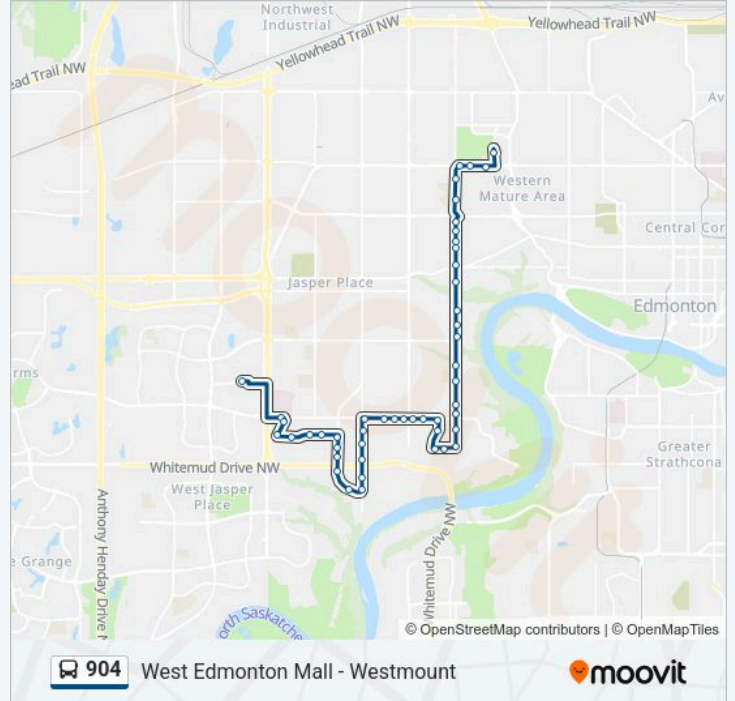

159 Street & Whitemud Drive

159 Street & Patricia Drive

156 Street & 76 Avenue

156 Street & 77a Avenue

156 Street & 79a Avenue

156 Street & 81 Avenue

156 Street & 84 Avenue

156 Street & 87 Avenue

904 bus Time Schedule

West Edmonton Mall Transit Centre Bay D → Westmount Transit Centre Bay C Route
Timetable:

Monday	04:58-22:58
Tuesday	04:58-22:58
Wednesday	04:58-22:58
Thursday	04:58-22:58
Friday	04:58-22:58
Saturday	06:30-22:57
Sunday	06:58-21:57

904 bus Info

Direction: West Edmonton Mall Transit Centre Bay D → Westmount Transit Centre Bay C

Stops: 48

Trip Duration: 33 min

Line Summary:

- 153 Street & 87 Avenue
- 152 Street & 87 Avenue
- 150 Street & 87 Avenue
- 149 Street & 87 Avenue
- 147 Street & 87 Avenue
- 145 Street & 87 Avenue
- 145 Street & 85 Avenue
- 145 Street & 80 Avenue
- 144 Street & 80 Avenue
- 142 Street & 80 Avenue
- 142 Street & 85 Avenue
- 142 Street & Buena Vista Road
- 142 Street & 89 Avenue
- 142 Street & 91 Avenue
- 142 Street & Valleyview Drive
- 142 Street & 95 Avenue
- 142 Street & 97 Avenue
- 142 Street & 98 Avenue
- 142 Street & 100 Avenue
- 142 Street & Stony Plain Road
- 142 Street & 104 Avenue
- 142 Street & 104a Avenue
- 142 Street & 106 Avenue
- 142 Street & 107 Avenue
- 142 Street & 107 Avenue
- 142 Street & 109b Avenue
- 142 Street & 111 Avenue
- 140 Street & 111 Avenue
- 138 Street & 111 Avenue
- Westmount Transit Centre Bay C

Direction: Westmount Transit Centre Bay C → West Edmonton Mall Transit Centre Bay D

904 bus Time Schedule

43 stops

[VIEW LINE SCHEDULE](#)

Westmount Transit Centre Bay C

136 Street & 111 Avenue

140 Street & 111 Avenue