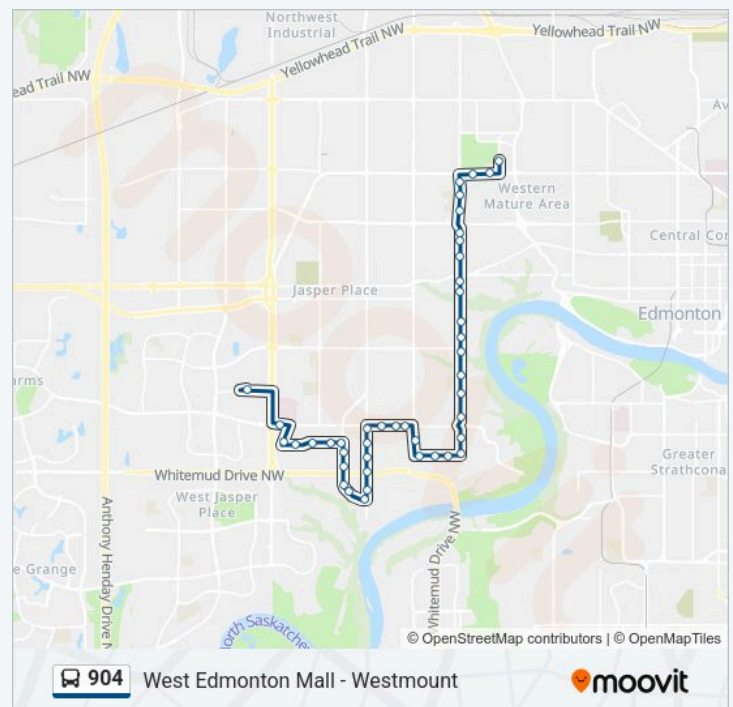

144 Street & 80 Avenue

145 Street & 80 Avenue

148 Street & 80 Avenue

149 Street & 84 Avenue

150 Street & 87 Avenue

152 Street & 87 Avenue

154 Street & 87 Avenue

156 Street & 87 Avenue

156 Street & 84 Avenue

156 Street & 81 Avenue

156 Street & 79a Avenue

156 Street & 77a Avenue

Westmount Transit Centre Bay C→West Edmonton Mall Transit Centre Bay D Route Timetable:

Monday	05:30-22:59
Tuesday	05:30-22:59
Wednesday	05:30-22:59
Thursday	05:30-22:59
Friday	05:30-22:59
Saturday	07:01-21:26
Sunday	07:30-21:58

904 bus Info

Direction: Westmount Transit Centre Bay C→West Edmonton Mall Transit Centre Bay D

Stops: 43

Trip Duration: 32 min

Line Summary:

156 Street & 76 Avenue

159 Street & 77a Avenue

159 Street & 78 Avenue